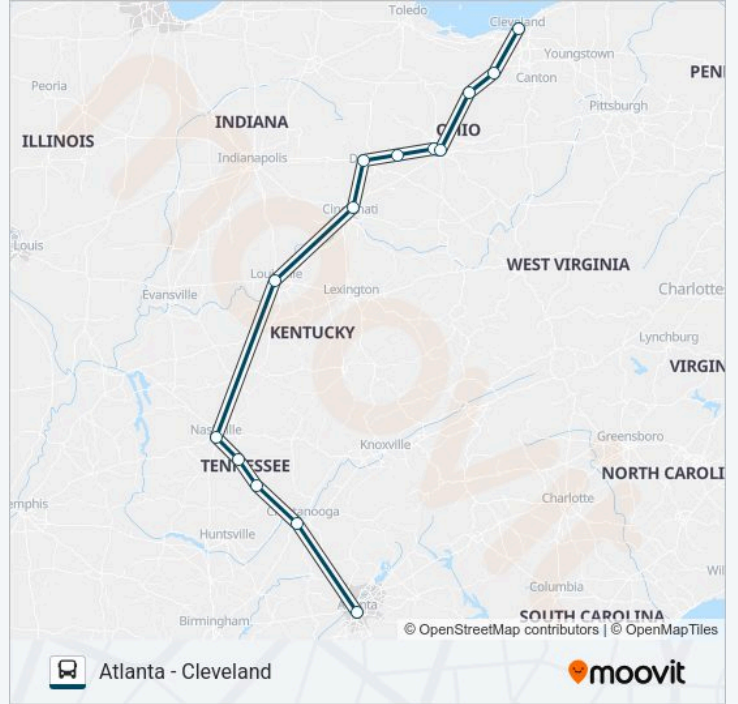

GREYHOUND US0105 bus time schedules and route maps are available in an offline PDF at moovitapp.com. Use the Moovit App to see live bus times, train schedule or subway schedule, and step-by-step directions for all public transit in Louisville.

© 2025 Moovit - All Rights Reserved