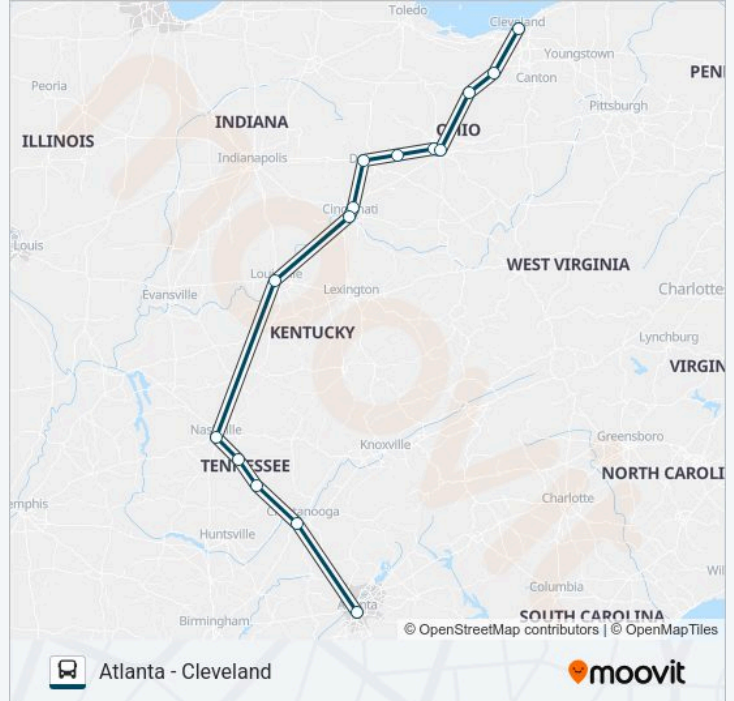

GREYHOUND US0105 Line

Atlanta - Cleveland

Get The App

The GREYHOUND US0105 bus line (Atlanta - Cleveland) has 2 routes. For regular weekdays, their operation hours are: (1) Atlanta Bus Station: 3:35 AM(2) Cleveland Bus Station: 5:35 PM
Use the Moovit App to find the closest GREYHOUND US0105 bus station near you and find out when is the next GREYHOUND US0105 bus arriving.

Direction: Atlanta Bus Station

15 stops

[VIEW LINE SCHEDULE](#)

Cleveland Bus Station
West Salem Bus Station
Mansfield Bus Stop
Columbus (E Mound St)
Columbus Bus Station
Springfield (Love'S)
Dayton Trotwood Bus Station
Cincinnati Bus Station
Cincinnati (Downtown)
Louisville Bus Station
Nashville Bus Station
Murfreesboro Bus Stop
Manchester (Shell)
Wildwood(Exxon)
Atlanta Bus Station

GREYHOUND US0105 bus Time Schedule

Atlanta Bus Station Route Timetable:

Monday	3:35 AM
Tuesday	3:35 AM
Wednesday	3:35 AM
Thursday	3:35 AM
Friday	3:35 AM
Saturday	3:35 AM
Sunday	3:35 AM

GREYHOUND US0105 bus Info**Direction:** Atlanta Bus Station**Stops:** 15**Trip Duration:** 1210 min**Line Summary:**

Direction: Cleveland Bus Station

14 stops

[VIEW LINE SCHEDULE](#)

- Atlanta Bus Station
- Wildwood(Exxon)
- Manchester (Shell)
- Murfreesboro Bus Stop
- Nashville Bus Station
- Louisville Bus Station
- Cincinnati Bus Station
- Dayton Trotwood Bus Station
- Springfield (Love'S)
- Columbus Bus Station
- Columbus (E Mound St)
- Mansfield Bus Stop
- West Salem Bus Station
- Cleveland Bus Station