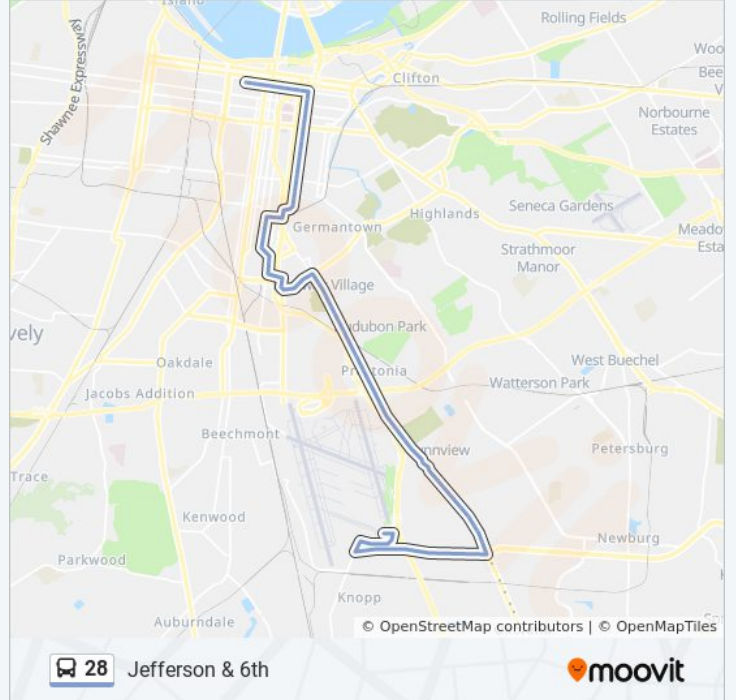

Ups Worldport

Direction: Jefferson & 6th

86 stops

[VIEW LINE SCHEDULE](#)

Jefferson Blvd. @ Bates

Outer Loop @ Laurel Ridge

Judge Blvd @ Outer Loop

Judge Blvd @ Annella Way

St Rita @ Linda

St Rita @ Newstead

St Rita @ Preston

Preston @ Trio

Preston @ Serenity Hope Dr

Preston Hwy @ Blue Lick

28 bus Time Schedule

Jefferson & 6th Route Timetable:

Sunday	5:32 AM - 10:23 PM
Monday	4:42 AM - 11:24 PM
Tuesday	4:42 AM - 11:24 PM
Wednesday	4:42 AM - 11:24 PM
Thursday	4:42 AM - 11:24 PM
Friday	4:42 AM - 11:24 PM
Saturday	5:32 AM - 10:23 PM

28 bus Info

Direction: Jefferson & 6th

Stops: 86

Trip Duration: 53 min

Line Summary:

- Preston @ Lambert
- Preston @ Outer Loop
- Preston @ Bates
- Preston @ Huntington
- Preston @ Lipps
- Preston @ Mccawley
- Preston @ Canal
- Preston @ Oaklawn
- Preston @ Tower
- Preston @ Old Fern Valley
- Preston @ Fern Valley
- Preston @ Wansee
- Preston @ Forest
- Preston @ Prestwood
- Preston @ Post
- Preston @ Vinewood
- Preston @ Indian Trail Square
- Preston @ W. Indian Trail
- Preston @ Kremer
- Preston @ Vim
- Preston @ Pidgeon Pass
- Preston @ Preston
- Preston @ Grade
- Preston @ Standiford
- Preston @ 4276
- Preston @ Morgan
- Preston @ Belmar
- Preston @ Phillips
- Preston @ Audubon Parkway
- Preston @ Hess
- Preston @ Locust
- Preston @ Packard
- Preston @ Perennial