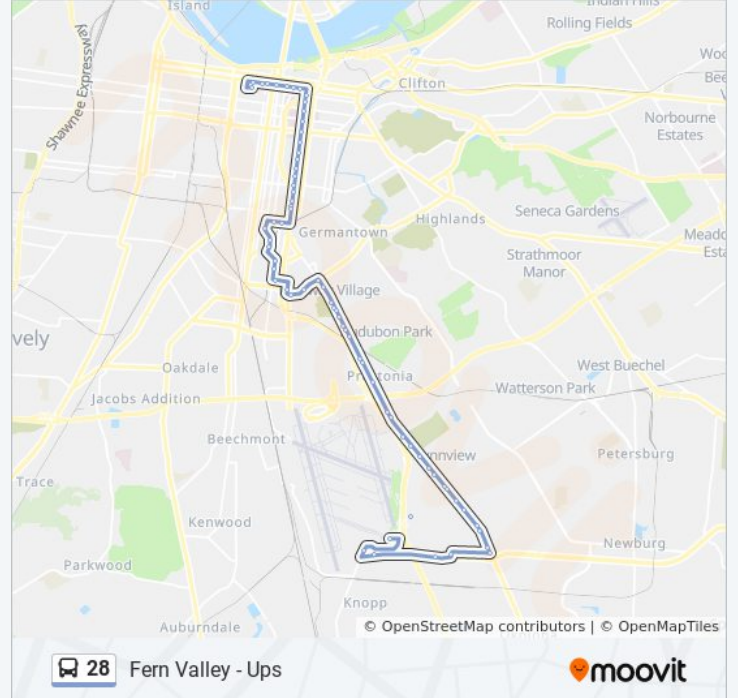

Preston @ Sundew

Preston @ Rose

Preston @ Gilmore

Preston @ Park Brook

Preston @ Loretta

Preston @ Indian Trail

Preston @ Vinewood

Preston @ 6000

Ups Worldport

Direction: Jefferson & 6th

86 stops

[VIEW LINE SCHEDULE](#)

Jefferson Blvd. @ Bates

Outer Loop @ Laurel Ridge

Judge Blvd @ Outer Loop

Judge Blvd @ Annella Way