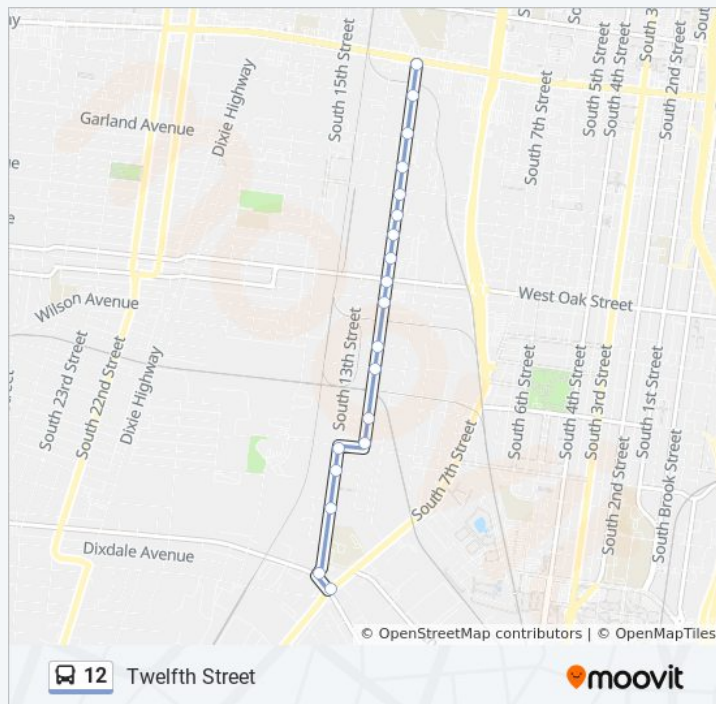

## Direction: 7th & Algonquin

52 stops

[VIEW LINE SCHEDULE](#)

35th @ Kroger  
35th @ Jewel  
35th @ Duncan  
Market @ 3228  
Market @ 32nd  
30th @ Main  
30th @ Rowan  
30th @ Alford  
Slevin @ 30th  
Slevin @ 29th  
Slevin @ 28th  
Slevin @ 27th  
Slevin @ 26th  
Slevin @ 25th  
Slevin @ 24th  
24th @ Griffiths  
Griffiths @ 23rd  
Griffiths @ 22nd  
Duncan @ 22nd  
Duncan @ 21st Connector  
Duncan @ 21st  
Duncan @ 20th  
Duncan @ 19th  
Duncan @ 18th  
Duncan @ 17th  
Rowan @ 17th  
16th @ Rowan  
16th @ Main  
Market @ S 16th

### Direction: Broadway

19 stops

[VIEW LINE SCHEDULE](#)

7th @ Algonquin

13th @ Algonquin Parkway

13th @ Patton Court

13th @ Brashear Court

13th @ Hill

12th @ Maple

12th @ Broadway

## 12 bus Info

**Direction:** Broadway

**Stops:** 19

**Trip Duration:** 9 min

**Line Summary:**

12 bus time schedules and route maps are available in an offline PDF at [moovitapp.com](https://moovitapp.com). Use the [Moovit App](#) to see live bus times, train schedule or subway schedule, and step-by-step directions for all public transit in Louisville.