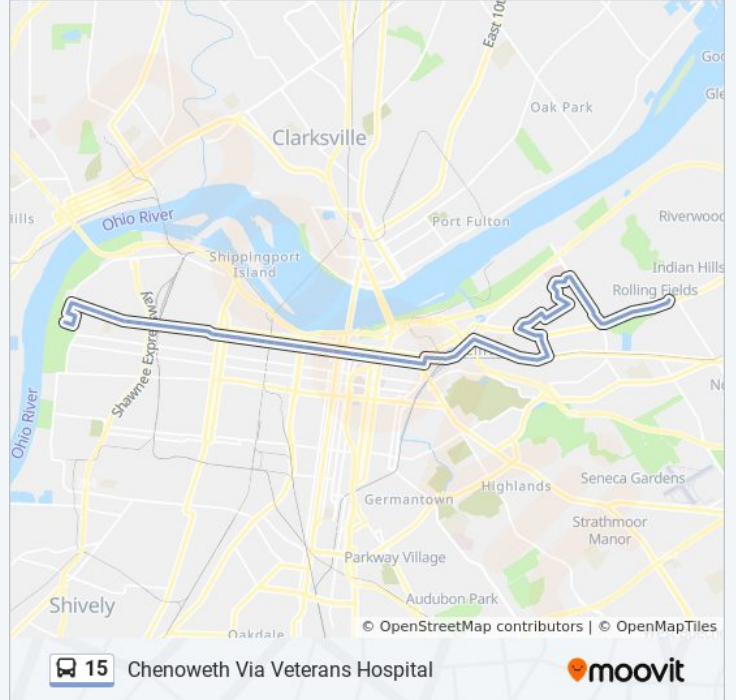

Use the Moovit App to find the closest 15 bus station near you and find out when is the next 15 bus arriving.

Direction: Chenoweth Via Veterans Hospital

86 stops

[VIEW LINE SCHEDULE](#)

Shawnee Park @ Northwestern Pkwy

15 bus Info

Direction: Chenoweth Via Veterans Hospital

Stops: 86

Trip Duration: 55 min

Line Summary:

Market @ 26th
Market @ 25th
Market @ 23rd
Market @ 22nd
Market @ 21st
Market @ 20th
W Market @ S 18th
Market @ S 17th
Market @ S 16th
Market @ S 15th
W Market @ S 13th
Market @ S 12th
Market @ S 10th
Market @ S 8th
Market @ S 6th
W Market @ S 5th
Market @ S 2nd
Market @ 1st
Market @ Brook
Market @ Floyd
Market @ Jackson
Market @ Hancock
Market @ Shelby
Market @ Campbell
Market @ Wenzel
Baxter @ Market
Main @ Bickel
Main @ Railroad
Main @ Mellwood
Mellwood @ Spring
Mellwood @ Frankfort
Frankfort @ Pope
Frankfort @ State