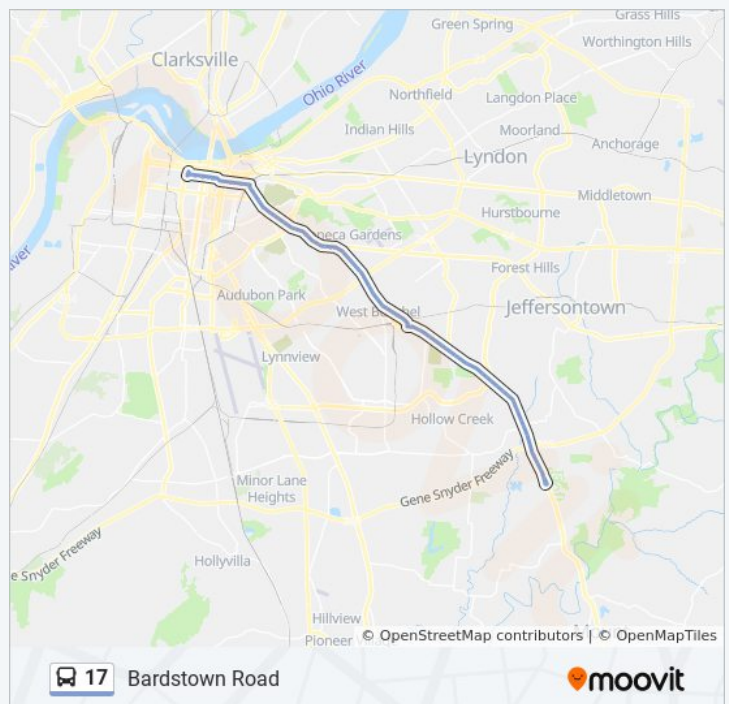

Direction: Fern Creek

92 stops

[VIEW LINE SCHEDULE](#)

8th @ Jefferson
 Liberty @ 7th
 Liberty @ 6th
 Liberty @ 5th
 W Liberty @ S 4th
 W Liberty @ S 2nd
 W Liberty @ S 1st
 E Liberty @ S Brook
 Liberty @ Preston
 Liberty @ Hancock
 Liberty @ Clay
 Liberty @ Campbell
 Liberty @ Wenzel
 Liberty @ Chestnut
 Baxter @ Lexington
 Baxter @ Hull
 Baxter @ Payne
 Baxter @ Broadway
 Baxter Ave @ E Breckinridge
 Baxter Ave @ Highland
 Bardstown @ Grinstead
 Bardstown @ Lucia

17 bus Info

Direction: Fern Creek

Stops: 92

Trip Duration: 61 min

Line Summary:

Bardstown @ Mid City Mall

Bardstown @ Windsor

Bardstown @ Edgeland