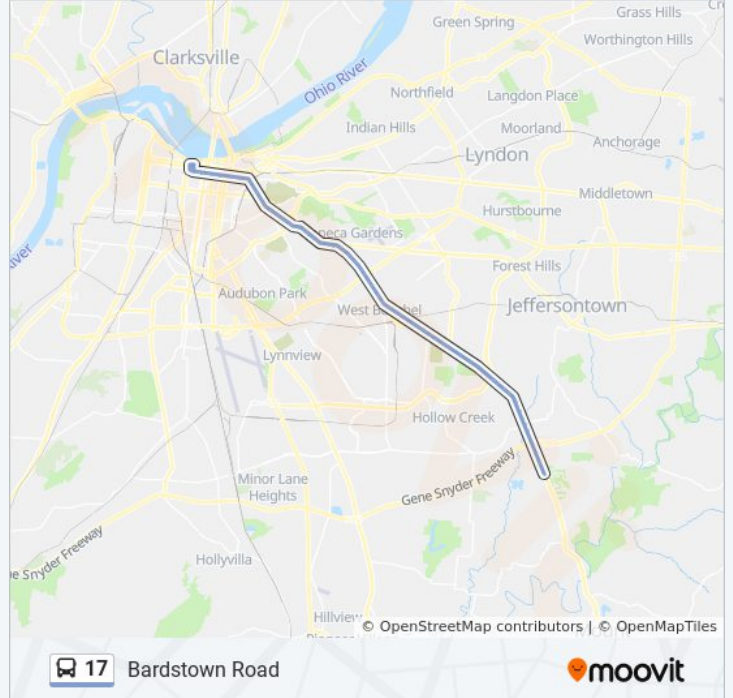

17 bus Info

Direction: Downtown 8th & Jefferson

Stops: 95

Trip Duration: 57 min

Line Summary:

Bardstown @ Resthaven Cemetary

Bardstown @ Wahl

Bardstown @ Springvale

Bardstown @ Goldsmith Farside

Bardstown @ Gardiner

Bardstown @ Brighton

Bardstown @ Manchester

Bardstown @ Hawthorne

Bardstown @ Tyler

Bardstown @ Winston

Bardstown @ Strathmoor

Bardstown @ Eastview

Bardstown @ Taylorsville

Bardstown @ Weber

Bardstown @ Wrocklage

Bardstown @ Woodbourne

Bardstown @ Douglass

Bardstown @ Lauderdale

Bardstown @ St. Francis

Bardstown @ Grasmere

Bardstown @ Esperanza Alley

Bardstown @ Speed

Bardstown @ Maryland

Bardstown @ Murray

Bardstown @ Bonnycastle

Bardstown @ Stevens

Bardstown @ Eastern Pkwy