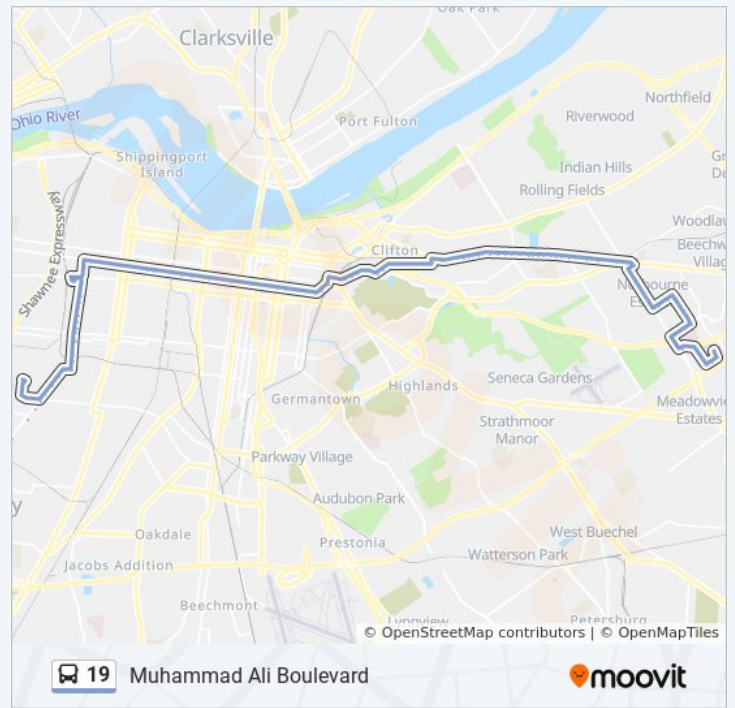

19 bus Info

Direction: Dupont Circle

Stops: 177

Global @ Cane Run

Cane Run @ Marie Anna

Cane Run @ Greenwood

Cane Run @ Distribution

Cane Run @ Dafco

Cane Run @ Patricia

Cane Run @ Margee Drive

Cane Run @ Coventry Place

Cane Run @ South Crums

Cane Run @ Richmond

Cane Run @ Crums

Cane Run @ Hartlage

Cane Run @ Kramers

Cane Run @ Van Winkle

Cane Run @ Ronald

Cane Run @ Farnsley

Cane Run @ Ralph

Trip Duration: 73 min
Line Summary:

Cane Run @ Cane Run School

Cane Run @ Kingswood

Cane Run @ Darlene