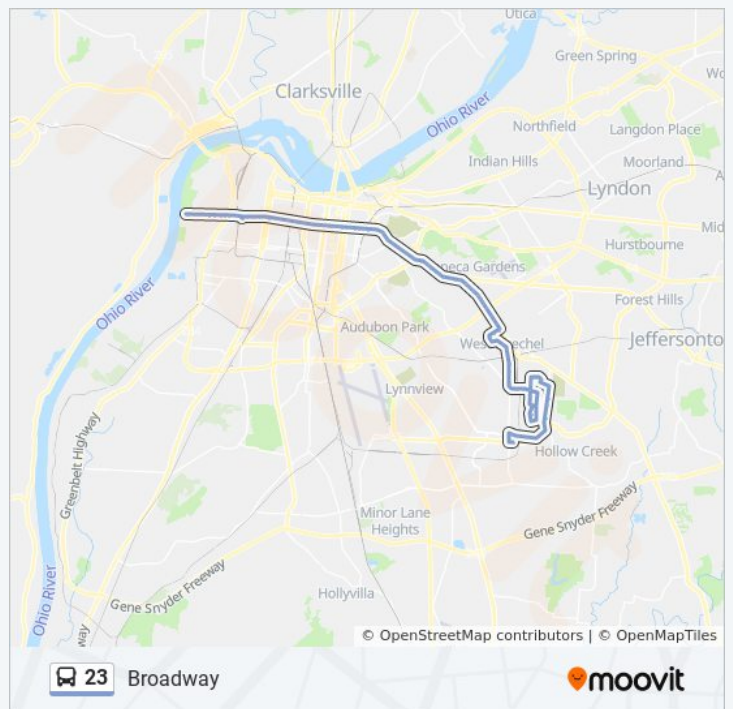

Bardstown @ Heather

Bardstown @ Glenworth

Bardstown @ Bashford Manor

Bashford Manor @ 2100

Bashford Manor @ Adele

Mall Road @ Target

Champions Trace @ Fountain Dr

**Direction: Broadway @ Shawnee Park Loop**

117 stops

[VIEW LINE SCHEDULE](#)

- Fern Valley @ Shepherdsville
- Poplar Level @ Shepherdsville
- Poplar Level @ Derby
- Poplar Level @ Fern Valley Pass
- Fegenbush @ Mercy Academy
- Fegenbush @ Burnt Pine
- Fegenbush @ Bannon Crossing
- Belrad @ Sebree
- Lambert @ Sanford
- Lambert @ Bartholomew
- Lambert @ Lambert Court
- Lambert @ Beuchel Bank
- Buechel Bank @ Fairington
- Buechel Bank @ Handley
- Ge Building 1
- Ge Building 3
- Cordiner @ Building 6
- Cordiner @ Building 5
- Cordiner @ Building 4
- Beuchel Bank @ Ge Gate 3
- Buechel Bank @ Progress
- Beuchel Bank @ Dairyemen
- Buechel Bank @ Heller
- Shepherdsville @ 4901
- Shepherdsville @ 4803
- Shepherdsville @ Indian Trail
- Shepherdsville @ Delaware
- Shepherdsville @ Shelton

**23 bus Info**

**Direction:** Broadway @ Shawnee Park Loop

**Stops:** 117

**Trip Duration:** 80 min

**Line Summary:**

Shepherdsville @ Selma

Champions Trace @ Hikes

Mall Road @ Wal Mart