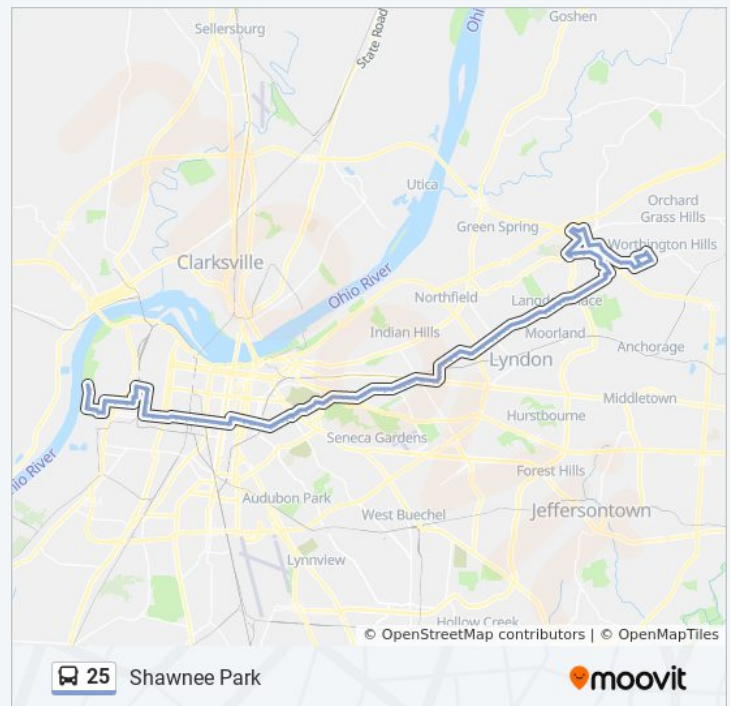

Use the Moovit App to find the closest 25 bus station near you and find out when is the next 25 bus arriving.

Direction: Everett Ave

84 stops

[VIEW LINE SCHEDULE](#)

- Shawnee Park Broadway
- Southwestern @ Varble
- Southwestern @ Brewster
- Southwestern @ Garland
- Southwestern @ Riverview
- Southwestern @ Westchester
- Southwestern @ Greenwood
- Southwestern @ Grand
- Southwestern @ Hale
- Virginia @ Southwestern
- Virginia @ S 45th
- Virginia @ Kaiser
- Virginia @ S 43rd
- S 43rd @ Winnrose
- Virginia @ 4202
- Winnrose @ Cecil
- Cecil @ Virginia
- Cecil @ Hale
- Cecil @ Sunset
- Cecil @ Grand
- Cecil @ Greenwood

Direction: Shawnee Park

170 stops

[VIEW LINE SCHEDULE](#)

25 bus Time Schedule

Shawnee Park Route Timetable:

Accomack @ Westport
 Accomack @ S Tazwell
 S.Tazwell @ Loudon Trace
 S.Tazwell @ Murphy
 Murphy @ Nansemond
 Murphy @ Westport
 Westport @ Accomack
 Chamberlain @ Maple Brook
 Chamberlain @ Charter Oaks
 Chamberlain @ Chamberlain
 Chamberlain @ Seven Oaks
 Chamberlain @ Windy Oaks
 Chamberlain @ Shenandoah
 Chamberlain @ White Pine
 Chamberlain @ NE Christian Church
 Chamberlain @ Brownsboro
 Angies @ Chamberlain
 Norton Healthcare @ Norton Hospital
 Norton Healthcare @ Von Allmen
 Brownsboro @ Paddock Shops
 Springhurst @ Hurstbourne
 Springhurst @ Keal Run Way
 Springhurst @ White Blossom
 Springhurst @ Cinemas
 Towne Center @ Springhurst
 Springhurst Towne Center @ Meijer
 Shelburne Park @ Fischer Park
 Westport @ Springhurst
 Westport @ Stonebridge
 Westport @ Creekside
 Westport @ Hurstbourne
 Westport @ Westport Circle

Direction: Shawnee Park

Stops: 170

Trip Duration: 95 min

Line Summary:

Westport @ Goose Creek

Westport @ Rolling Fields

Westport @ Langdon

Westport @ Kennersley