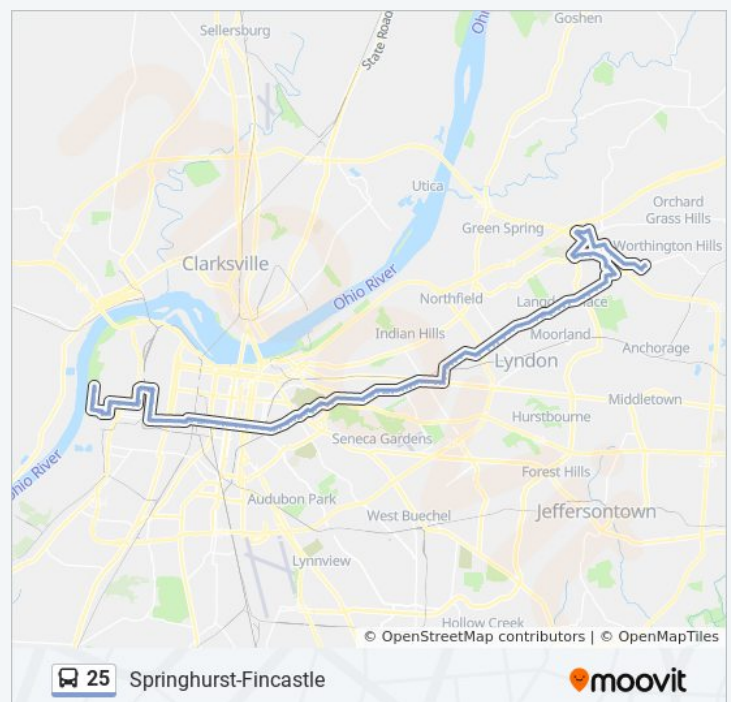

25 bus Info

Direction: Springhurst-Fincastle

Stops: 164

Trip Duration: 93 min

Line Summary:

25 Springhurst-Fincastle

moovit

Greenwood @ S 39th