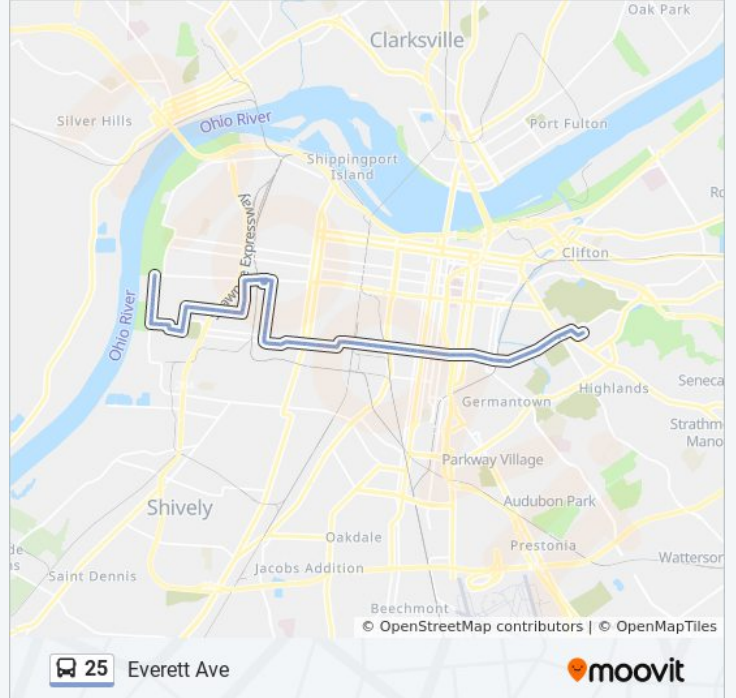

Use the Moovit App to find the closest 25 bus station near you and find out when is the next 25 bus arriving.

Direction: Everett Ave

84 stops

[VIEW LINE SCHEDULE](#)

- Shawnee Park Broadway
- Southwestern @ Varble
- Southwestern @ Brewster
- Southwestern @ Garland
- Southwestern @ Riverview
- Southwestern @ Westchester
- Southwestern @ Greenwood
- Southwestern @ Grand
- Southwestern @ Hale
- Virginia @ Southwestern
- Virginia @ S 45th
- Virginia @ Kaiser
- Virginia @ S 43rd
- S 43rd @ Winnrose
- Virginia @ 4202
- Winnrose @ Cecil
- Cecil @ Virginia
- Cecil @ Hale
- Cecil @ Sunset
- Cecil @ Grand
- Cecil @ Greenwood

25 bus Info

Direction: Everett Ave

Stops: 84

Trip Duration: 42 min

Line Summary:

Greenwood @ S 41st
Greenwood @ S 40th
Greenwood @ S 39th
Greenwood @ S 38th
Greenwood @ S 36th
Greenwood @ S 34th
Greenwood @ S 32nd
32nd @ Kentucky
32nd @ Garland
32nd @ Broadway
W Broadway @ S 31st
Nia Center Eastbound
W Broadway @ S 28th
S 28th St @ Howard
S 28th St @ Garland
S 28th St @ W Kentucky
S 28th St @ Greenwood
S 28th St @ Grand
S 28th St @ Hale
S 28th St @ Virginia
Dumesnil @ 28th
Dumesnil @ Olive
Dumesnil @ Cypress
Dumesnil @ S 26th
Dumesnil @ S 25th
Dumesnil @ S 23rd
Dumesnil @ S 22nd
Dumesnil @ S 21st
Dumesnil @ Dixie Highway
Dumesnil @ S 17th
Dumesnil @ S 16th
W Oak @ 1503
W Oak @ S 15th

Direction: Shawnee Park

Stops: 170

Trip Duration: 95 min

Line Summary:

Westport @ Goose Creek

Westport @ Rolling Fields

Westport @ Langdon

Westport @ Kennersley