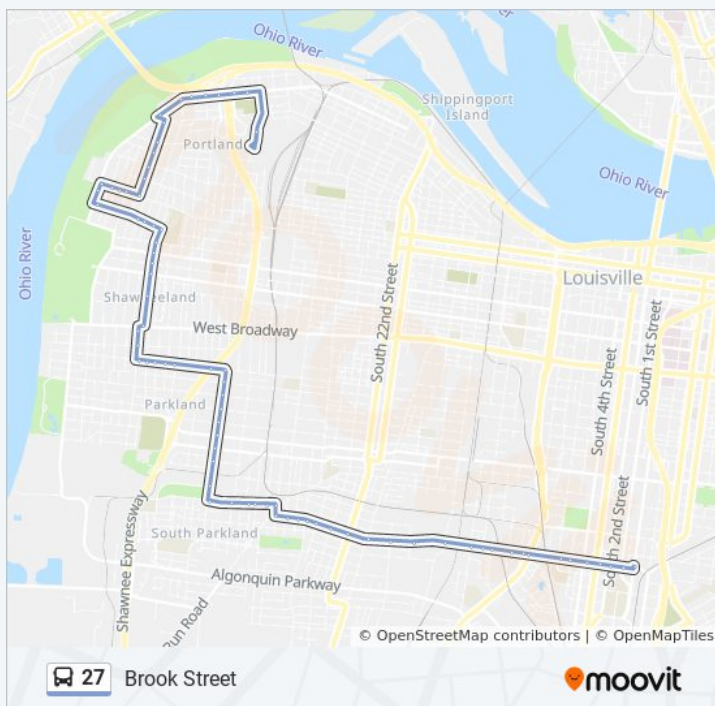

S 34th @ W Kentucky

S 34th @ Greenwood

Direction: Brook Street

Stops: 77

Trip Duration: 33 min

Line Summary:

S 34th @ Grand

S 34th @ Hale