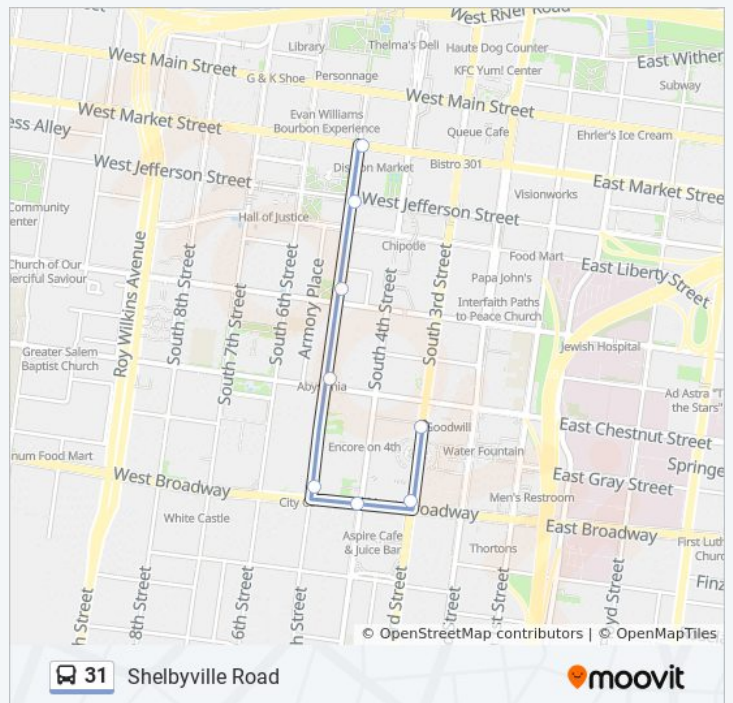

Middletown Station @ Target

Direction: Middletown

8 stops

[VIEW LINE SCHEDULE](#)

S 3rd @ Chestnut

S 3rd @ W Broadway

W Broadway @ S 4th

S 5th @ W Broadway Farside

S 5th @ W Chestnut

S 5th @ W Muhammad Ali

S 5th @ W Jefferson

W Market @ 5th

31 bus Time Schedule

Middletown Route Timetable:

Sunday	Not Operational
Monday	1:44 PM
Tuesday	1:44 PM
Wednesday	1:44 PM
Thursday	1:44 PM
Friday	1:44 PM
Saturday	Not Operational

31 bus Info

Direction: Middletown

Stops: 8

Trip Duration: 11 min

Line Summary:

Direction: Middletown-Eastpoint

130 stops

[VIEW LINE SCHEDULE](#)