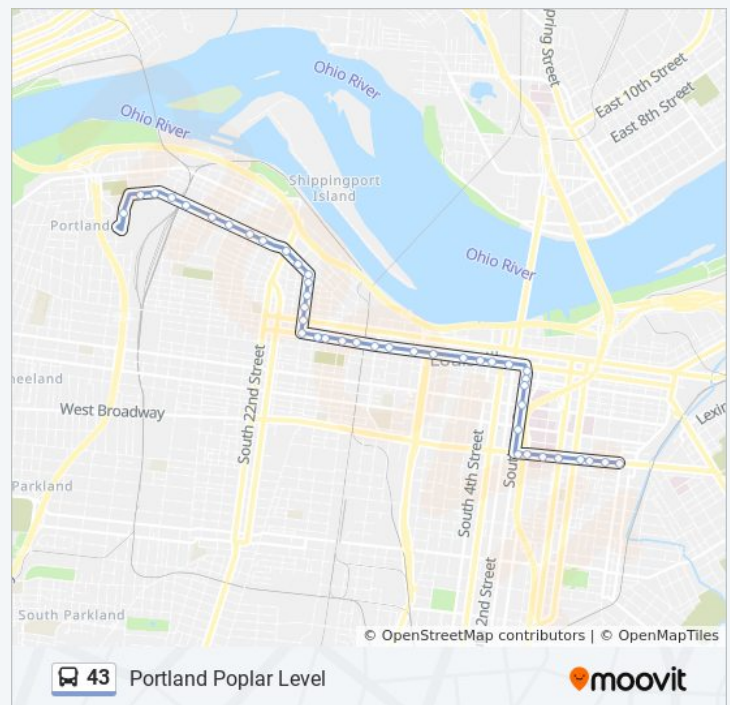

## 43 bus Info

**Direction:** Shelby & Broadway

**Stops:** 41

**Trip Duration:** 34 min

**Line Summary:**

S 1st @ W Jefferson

S 1st @ W Liberty

S 1st @ W Muhammad Ali