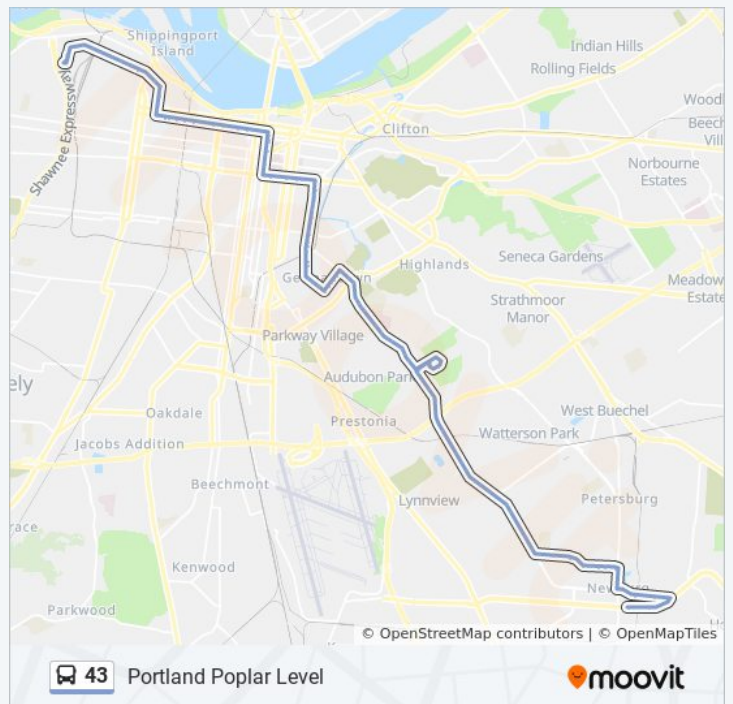

E Broadway @ S Clay

E Broadway @ S Shelby

**Direction:** Fern Valley Via Zoo

**Stops:** 107

**Trip Duration:** 76 min

**Line Summary:**

S Shelby @ E Jacob

S Shelby @ Lampton