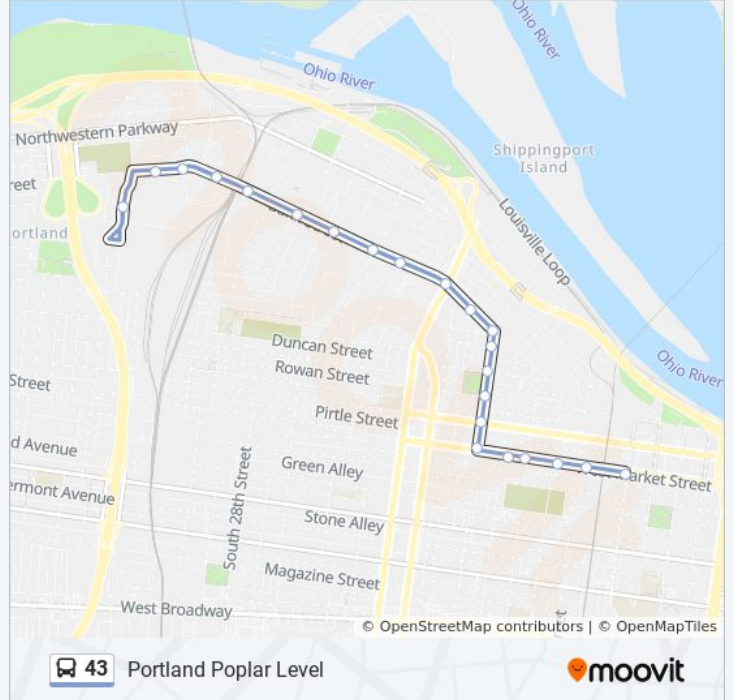

**43 bus Info**

**Direction:** 13th Street

**Stops:** 22

**Trip Duration:** 13 min

**Line Summary:**

Market @ S 15th

W Market @ S 13th

**Direction: 13th Street**

73 stops

[VIEW LINE SCHEDULE](#)

- Fern Valley @ Shepherdsville
- Shepherdsville @ Poplar Level
- Rangeland @ Shepherdsville
- Rangeland @ Derby Estates
- Rangeland @ Revere
- Rangeland @ Ridgecrest
- Rangeland @ Rangeland Elementary
- Rangeland @ Rustic
- Rangeland @ Brenda
- Rangeland @ Lagoon
- Thomas Jefferson High School
- Rangeland @ Poplar Level
- 4932 Poplar Level Rd
- Poplar Level @ 4929
- Poplar Level @ E Indian Trail
- Poplar Level @ Valla
- Poplar Level @ Produce
- Poplar Level @ Mason Dixon