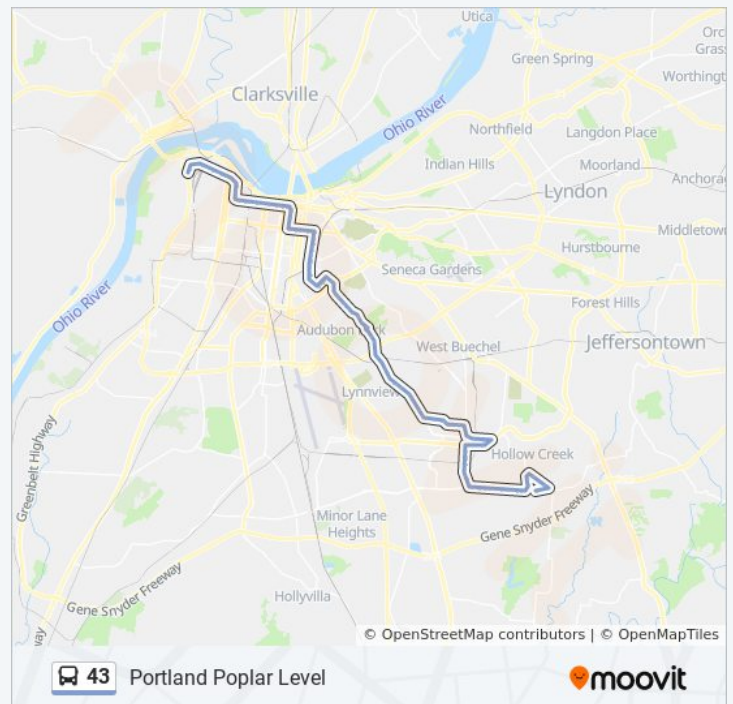

## 43 bus Info

**Direction:** Outer Loop Plaza

**Stops:** 127

**Trip Duration:** 78 min

**Line Summary:**

S 1st @ W Jefferson

S 1st @ W Liberty

S 1st @ W Muhammad Ali