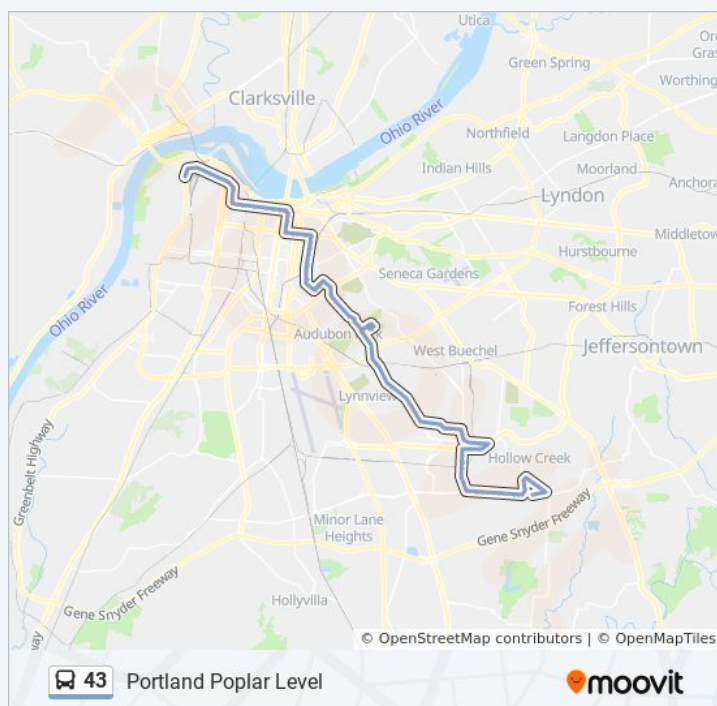

## 43 bus Info

**Direction:** Outer Loop Plaza Via Zoo

**Stops:** 128

**Trip Duration:** 82 min

**Line Summary:**

S 1st @ W Jefferson

S 1st @ W Liberty

S 1st @ W Muhammad Ali