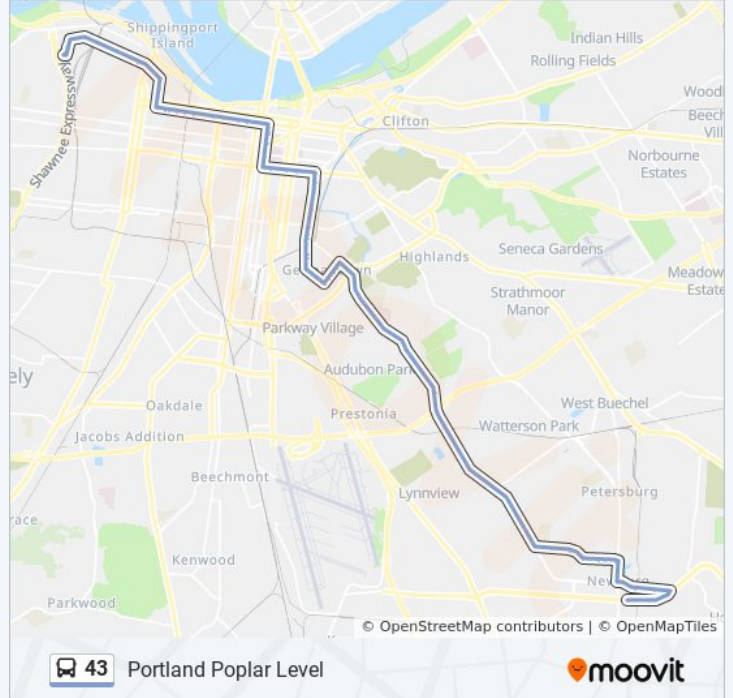

### 43 bus Info

**Direction:** Fern Valley

**Stops:** 105

**Trip Duration:** 66 min

**Line Summary:**

Market @ S 17th  
Market @ S 16th  
Market @ S 15th  
W Market @ S 13th  
Market @ S 12th  
Market @ S 10th  
Market @ S 8th  
Market @ S 6th  
W Market @ S 5th  
Market @ S 2nd  
S 1st @ W Market  
S 1st @ W Jefferson  
S 1st @ W Liberty  
S 1st @ W Muhammad Ali  
S 1st @ W Chestnut  
E Broadway @ S 1st  
E Broadway @ S Brook  
E Broadway @ S Floyd  
E Broadway @ S Preston  
E Broadway @ S Jackson  
E Broadway @ S Hancock  
E Broadway @ S Clay  
E Broadway @ S Shelby  
S Shelby @ E Jacob  
S Shelby @ Lampton  
S Shelby @ E Breckinridge  
S Shelby @ E Caldwell  
S Shelby @ E Kentucky  
S Shelby @ Baroness  
S Shelby @ E St Catherine  
S Shelby @ E Oak  
S Shelby @ Shelby Parkway  
S Shelby @ Camp