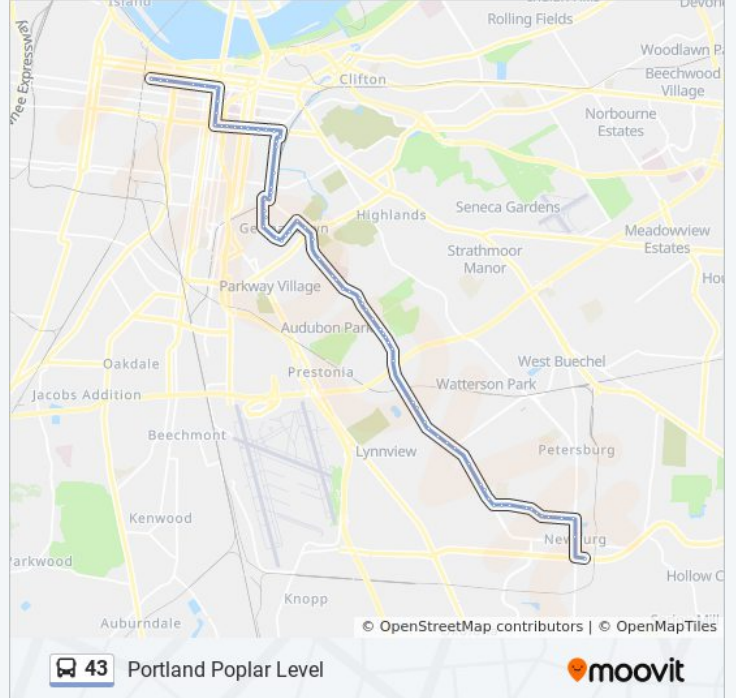

S Shelby @ E Burnett

S Shelby @ Lydia

S Shelby @ Mulberry

S Shelby @ Goss

Logan @ Dandridge

Logan @ Shelby Parkway

Logan @ E Oak

Logan @ E Kentucky

W Jefferson @ S 6th

W Jefferson @ S 10th

W Jefferson @ S 11th

W Jefferson @ S 13th

**Direction: 35th & Bank**

122 stops

[VIEW LINE SCHEDULE](#)

Outer Loop @ Apple Valley