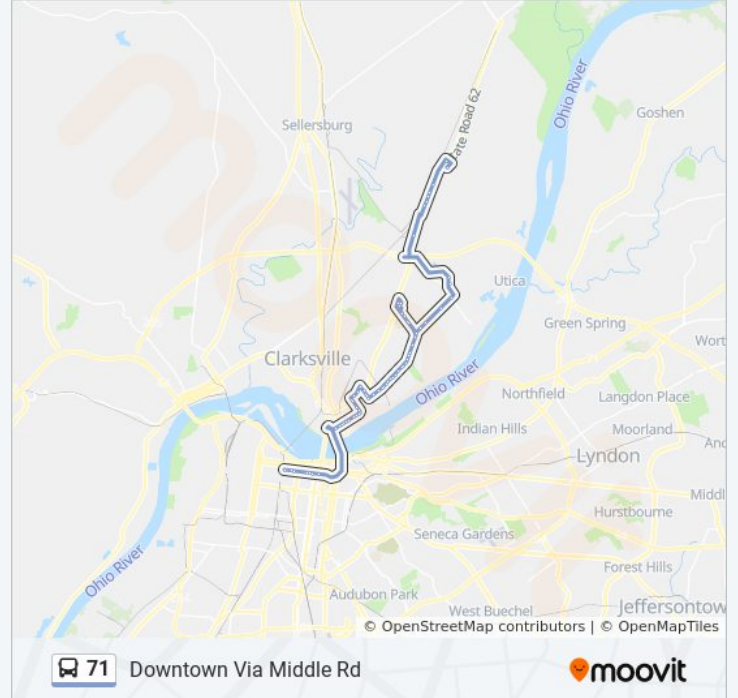

Allison @ Jeff High School

Allison @ Beech Grove

Allison @ Middle

Middle @ Court Yard

Middle @ French Quarter Apartments

Middle @ 2403

Middle @ East Loma Vista

Middle @ West Loma Vista

Middle @ Jefferson

8th @ Lilly

8th @ Holly

8th @ Foxglove

8th @ Ewing

8th @ Martha

8th @ Colonial Park

8th @ Springdale

8th @ Center

8th @ Sharron

8th @ Morris

8th @ Brighton

8th @ Nachand

8th @ Main

Main @ 9th

Main @ Grubbs

Main @ 10th

Main @ Plank

Plank @ Census Bureau

11th @ French

Penn @ E 11th

Penn @ E 10th

Penn @ E 8th

Penn @ 7th

Penn @ Court