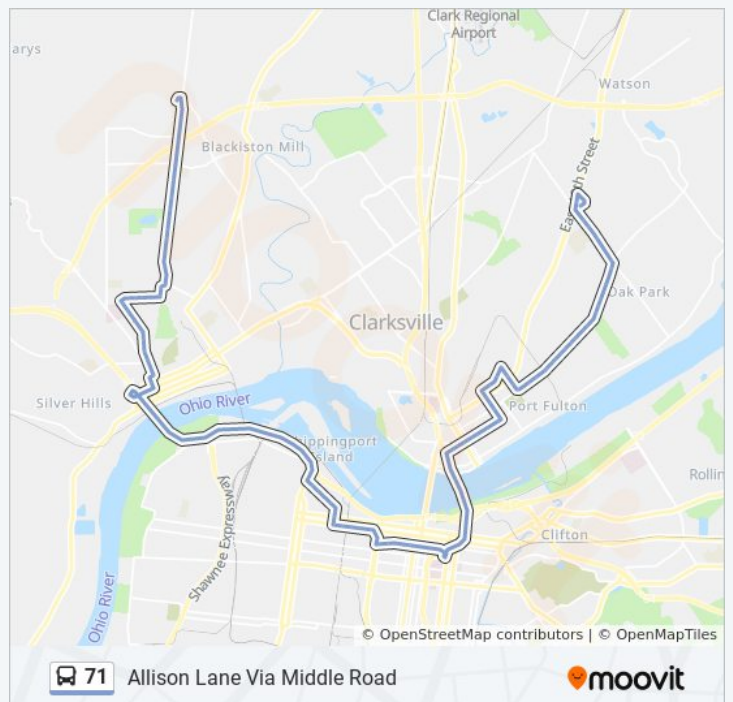

10th @ Oakwood

10th @ Thompson

10th @ Allison

Hwy 62 @ Douglas

Meijer Way @ Jefferson Ctr

Jeffersonville Meijer

Direction: Allison Lane Via Middle Road

85 stops

[VIEW LINE SCHEDULE](#)

Indiana University Southeast

Grant Line @ Mt Tabor

Grant Line @ University Woods

Grant Line @ Summit Square

Grant Line @ Mcdonald

Grant Line @ Sleepy

Grantline @ Cherokee

Grant Line @ Jollissaint

Grant Line @ Daisy

Graybrook @ Wolf Trace

Graybrook @ Country Club

Country Club @ Village Drive East

Country Club @ Village Drive West

Country Club @ Palmer Court

Bono @ Country Club

Bono @ Erni

Bono @ E Lewis

Bono @ Mitchell

Bono @ Graybrook

Pearl @ Summit

Pearl @ Cherry

Pearl @ Oak

State @ Elm

71 bus Time Schedule

Allison Lane Via Middle Road Route Timetable:

Sunday	7:05 AM - 8:25 PM
Monday	6:32 AM - 8:53 PM
Tuesday	6:32 AM - 8:53 PM
Wednesday	6:32 AM - 8:53 PM
Thursday	6:32 AM - 8:53 PM
Friday	6:32 AM - 8:53 PM
Saturday	7:05 AM - 8:25 PM

71 bus Info

Direction: Allison Lane Via Middle Road

Stops: 85

Trip Duration: 71 min

Line Summary: