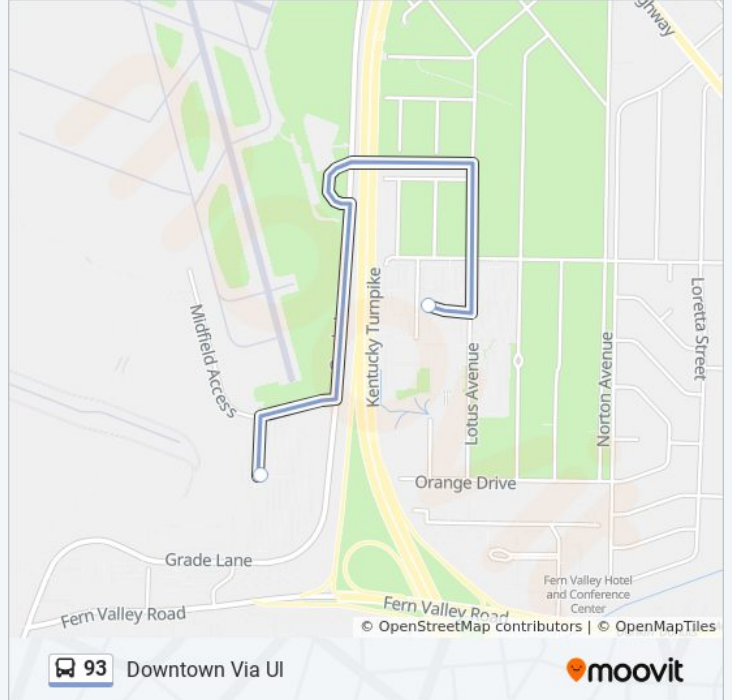

### Direction: Downtown Direct I-65

14 stops

[VIEW LINE SCHEDULE](#)

- Grade @ Crittenden
- Allmond @ Strawberry
- Allmond @ Woodlawn
- Crittenden @ Dakota
- Crittenden @ Kfec Gate 2
- Crittenden @ Kfec Gate 3
- Crittenden @ Central
- Crittenden @ Cracker Barrel
- W Broadway @ S 4th
- W Broadway @ 5th
- W Broadway @ 6th
- W Broadway @ 8th
- Roy Wilkins @ W Broadway
- Chestnut @ 8th

### 93 bus Info

**Direction:** Downtown Direct I-65

**Stops:** 14

**Trip Duration:** 30 min

**Line Summary:**

**Direction: Downtown Via UI**

2 stops

[VIEW LINE SCHEDULE](#)

Ups Edgewood Lot

Ups Worldport

**93 bus Time Schedule**

Downtown Via UI Route Timetable:

Sunday	Not Operational
Monday	Not Operational
Tuesday	3:26 AM
Wednesday	3:26 AM
Thursday	3:26 AM
Friday	3:26 AM
Saturday	3:24 AM

**93 bus Info**

**Direction:** Downtown Via UI

**Stops:** 2

**Trip Duration:** 3 min

**Line Summary:**

**Direction: Downtown Via UI**

47 stops

[VIEW LINE SCHEDULE](#)