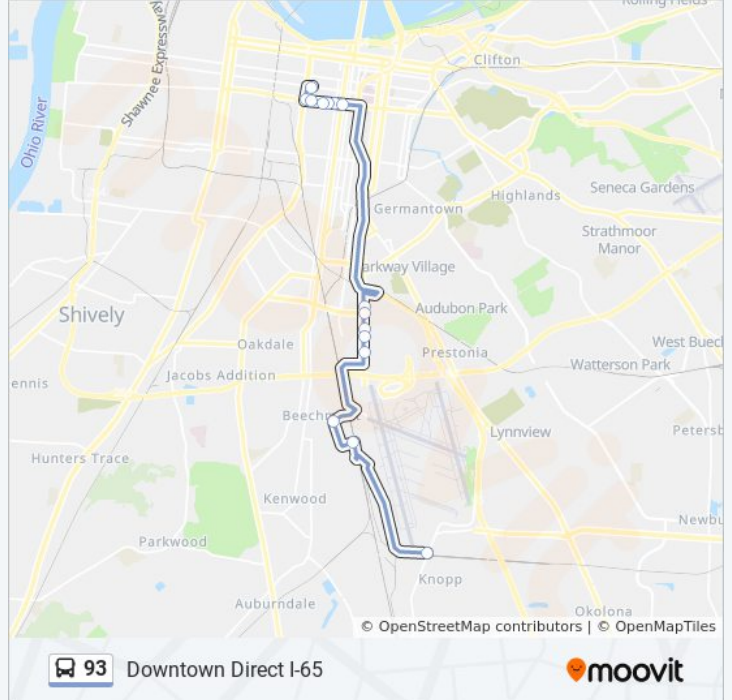

Use the Moovit App to find the closest 93 bus station near you and find out when is the next 93 bus arriving.

### Direction: Downtown Direct I-65

14 stops

[VIEW LINE SCHEDULE](#)

- Grade @ Crittenden
- Allmond @ Strawberry
- Allmond @ Woodlawn
- Crittenden @ Dakota
- Crittenden @ Kfec Gate 2
- Crittenden @ Kfec Gate 3
- Crittenden @ Central
- Crittenden @ Cracker Barrel
- W Broadway @ S 4th
- W Broadway @ 5th
- W Broadway @ 6th
- W Broadway @ 8th
- Roy Wilkins @ W Broadway
- Chestnut @ 8th

### 93 bus Time Schedule

Downtown Direct I-65 Route Timetable:

Sunday	Not Operational
Monday	11:18 PM
Tuesday	11:18 PM
Wednesday	11:18 PM
Thursday	11:18 PM
Friday	11:18 PM
Saturday	Not Operational

### 93 bus Info

**Direction:** Downtown Direct I-65

**Stops:** 14

**Trip Duration:** 30 min

**Line Summary:**

**Direction: Downtown Via UI**

2 stops

[VIEW LINE SCHEDULE](#)