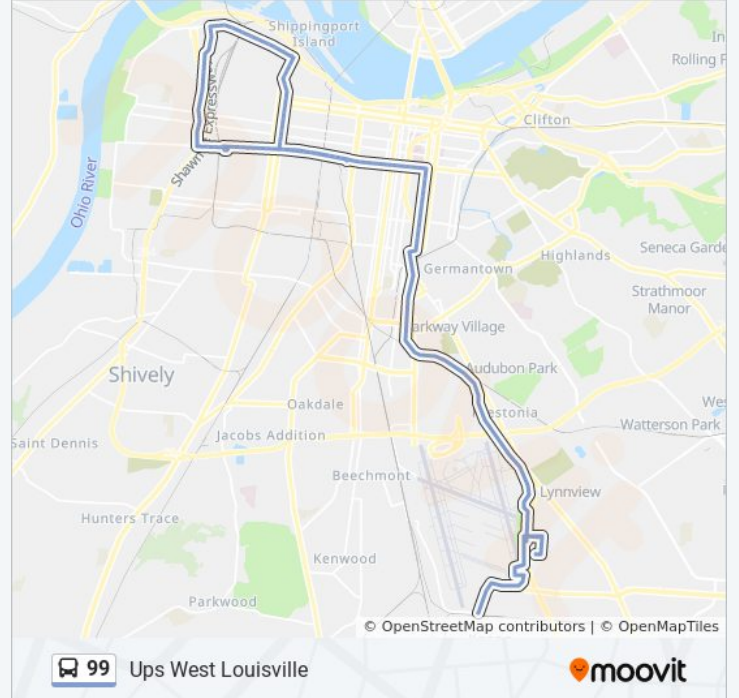

**Direction:** Ups West Louisville

**Stops:** 83

**Trip Duration:** 4 min

**Line Summary:**

22nd @ Bank

Portland @ N 22nd

Portland @ Family Health Center

Portland @ N 24th

Northwestern @ N 34th

35th @ Northwestern Pkwy

35th @ Kroger

35th @ Jewel

35th @ Duncan

W Market @ S 34th

W Broadway @ S 32nd

W Broadway @ S 31st

W Broadway @ 30th

Nia Center Eastbound

W Broadway @ S 28th

W Broadway @ S 27th

W Broadway @ S 26th

W Broadway @ S 24th

W Broadway @ S 23rd

W Broadway @ S 22nd

W Broadway @ S 21st

W Broadway @ S 20th

W Broadway @ Dixie

W Broadway @ S 16th

W Broadway @ S 15th

W Broadway @ S 13th

W Broadway @ S 12th

W Broadway @ S 10th