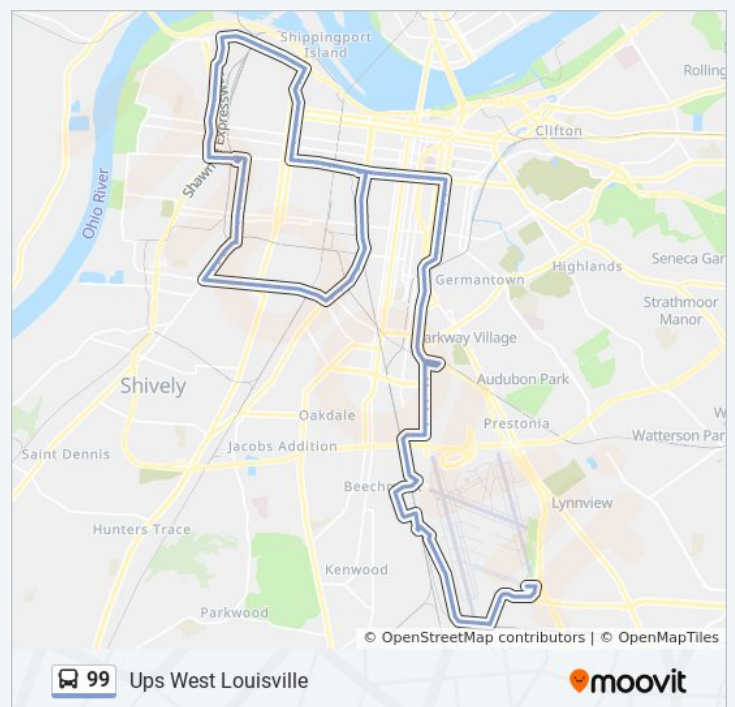

E Broadway @ S 1st

W Broadway @ 2nd

W Broadway @ S 3rd

W Broadway @ S 4th

W Broadway @ 5th

W Broadway @ 6th

W Broadway @ 8th

W Broadway @ S 10th

W Broadway @ S 11th

W Broadway @ S 12th

Tuesday	Not Operational
Wednesday	Not Operational
Thursday	Not Operational
Friday	4:33 AM
Saturday	4:33 AM

### 99 bus Info

**Direction:** Ups West Louisville

**Stops:** 100

**Trip Duration:** 81 min

**Line Summary:**

W Broadway @ S 13th

W Broadway @ S 15th

W Broadway @ S 16th

W Broadway @ S 17th

W Broadway @ S 18th

W Broadway @ S 19th

W Broadway @ S 20th

Wj Hodge @ Magazine

Wj Hodge @ W Chestnut

Wj Hodge @ W Madison

Wj Hodge @ W Muhammad Ali