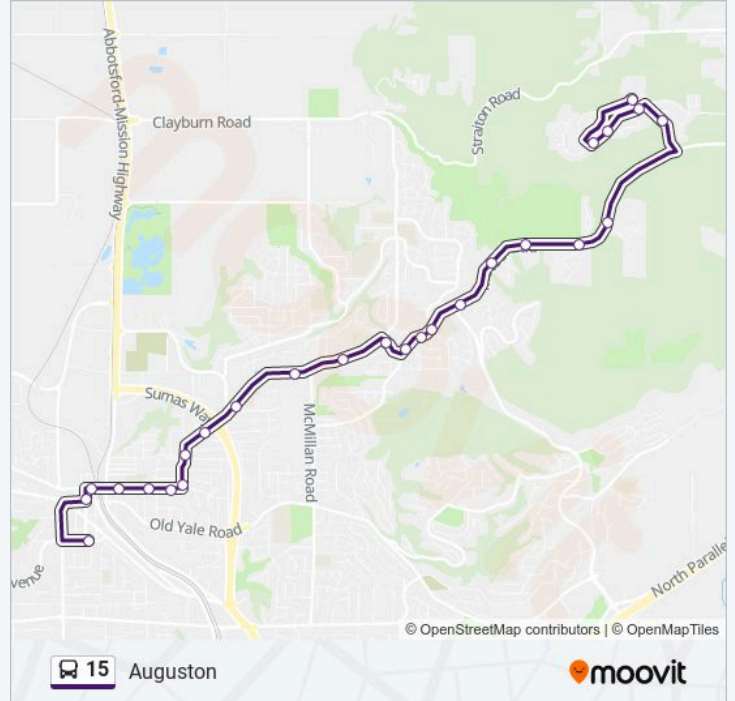

**Direction: Auguston**

26 stops

[VIEW LINE SCHEDULE](#)

- Mcdougall Ave at Montrose Ave
- Montrose Ave at Essendene Ave
- G Ferguson Way at Montrose Ave
- G Ferguson Way at Cyril St
- G Ferguson Way at Campbell Ave
- G Ferguson Way at Hemlock Cres
- Ash St at G Ferguson Way
- Ash St at Redwood Ave
- 2900 Blk Old Clayburn Rd
- Old Clayburn Rd at York Ave
- Old Clayburn Rd at Beverley Cres
- 34900 Blk Old Clayburn Rd
- Mckee Dr at Old Clayburn Rd
- Mckee Rd at Mckee Dr
- Mckee Rd at Purcell Ave
- Mckee Rd at Mckinley Dr
- Mckee Rd at Whatcom Rd
- Mckee Rd at Ledgerview Dr
- 35800 Blk Mckee Rd
- 36000 Blk Mckee Rd
- Mckee Rd at Buckingham Dr

**15 bus Info**

**Direction:** Auguston

**Stops:** 26

**Trip Duration:** 18 min

**Line Summary:**

Blauson Blvd at Lester Pearson Way

Auguston Pky S at Blauson Blvd

Auguston Pky S at Bill Reid Terr

Auguston Pky S at Stephen Leacock Dr

Auguston Elementary School

**Direction: Montrose Exch**

22 stops

[VIEW LINE SCHEDULE](#)

Auguston Elementary School

Blauson Blvd at Lester Pearson Way

Mckee Rd at Buckingham Dr

**Direction:** Montrose Exch

**Stops:** 22

**Trip Duration:** 17 min

**Line Summary:**

G Ferguson Way at Gladys Ave  
G Ferguson Way at W Railway St  
Montrose Ave at Essendene Ave  
Mcdougall Ave at Mccallum Rd