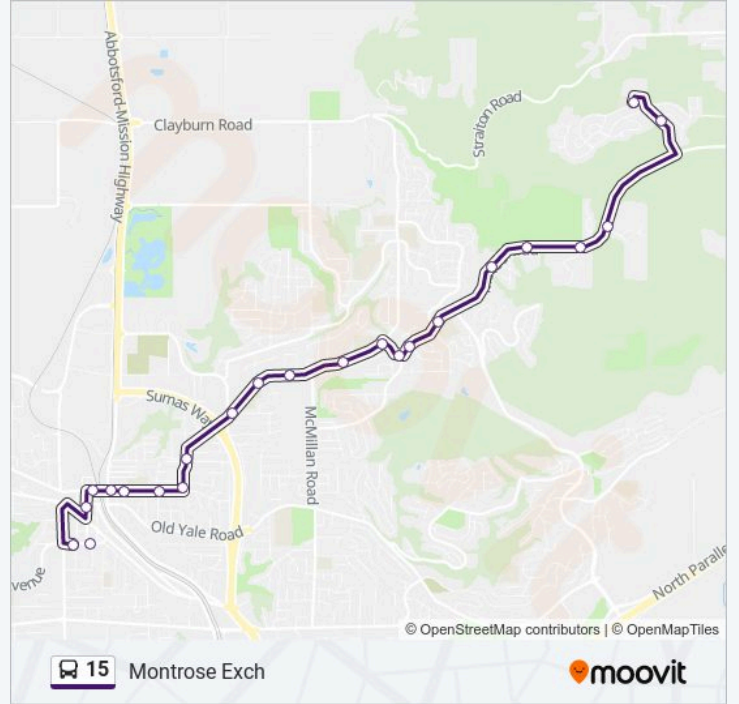

Auguston Pky S at Stephen Leacock Dr

Auguston Elementary School

**Direction: Montrose Exch**

22 stops

[VIEW LINE SCHEDULE](#)

Auguston Elementary School

Blauson Blvd at Lester Pearson Way

Mckee Rd at Buckingham Dr

Old Clayburn Rd at Beverly Cres

Old Clayburn Rd at Saddle St

Old Clayburn Rd at York Ave

Ash St at Walnut Ave

Ash St at G Ferguson Way

G Ferguson Way at Park Dr

G Ferguson Way at Cyril St

**15 bus Time Schedule**

**Direction:** Montrose Exch

**Stops:** 22

**Trip Duration:** 17 min

**Line Summary:**

G Ferguson Way at Gladys Ave  
G Ferguson Way at W Railway St  
Montrose Ave at Essendene Ave  
Mcdougall Ave at Mccallum Rd