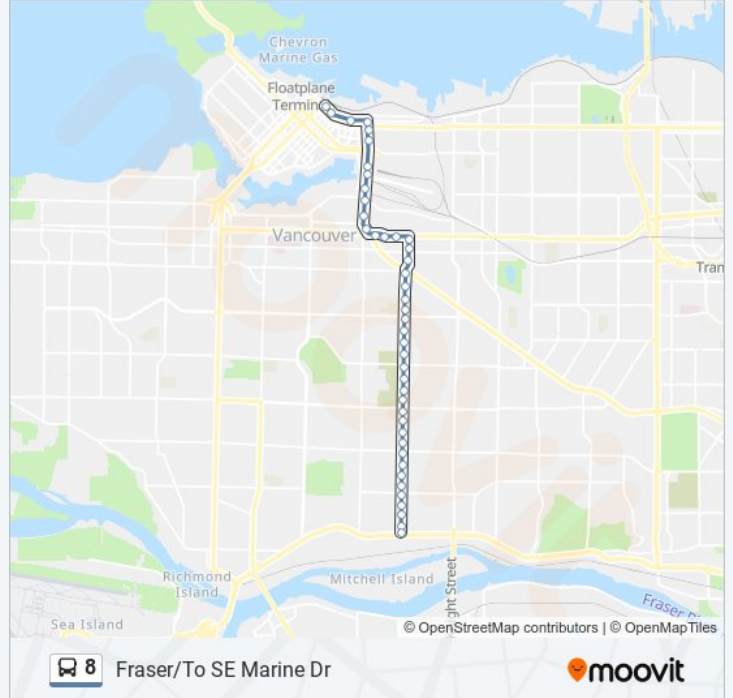

**8 bus Info**

**Direction:** Fraser/To SE Marine Dr

**Stops:** 43

**Trip Duration:** 40 min

**Line Summary:**

Southbound Fraser St @ E 16 Ave

Southbound Fraser St @ E 19 Ave

Southbound Fraser St @ E 21 Ave

Southbound Fraser St @ E 51 Ave

Southbound Fraser St @ E 53 Ave

Southbound Fraser St @ E 55 Ave

Southbound Fraser St @ E 57 Ave

Southbound Fraser St @ E 59 Ave

Southbound Fraser St @ E 61 Ave

Southbound Fraser St @ E 63 Ave

Southbound Fraser St @ E 65 Ave

**Direction: Fraser/To Waterfront Station**

43 stops

[VIEW LINE SCHEDULE](#)

Southbound Fraser St @ SE Marine Dr

Northbound Fraser St @ E 65 Ave

Northbound Fraser St @ E 62 Ave

### 8 bus Info

**Direction:** Fraser/To Waterfront Station

**Stops:** 43

**Trip Duration:** 44 min

**Line Summary:**

Westbound E Hastings St @ Main St

Westbound W Hastings St @ Carrall St

Westbound W Hastings St @ Abbott St