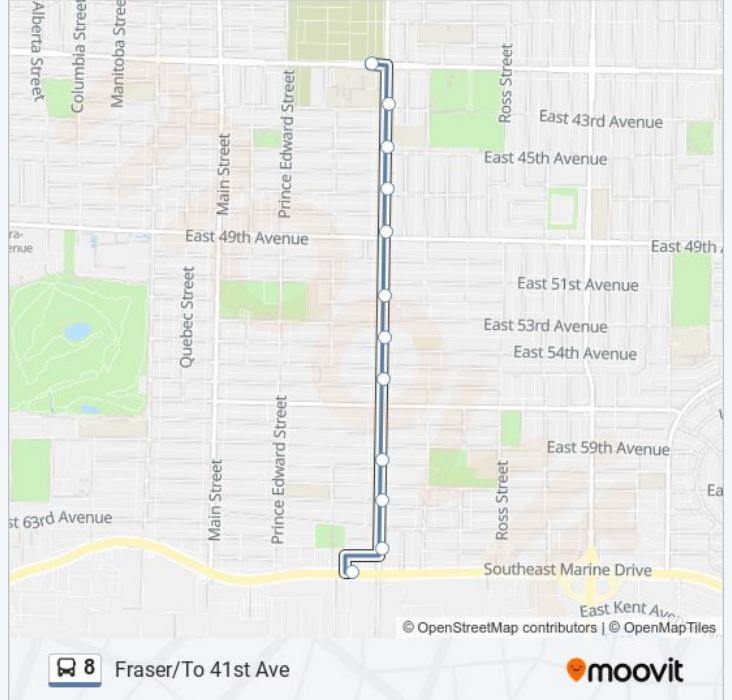

### Direction: Fraser/To 41st Ave

12 stops

[VIEW LINE SCHEDULE](#)

Westbound SE Marine Dr @ Poplar St

Northbound Fraser St @ E 65 Ave

Northbound Fraser St @ E 62 Ave

Northbound Fraser St @ E 60 Ave

Northbound Fraser St @ E 56 Ave

Northbound Fraser St @ E 54 Ave

Northbound Fraser St @ E 52 Ave

Northbound Fraser St @ E 49 Ave

Northbound Fraser St @ E 47 Ave

Northbound Fraser St @ E 45 Ave

Northbound Fraser St @ E 43 Ave

Westbound E 41 Ave @ Fraser St

### 8 bus Info

**Direction:** Fraser/To 41st Ave

**Stops:** 12

**Trip Duration:** 8 min

**Line Summary:**

**Direction: Fraser/To SE Marine Dr**

43 stops

[VIEW LINE SCHEDULE](#)

**8 bus Info**

**Direction:** Fraser/To SE Marine Dr

**Stops:** 43

**Trip Duration:** 40 min

**Line Summary:**

Southbound Fraser St @ E 16 Ave

Southbound Fraser St @ E 19 Ave

Southbound Fraser St @ E 21 Ave