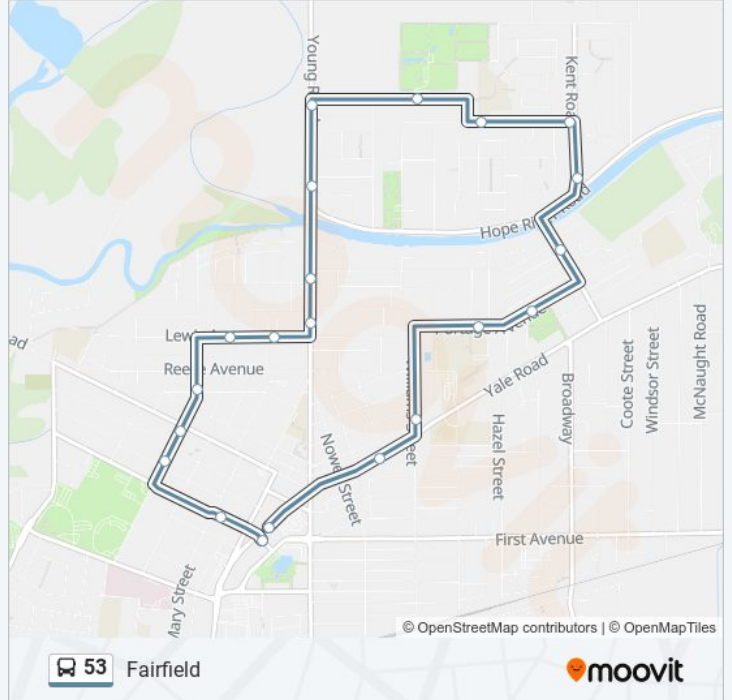

Fairfield

[Get The App](#)

The 53 bus line Fairfield has one route. For regular weekdays, their operation hours are:

(1) Fairfield: 05:55 - 21:16

Use the Moovit App to find the closest 53 bus station near you and find out when is the next 53 bus arriving.

Direction: Fairfield

21 stops

[VIEW LINE SCHEDULE](#)

Downtown Chilliwack Bay C
Yale Rd at Victor St
Williams St at Yale Rd
Portage Ave at Linwood St
Portage Ave at Woodbine St
Menzies St at Riverside Dr
Kent Rd at Hope River Rd
Strathcona Rd at Kent Rd
Strathcona Rd at Crystal Dr
46200 Blk Clare Ave
Young Rd at Clare Ave
Young Rd at Avalon Ave
Young Rd at Henley Ave
Young Rd at Yates Ave
Lewis Ave at Cook St
Lewis Ave at Sidney St
Corbould St at Henderson Ave
Corbould St at Wellington Ave
Corbould St at Kipp Ave
Spadina Ave at Mary St
Downtown Chilliwack Bay B

53 bus Time Schedule

Fairfield Route Timetable:

Sunday	09:05 - 17:55
Monday	05:55 - 21:16
Tuesday	05:55 - 21:16
Wednesday	05:55 - 21:16
Thursday	05:55 - 21:16
Friday	05:55 - 21:16
Saturday	09:15 - 21:19

53 bus Info

Direction: Fairfield

Stops: 21

Trip Duration: 18 min

Line Summary:

53 bus time schedules and route maps are available in an offline PDF at moovitapp.com. Use the Moovit App to see live bus times, train schedule or subway schedule, and step-by-step directions for all public transit in Southwest British Columbia.