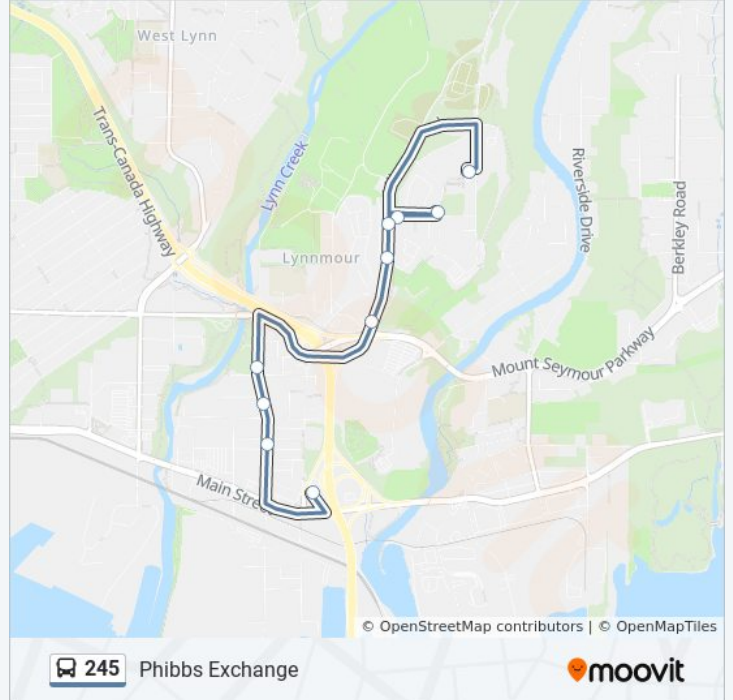

 245

Capilano U

Get The App

The 245 bus line (Capilano U) has 2 routes. For regular weekdays, their operation hours are:

(1) Capilano U: 12:15 AM - 11:45 PM (2) Phibbs Exchange: 12:03 AM - 11:33 PM

Use the Moovit App to find the closest 245 bus station near you and find out when is the next 245 bus arriving.

245 bus Info

Direction: Capilano U

Stops: 9

Trip Duration: 10 min

Line Summary:

Direction: Phibbs Exchange

7 stops

[VIEW LINE SCHEDULE](#)

- Capilano University @ Bay 2
- Eastbound Purcell Way @ Lillooet Rd
- Westbound Purcell Way @ Capilano University
- Southbound Lillooet Rd @ Purcell Way
- Southbound Lillooet Rd @ 1000 Block
- Southbound Lillooet Rd @ Mt Seymour Parkway
- Phibbs Exchange @ Bay 2

245 bus Info

Direction: Phibbs Exchange

Stops: 7

Trip Duration: 13 min

Line Summary:

245 bus time schedules and route maps are available in an offline PDF at moovitapp.com. Use the [Moovit App](#) to see live bus times, train schedule or subway schedule, and step-by-step directions for all public transit in Southwest British Columbia.