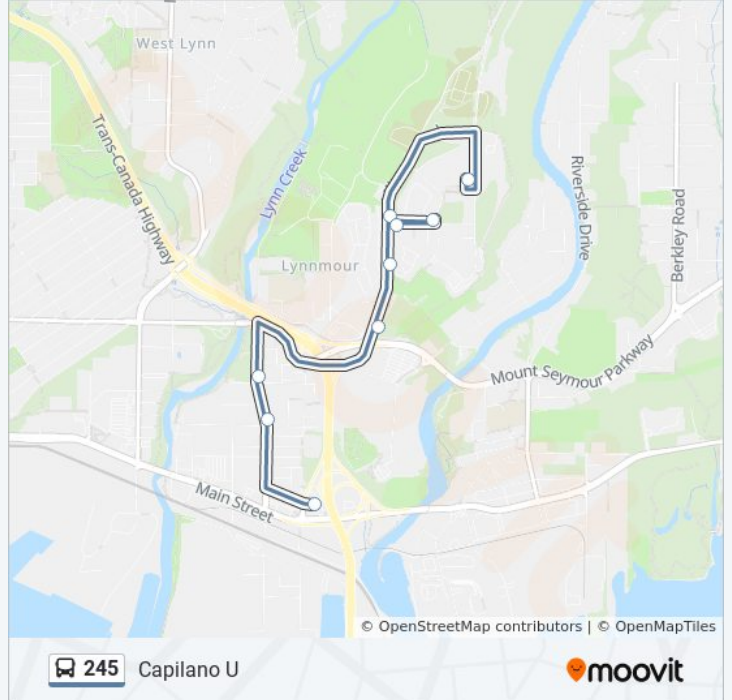

Direction: Capilano U

9 stops

[VIEW LINE SCHEDULE](#)

Phibbs Exchange @ Bay 2

Northbound Mountain Hwy @ Crown St

Northbound Mountain Hwy @ Hunter St

Northbound Lillooet Rd @ Mt Seymour Parkway

Northbound Lillooet Rd @ 1000 Block

Eastbound Purcell Way @ Lillooet Rd

Westbound Purcell Way @ Skeena Rd

Northbound Lillooet Rd @ Purcell Way

Capilano University @ Bay 2

245 bus Time Schedule

Capilano U Route Timetable:

Sunday	12:18 AM - 11:47 PM
Monday	12:17 AM - 11:45 PM
Tuesday	12:15 AM - 11:45 PM
Wednesday	12:15 AM - 11:45 PM
Thursday	12:15 AM - 11:45 PM
Friday	12:15 AM - 11:47 PM
Saturday	12:17 AM - 11:48 PM

245 bus Info

Direction: Capilano U

Stops: 9

Trip Duration: 10 min

Line Summary:

Direction: Phibbs Exchange

7 stops

[VIEW LINE SCHEDULE](#)

- Capilano University @ Bay 2
- Eastbound Purcell Way @ Lillooet Rd
- Westbound Purcell Way @ Capilano University
- Southbound Lillooet Rd @ Purcell Way
- Southbound Lillooet Rd @ 1000 Block
- Southbound Lillooet Rd @ Mt Seymour Parkway
- Phibbs Exchange @ Bay 2