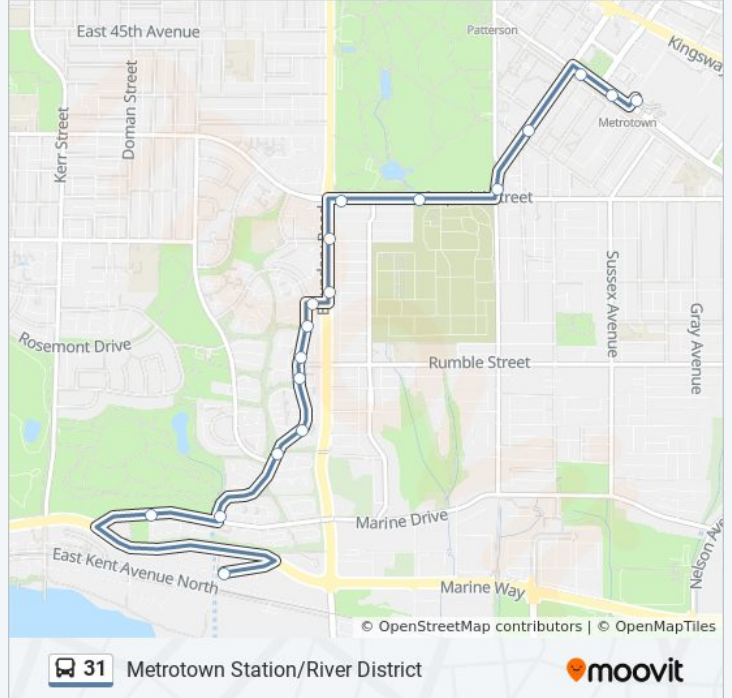

Metrotown Station/River District

Get The App

The 31 bus line (Metrotown Station/River District) has 2 routes. For regular weekdays, their operation hours are:
 (1) Metrotown Station: 6:11 AM - 10:12 PM(2) River District: 6:00 AM - 10:00 PM
 Use the Moovit App to find the closest 31 bus station near you and find out when is the next 31 bus arriving.

Direction: Metrotown Station

18 stops

[VIEW LINE SCHEDULE](#)

- Eastbound Sawmill Cres @ River District Crossing
- Eastbound SE Marine Dr @ Fieldstone Ave
- Northbound Matheson Cres @ SE Marine Dr
- Northbound Matheson Cres @ Champlain Cres
- Northbound Matheson Cres @ Limewood Place
- Northbound Matheson Cres @ Raintree Court
- Northbound Matheson Cres @ Rumble Ave
- Northbound Matheson Cres @ Borham Cres
- Eastbound Arbor Ave @ Matheson Cres
- Northbound Boundary Rd @ Arbor Ave
- Northbound Boundary Rd @ Hurst Ave
- Eastbound Imperial St @ Boundary Rd
- Eastbound Imperial St @ Mandy Ave
- Northbound Willingdon Extension @ Imperial St
- Northbound Willingdon Ave @ Mayberry St
- Eastbound Central Blvd @ Willingdon Ave
- Metrotown Station @ Bay 10
- Metrotown Stn

31 bus Info

Direction: Metrotown Station

Stops: 18

Trip Duration: 15 min

Line Summary:

Direction: River District

12 stops

[VIEW LINE SCHEDULE](#)

- Metrotown Stn
- Southbound Willingdon Ave @ Maywood St
- Westbound Imperial St @ Patterson Ave
- Westbound Imperial St @ Mandy Ave
- Westbound Arbor Ave @ Boundary Rd
- Southbound Matheson Cres @ Borham Cres
- Southbound Matheson Cres @ Raintree Court
- Southbound Matheson Cres @ Chickadee Place
- Southbound Matheson Cres @ Champlain Cres
- Westbound SE Marine Dr @ Matheson Cres
- Westbound SE Marine Dr @ Fieldstone Ave
- Eastbound Sawmill Cres @ River District Crossing