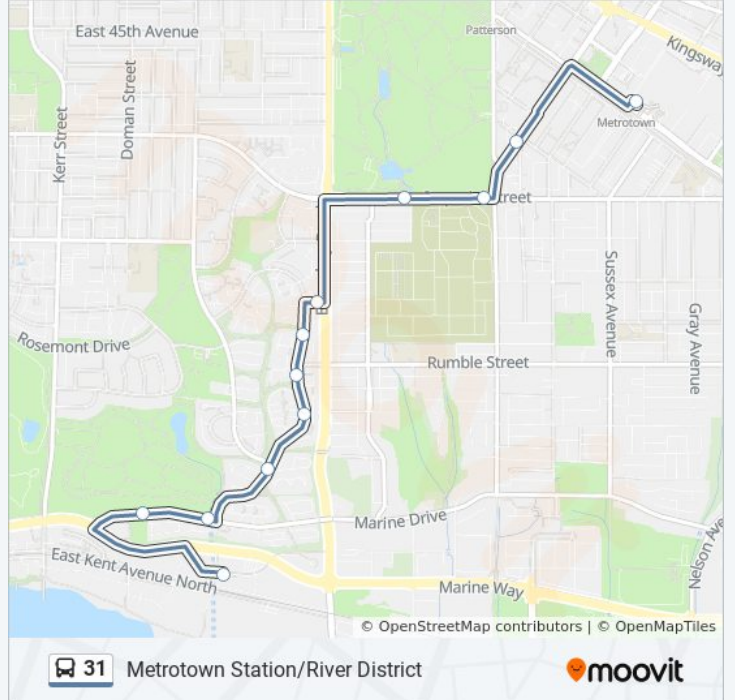

Direction: Metrotown Station

18 stops

[VIEW LINE SCHEDULE](#)

- Eastbound Sawmill Cres @ River District Crossing
- Eastbound SE Marine Dr @ Fieldstone Ave
- Northbound Matheson Cres @ SE Marine Dr
- Northbound Matheson Cres @ Champlain Cres
- Northbound Matheson Cres @ Limewood Place
- Northbound Matheson Cres @ Raintree Court
- Northbound Matheson Cres @ Rumble Ave
- Northbound Matheson Cres @ Borham Cres
- Eastbound Arbor Ave @ Matheson Cres
- Northbound Boundary Rd @ Arbor Ave
- Northbound Boundary Rd @ Hurst Ave
- Eastbound Imperial St @ Boundary Rd
- Eastbound Imperial St @ Mandy Ave
- Northbound Willingdon Extension @ Imperial St
- Northbound Willingdon Ave @ Mayberry St
- Eastbound Central Blvd @ Willingdon Ave
- Metrotown Station @ Bay 10
- Metrotown Stn

31 bus Info

Direction: Metrotown Station

Stops: 18

Trip Duration: 15 min

Line Summary:

Direction: River District

12 stops

[VIEW LINE SCHEDULE](#)

- Metrotown Stn
- Southbound Willingdon Ave @ Maywood St
- Westbound Imperial St @ Patterson Ave
- Westbound Imperial St @ Mandy Ave
- Westbound Arbor Ave @ Boundary Rd
- Southbound Matheson Cres @ Borham Cres
- Southbound Matheson Cres @ Raintree Court
- Southbound Matheson Cres @ Chickadee Place
- Southbound Matheson Cres @ Champlain Cres
- Westbound SE Marine Dr @ Matheson Cres
- Westbound SE Marine Dr @ Fieldstone Ave
- Eastbound Sawmill Cres @ River District Crossing

31 bus Info

Direction: River District

Stops: 12

Trip Duration: 14 min

Line Summary:

31 bus time schedules and route maps are available in an offline PDF at moovitapp.com. Use the [Moovit App](#) to see live bus times, train schedule or subway schedule, and step-by-step directions for all public transit in Southwest British Columbia.