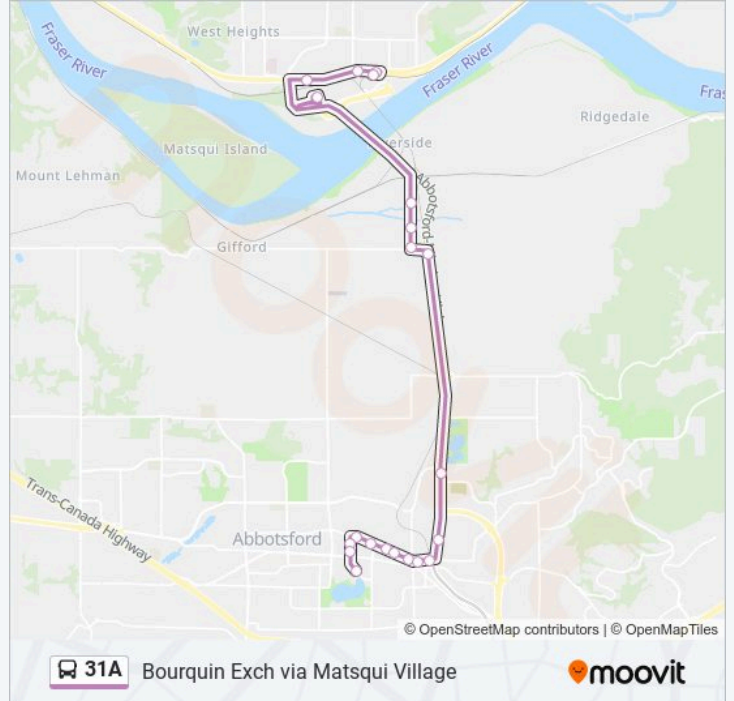

Direction: Bourquin Exch via Matsqui Village

21 stops

[VIEW LINE SCHEDULE](#)

- Mission City Stn Bay 2
- 1st Ave at Welton St
- 1st Ave at James St
- Lougheed Hwy at Haig St
- Junction Mall
- Riverside St at Fore Rd
- Riverside St at St Olaf Ave
- Riverside St at Harris Rd
- Hwy 11 at Harris Rd
- Hwy 11 at McCallum Rd
- Gladys Ave at Morey Ave
- G Ferguson Way at W Railway St
- G Ferguson Way at McCallum Rd
- G Ferguson Way at Mountview St
- G Ferguson Way at Babich St
- G Ferguson Way at Fuller St
- G Ferguson Way at Ware St
- G Ferguson Way at Trafalgar St
- Bourquin Cres W at Amicus Pl
- Bourquin Cres W at Ventura Ave
- Bourquin Exch Bay E

31A bus Time Schedule

Bourquin Exch via Matsqui Village Route Timetable:

Sunday	08:58 - 21:10
Monday	06:50 - 21:05
Tuesday	06:50 - 21:05
Wednesday	06:50 - 21:05
Thursday	06:50 - 21:05
Friday	06:50 - 21:05
Saturday	08:25 - 21:10

31A bus Info

Direction: Bourquin Exch via Matsqui Village

Stops: 21

Trip Duration: 29 min

Line Summary:

Direction: Mission Exch via Matsqui Village

18 stops

[VIEW LINE SCHEDULE](#)

- Bourquin Exch Bay C
- Bourquin Cres W at Ventura Ave
- Bourquin Cres W at Amicus Pl
- G Ferguson Way at Trafalgar St
- G Ferguson Way at Ware St
- G Ferguson Way at Fuller St
- G Ferguson Way at Babich St
- G Ferguson Way at Mountview St
- G Ferguson Way at Mccallum Rd
- G Ferguson Way at Montrose Ave
- Gladys Ave at Morey Ave
- Hwy 11 at Mccallum Rd
- Riverside St at Harris Rd
- Riverside St at Grace Ave
- Riverside St at Fore Rd
- Junction Mall
- Lougheed Hwy at Haig St
- Mission City Stn Bay 1