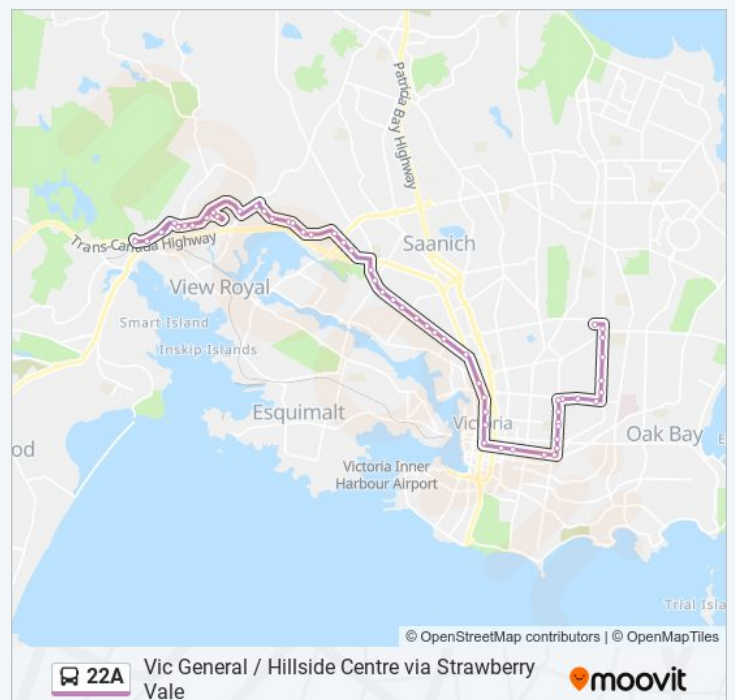

Use the Moovit App to find the closest 22A bus station near you and find out when is the next 22A bus arriving.

Direction: Hillside Ctr via Straw Vale

61 stops

[VIEW LINE SCHEDULE](#)

- Victoria General Hospital
- Watkiss Way at Stoneridge Dr
- Watkiss Way at Talcott Rd
- Watkiss Way at Burnside Rd W
- Watkiss Way at Creed Rd
- Watkiss Way at Marler Dr
- Watkiss Way at Flury Heights
- Watkiss Way at Marler Dr
- Watkiss Way at Creed Rd
- Watkiss Way at Burnside Rd W
- Watkiss Way at Talcott Rd
- Watkiss Way at Erskine Lane
- Watkiss Way at Hospital Way
- Victoria General Hospital
- Watkiss Way at Hospital Way
- Watkiss Way at Helmcken Rd
- Helmcken Rd at Camden Ave
- Burnside Rd W at Eaton Ave
- Burnside Rd W at Wilkinson Rd
- Burnside Rd W at Heritage Lane
- Burnside Rd W at Grange Rd

Douglas St at Discovery St

Douglas St at Bay St

Douglas St at Kings Rd

Burnside Rd E at Douglas St

22A bus Time Schedule

VIC General - Watkiss Way via S. Vale Route
Timetable:

Sunday	Not Operational
Monday	11:10 - 18:40
Tuesday	11:10 - 18:40
Wednesday	11:10 - 18:40
Thursday	11:10 - 18:40
Friday	11:10 - 18:40
Saturday	Not Operational

22A bus Info

Direction: VIC General - Watkiss Way via S. Vale

Stops: 58

Trip Duration: 57 min

Line Summary:

Burnside Rd E at Finlayson St

Burnside Rd E at Alpha St

Burnside Rd E at Dupplin Rd

22A bus Info

Direction: VIC General via Hastings

Stops: 45

Trip Duration: 40 min

Line Summary:

 [22A bus Line Map](#)

Burnside Rd W at Albion Rd

Burnside Rd W at Millgrove St