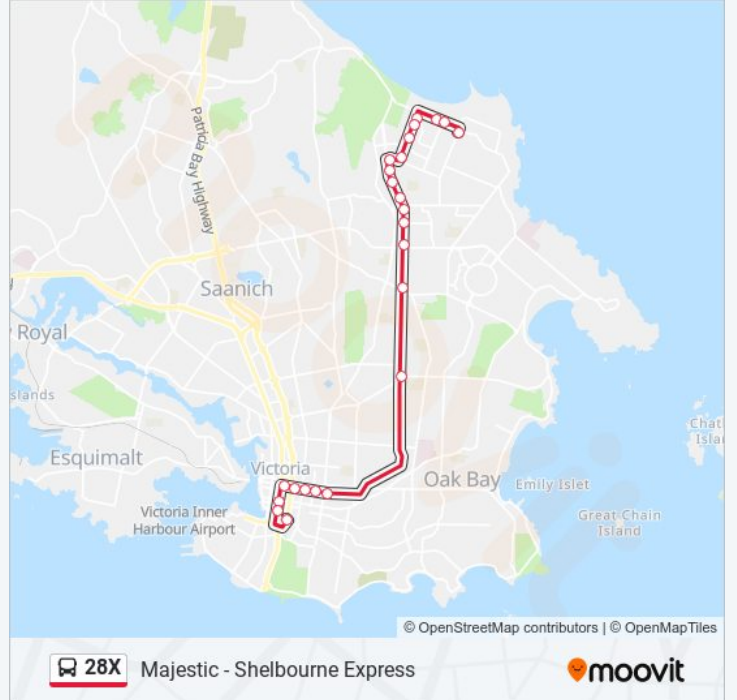

Direction: Majestic - Shelbourne Express

24 stops

[VIEW LINE SCHEDULE](#)

Fairfield Rd at Blanshard St Bay B

Douglas St at Courtney St

Douglas St at Fort St

Johnson St at Douglas St

Johnson St at Blanshard St

Johnson St at Quadra St

Johnson St at Vancouver St

Johnson St at Cook St

Shelbourne St at Hillside Ave

Shelbourne St at Cedar Hill X Rd

Shelbourne St at Mckenzie Ave

Shelbourne St at Blair Ave

Shelbourne St at Feltham Rd

Shelbourne St at Torquay Dr

Shelbourne St at Cedarglen Rd

Shelbourne St at Arbordale Ave

Kenmore Rd at Shelbourne St

Majestic Dr at Prairie St

Majestic Dr at Hawthorne St

Majestic Dr at Wycliffe Pl

Majestic Dr at Ash Rd

28X bus Info

Direction: Majestic - Shelbourne Express

Stops: 24

Trip Duration: 38 min

Line Summary:

Ash Rd at Torquay Dr

Tyndall Ave at Ash Rd

28X bus time schedules and route maps are available in an offline PDF at moovitapp.com. Use the Moovit App to see live bus times, train schedule or subway schedule, and step-by-step directions for all public transit in Southwest British Columbia.