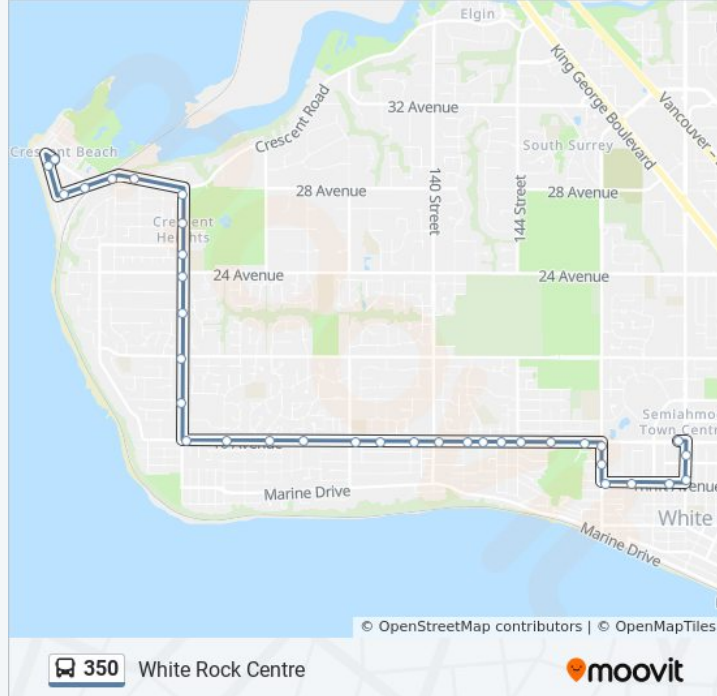

Eastbound North Bluff Rd @ 13700 Block

Eastbound North Bluff Rd @ Lancaster St

Eastbound North Bluff Rd @ Nichol Rd

Eastbound North Bluff Rd @ Bishop Rd

Eastbound North Bluff Rd @ Phoenix St

Eastbound North Bluff Rd @ Kerfoot Rd

Eastbound North Bluff Rd @ Archibald Rd

Eastbound North Bluff Rd @ High Street

Eastbound North Bluff Rd @ Anderson St

Southbound Oxford St @ North Bluff Rd

Southbound Oxford St @ Russell Ave

Eastbound Thrift Ave @ Oxford St

Eastbound Thrift Ave @ Vidal St

Westbound 16 Ave @ Martin Dr

350 bus time schedules and route maps are available in an offline PDF at moovitapp.com. Use the [Moovit App](#) to see live bus times, train schedule or subway schedule, and step-by-step directions for all public transit in Southwest British Columbia.

[About Moovit](#) · [MaaS Solutions](#) · [Supported Countries](#) · [Mooviter Community](#)

© 2024 Moovit - All Rights Reserved

Check Live Arrival Times