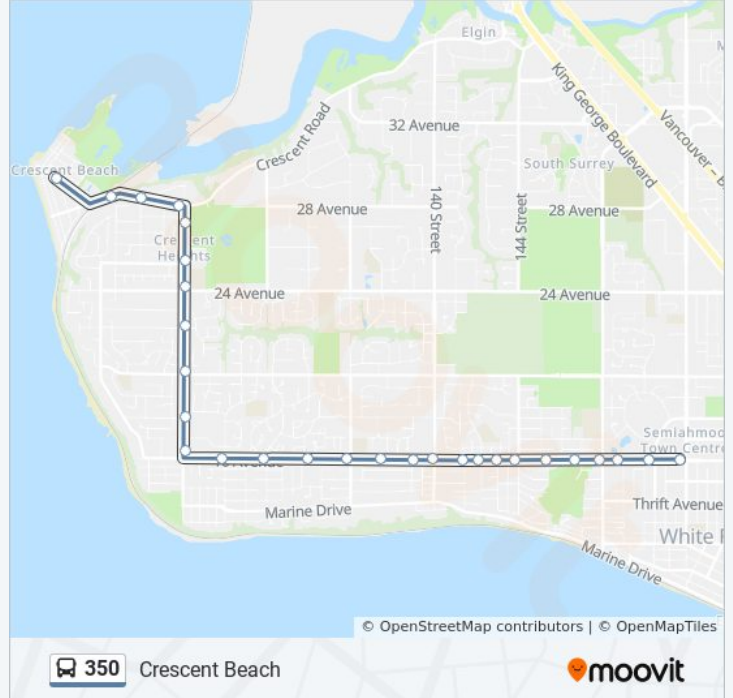

Direction: Crescent Beach

28 stops

[VIEW LINE SCHEDULE](#)

Westbound 16 Ave @ Martin Dr

Westbound 16 Ave @ Everall St

Westbound 16 Ave @ 148 St

Westbound 16 Ave @ 146 St

Westbound 16 Ave @ 145 St

Westbound 16 Ave @ 144 St

Westbound 16 Ave @ Kerfoot Rd

Westbound 16 Ave @ 142 St

Westbound 16 Ave @ Bishop Rd

Westbound 16 Ave @ 140 St

Westbound 16 Ave @ Lancaster St

Westbound 16 Ave @ 13700 Block

Westbound 16 Ave @ 136 St

Direction: Crescent Beach

Stops: 28

Trip Duration: 17 min

Line Summary:

Northbound 128 St @ 26b Ave

Westbound Crescent Rd @ 128 St

Westbound Crescent Rd @ Beckett Rd

Westbound Bayview St @ Beecher St

Westbound Sullivan St @ Beecher St

Westbound Sullivan St @ Kidd Rd

Direction: White Rock Centre

32 stops

[VIEW LINE SCHEDULE](#)

Westbound Sullivan St @ Kidd Rd

Southbound McBride Ave @ Alexandra St

Eastbound Beecher St @ Taylor Lane