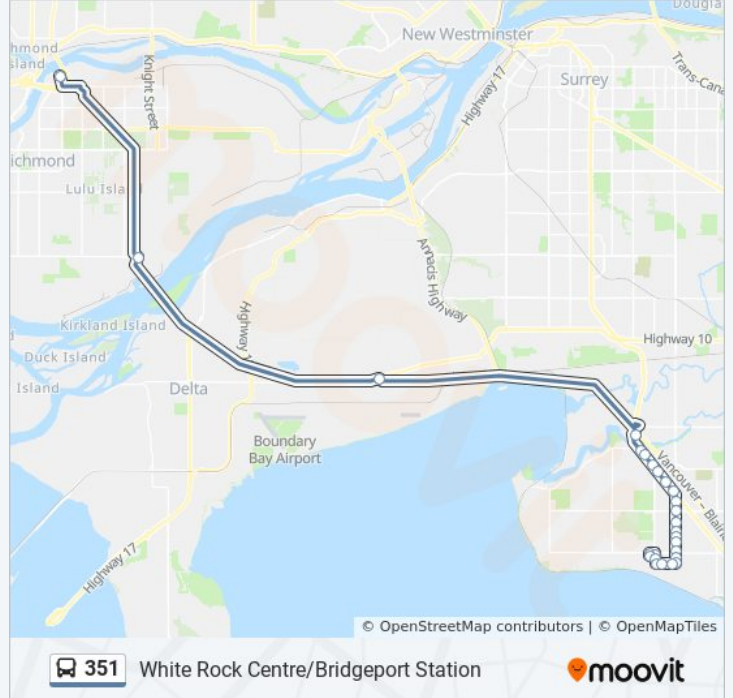

Direction: Bridgeport Station

24 stops

[VIEW LINE SCHEDULE](#)

- Westbound Vine Ave @ Anderson St
- Eastbound North Bluff Rd @ Anderson St
- Southbound Oxford St @ North Bluff Rd
- Southbound Oxford St @ Russell Ave
- Eastbound Thrift Ave @ Oxford St
- Eastbound Thrift Ave @ Vidal St
- White Rock Centre @ Bay 2
- White Rock Centre @ Bay 5
- Northbound 152 St @ 18 Ave
- Northbound 152 St @ 19 Ave
- Northbound 152 St @ 20 Ave
- Northbound 152 St @ 22 Ave
- Northbound 152 St @ 24 Ave
- Northbound 152 St @ 26 Ave
- Northbound King George Blvd @ 152 St
- Northbound King George Blvd @ 2900 Block
- Northbound King George Blvd @ 32 Ave Diversion
- Northbound King George Blvd @ 148 St
- Northbound King George Blvd @ 34 Ave
- Northbound King George Blvd @ Crescent Rd
- South Surrey Park & Ride @ Bay 3

351 bus Info

Direction: Bridgeport Station

Stops: 24

Trip Duration: 48 min

Line Summary:

Westbound Hwy 10 @ 96 St

Northbound Hwy 99 Offramp @ Steveston Hwy

Bridgeport Station @ Bay 1 Unloading Only

Direction: White Rock Centre

22 stops

[VIEW LINE SCHEDULE](#)

Bridgeport Stn Bay 6,7,8

Southbound Hwy 99 Onramp @ Steveston Hwy

Eastbound Hwy 10 @ Hornby Dr

South Surrey Park & Ride @ Bay 1

Southbound King George Blvd @ Crescent Rd

351 bus Info

Direction: White Rock Centre

Stops: 22

Trip Duration: 47 min

Line Summary: