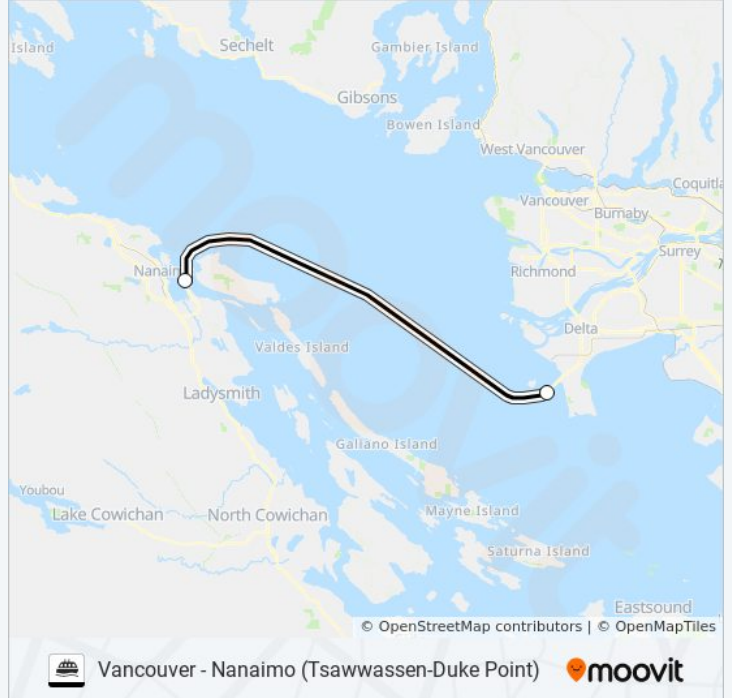

Sunday	10:15 AM - 10:45 PM
Monday	5:15 AM - 10:45 PM
Tuesday	5:15 AM - 10:45 PM
Wednesday	5:15 AM - 10:45 PM
Thursday	5:15 AM - 10:45 PM
Friday	5:15 AM - 10:45 PM
Saturday	5:15 AM - 5:45 PM

**VANCOUVER - NANAIMO (TSAWWASSEN-DUKE POINT) ferry Info**

**Direction:** Duke Point (Nanaimo)

**Stops:** 2

**Trip Duration:** 120 min

**Line Summary:**

**Direction: Tsawwassen (Vancouver)**

2 stops

[VIEW LINE SCHEDULE](#)

Duke Point Ferry Terminal