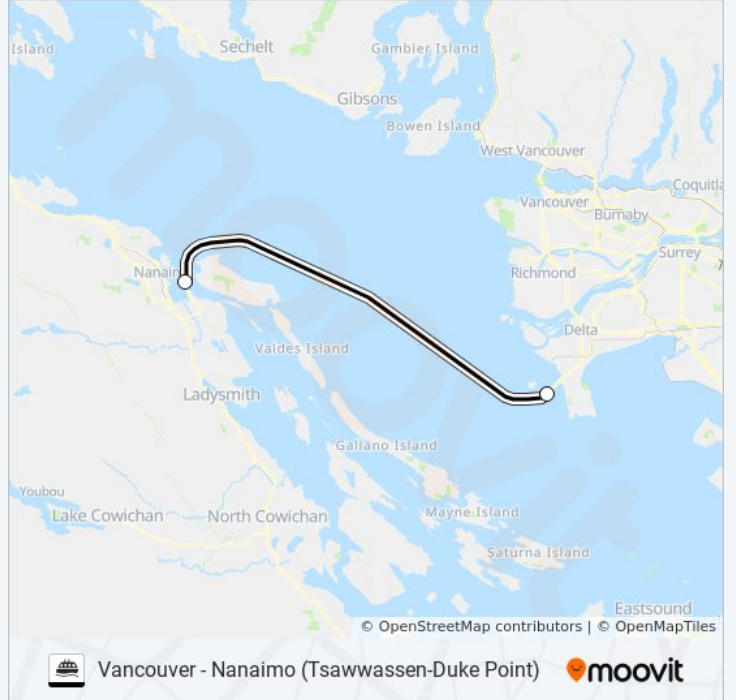

**Direction:** Duke Point (Nanaimo)

**Stops:** 2

**Trip Duration:** 120 min

**Line Summary:**

**Direction: Tsawwassen (Vancouver)**

2 stops

[VIEW LINE SCHEDULE](#)

Duke Point Ferry Terminal

Vancouver (Tsawwassen) Ferry Terminal

**VANCOUVER - NANAIMO (TSAWWASSEN-DUKE POINT) ferry Time Schedule**

Tsawwassen (Vancouver) Route Timetable:

Sunday	10:15 AM - 10:45 PM
Monday	5:15 AM - 10:45 PM
Tuesday	5:15 AM - 10:45 PM
Wednesday	5:15 AM - 10:45 PM
Thursday	5:15 AM - 10:45 PM
Friday	5:15 AM - 10:45 PM
Saturday	5:15 AM - 5:45 PM

**VANCOUVER - NANAIMO (TSAWWASSEN-DUKE POINT) ferry Info**

**Direction:** Tsawwassen (Vancouver)

**Stops:** 2

**Trip Duration:** 120 min

**Line Summary:**

VANCOUVER - NANAIMO (TSAWWASSEN-DUKE POINT) ferry time schedules and route maps are available in an offline PDF at [moovitapp.com](https://moovitapp.com). Use the [Moovit App](#) to see live bus times, train schedule or subway schedule, and step-by-step directions for all public transit in Southwest British Columbia.