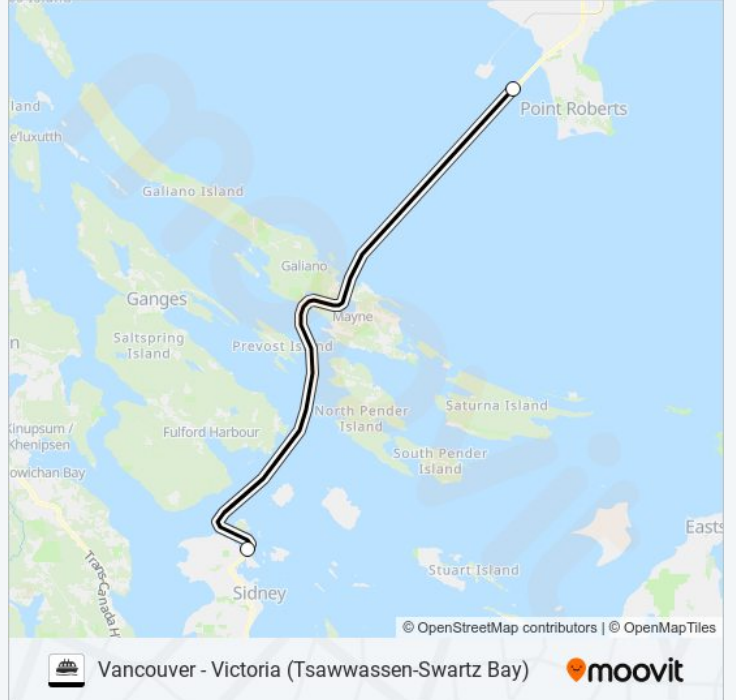

**Direction:** Tsawwassen (Vancouver)

**Stops:** 2

**Trip Duration:** 95 min

**Line Summary:**

VANCOUVER - VICTORIA (TSAWWASSEN-SWARTZ BAY) ferry time schedules and route maps are available in an offline PDF at [moovitapp.com](https://moovitapp.com). Use the Moovit App to see live bus times, train schedule or subway schedule, and step-by-step directions for all public transit in Southwest British Columbia.