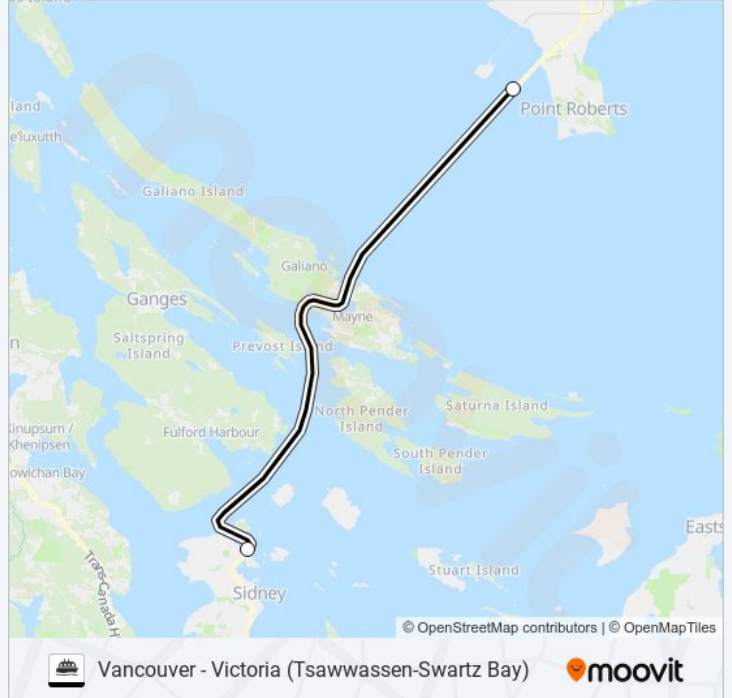

 VANCOUVER - VICTORIA (TSAW...Vancouver -  
Victoria  
(Tsawwassen-  
Swartz Bay)[Get The App](#)

The ferry line Vancouver - Victoria (Tsawwassen-Swartz Bay) has 2 routes. For regular weekdays, their operation hours are:

(1) Swartz Bay (Victoria): 06:00 - 21:00(2) Tsawwassen (Vancouver): 06:00 - 21:00

Use the Moovit App to find the closest VANCOUVER - VICTORIA (TSAWWASSEN-SWARTZ BAY) ferry station near you and find out when is the next VANCOUVER - VICTORIA (TSAWWASSEN-SWARTZ BAY) ferry arriving.

**Direction: Swartz Bay (Victoria)**

2 stops

[VIEW LINE SCHEDULE](#)

Vancouver (Tsawwassen) Ferry Terminal

Victoria (Swartz Bay) Ferry Terminal

**VANCOUVER - VICTORIA (TSAWWASSEN-SWARTZ BAY) ferry Time Schedule**

Swartz Bay (Victoria) Route Timetable:

Sunday	07:00 - 21:00
Monday	06:00 - 21:00
Tuesday	07:00 - 21:00
Wednesday	07:00 - 21:00
Thursday	06:00 - 21:00
Friday	06:00 - 21:00
Saturday	06:00 - 21:00

**VANCOUVER - VICTORIA (TSAWWASSEN-SWARTZ BAY) ferry Info****Direction:** Swartz Bay (Victoria)**Stops:** 2**Trip Duration:** 95 min**Line Summary:**