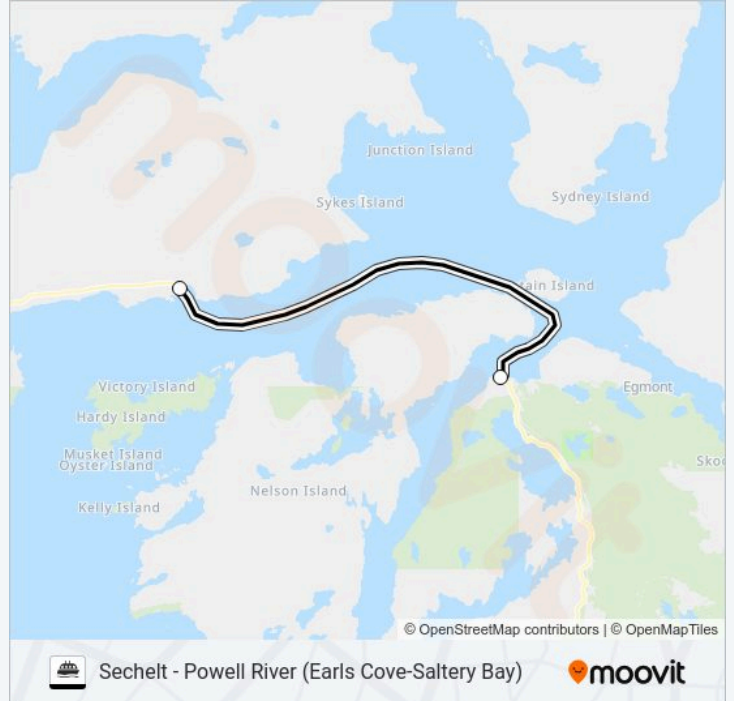

(1) Earls Cove (Sechelt): 05:40 - 21:45(2) Saltery Bay (Powell River): 06:35 - 22:40

Use the Moovit App to find the closest SECHELT - POWELL RIVER (EARLS COVE-SALTERY BAY) ferry station near you and find out when is the next SECHELT - POWELL RIVER (EARLS COVE-SALTERY BAY) ferry arriving.

Direction: Earls Cove (Sechelt)

2 stops

[VIEW LINE SCHEDULE](#)

Saltery Bay Ferry Terminal

Earls Cove Ferry Terminal

SECHELT - POWELL RIVER (EARLS COVE-SALTERY BAY) ferry Time Schedule

Earls Cove (Sechelt) Route Timetable:

SECHELT - POWELL RIVER (EARLS COVE-SALTERY BAY) ferry Info**Direction:** Earls Cove (Sechelt)**Stops:** 2**Trip Duration:** 50 min**Line Summary:**

Direction: Salterly Bay (Powell River)

2 stops

[VIEW LINE SCHEDULE](#)

SECHELT - POWELL RIVER (EARLS COVE-SALTERLY BAY) ferry Info

Direction: Salterly Bay (Powell River)

Stops: 2

Trip Duration: 50 min

Line Summary:

SECHELT - POWELL RIVER (EARLS COVE-SALTER BAY) ferry time schedules and route maps are available in an offline PDF at moovitapp.com. Use the Moovit App to see live bus times, train schedule or subway schedule, and step-by-step directions for all public transit in Southwest British Columbia.