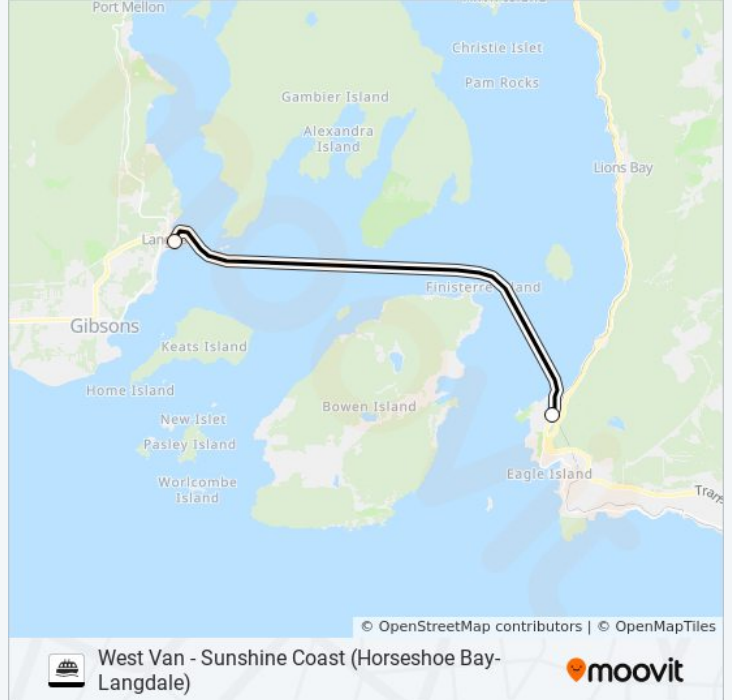

WEST VAN - SUNSHINE COAST (HORSESHOE BAY-LANGDALE) ferry time schedules and route maps are available in an offline PDF at moovitapp.com. Use the [Moovit App](#) to see live bus times, train schedule or subway schedule, and step-by-step directions for all public transit in Southwest British Columbia.

[About Moovit](#) • [MaaS Solutions](#) • [Supported Countries](#) • [Mooviter Community](#)

© 2024 Moovit - All Rights Reserved

Check Live Arrival Times