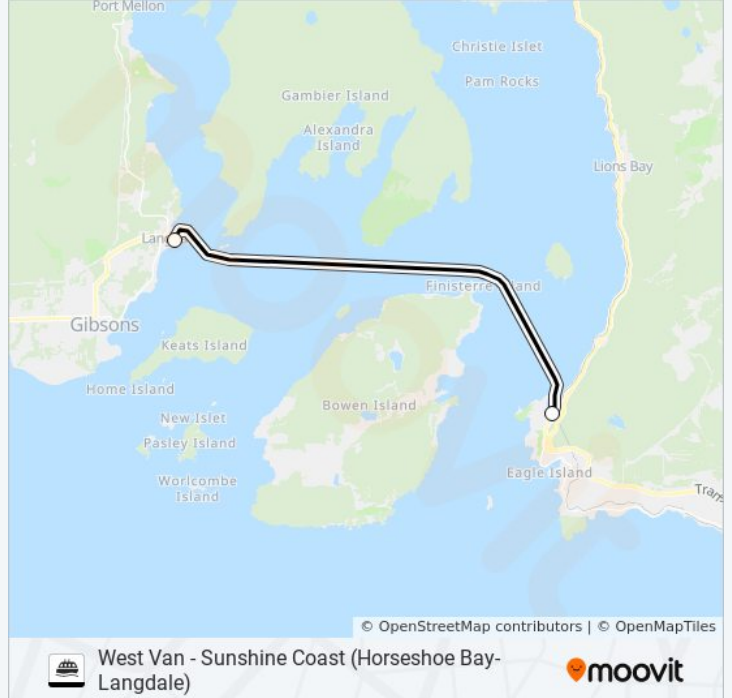

Direction: Horseshoe Bay (Vancouver)

2 stops

[VIEW LINE SCHEDULE](#)

Langdale (Gibsons) Ferry Terminal

Horseshoe Bay (Vancouver) Ferry Terminal

WEST VAN - SUNSHINE COAST (HORSESHOE BAY-LANGDALE) ferry Time Schedule

Horseshoe Bay (Vancouver) Route Timetable:

Sunday	6:20 AM - 8:55 PM
Monday	6:20 AM - 8:55 PM
Tuesday	6:20 AM - 8:55 PM
Wednesday	6:20 AM - 8:55 PM
Thursday	6:20 AM - 8:55 PM
Friday	6:20 AM - 8:55 PM
Saturday	6:20 AM - 8:55 PM

WEST VAN - SUNSHINE COAST (HORSESHOE BAY-LANGDALE) ferry Info

Direction: Horseshoe Bay (Vancouver)

Stops: 2

Trip Duration: 40 min

Line Summary:

Direction: Langdale (Sunshine Coast)

2 stops

[VIEW LINE SCHEDULE](#)