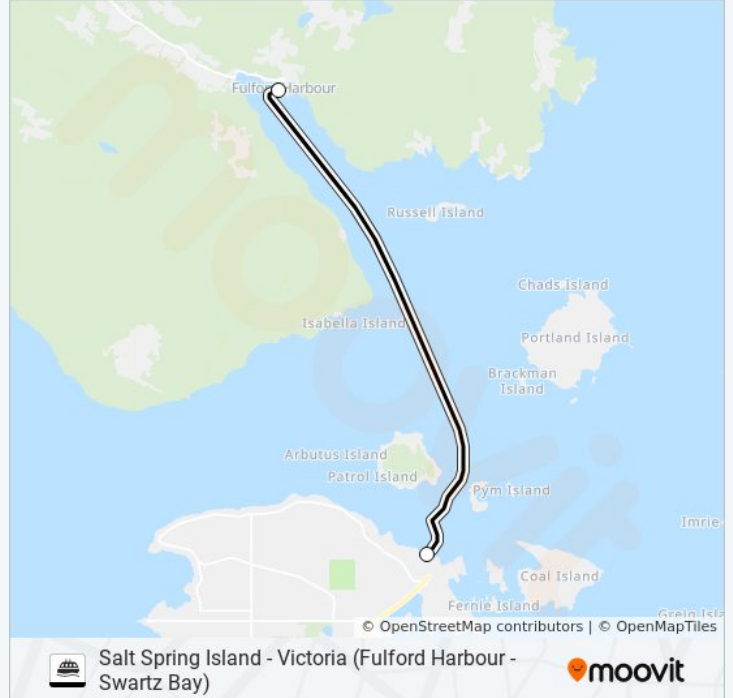

Direction: Fulford Harbour (Salt Spring Island)

2 stops

[VIEW LINE SCHEDULE](#)

Victoria (Swartz Bay) Ferry Terminal

Fulford Harbour (Salt Spring Island) Ferry Terminal

SALT SPRING ISLAND - VICTORIA (FULFORD HARBOUR - SWARTZ BAY) ferry Time Schedule

Fulford Harbour (Salt Spring Island) Route

Timetable:

Sunday	09:00 - 21:00
Monday	07:00 - 21:00
Tuesday	07:00 - 21:00
Wednesday	07:00 - 21:00
Thursday	07:00 - 21:00
Friday	07:00 - 21:00
Saturday	07:00 - 21:00

SALT SPRING ISLAND - VICTORIA (FULFORD HARBOUR - SWARTZ BAY) ferry Info**Direction:** Fulford Harbour (Salt Spring Island)**Stops:** 2**Trip Duration:** 35 min**Line Summary:**

Direction: Swartz Bay (Victoria)

Direction: Swartz Bay (Victoria)

Stops: 2

Trip Duration: 35 min

Line Summary:

SALT SPRING ISLAND - VICTORIA (FULFORD HARBOUR - SWARTZ BAY) ferry time schedules and route maps are available in an offline PDF at moovitapp.com. Use the [Moovit App](#) to see live bus times, train schedule or subway schedule, and step-by-step directions for all public transit in Southwest British Columbia.