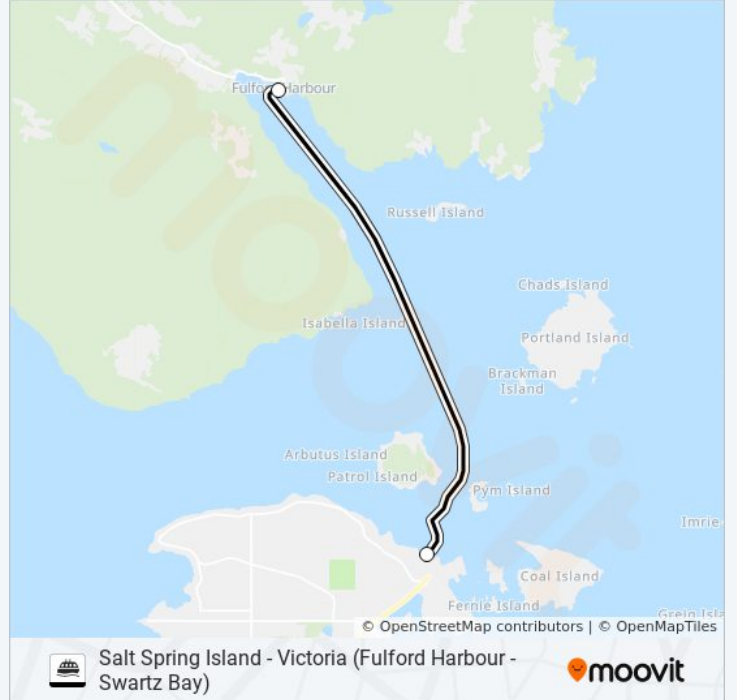

SALT SPRING ISLAND - VICTORIA (FULFORD HARBOUR - SWARTZ BAY) ferry Info**Direction:** Fulford Harbour (Salt Spring Island)**Stops:** 2**Trip Duration:** 35 min**Line Summary:**

Direction: Swartz Bay (Victoria)

2 stops

[VIEW LINE SCHEDULE](#)

Fulford Harbour (Salt Spring Island) Ferry Terminal

Victoria (Swartz Bay) Ferry Terminal

SALT SPRING ISLAND - VICTORIA (FULFORD HARBOUR - SWARTZ BAY) ferry Time Schedule

Swartz Bay (Victoria) Route Timetable:

Sunday	06:15 - 19:50
Monday	06:15 - 19:50
Tuesday	06:15 - 19:50
Wednesday	06:15 - 19:50
Thursday	06:15 - 19:50
Friday	06:15 - 19:50
Saturday	06:15 - 19:50

SALT SPRING ISLAND - VICTORIA (FULFORD HARBOUR - SWARTZ BAY) ferry Info

Direction: Swartz Bay (Victoria)

Stops: 2

Trip Duration: 35 min

Line Summary:

SALT SPRING ISLAND - VICTORIA (FULFORD HARBOUR - SWARTZ BAY) ferry time schedules and route maps are available in an offline PDF at moovitapp.com. Use the [Moovit App](#) to see live bus times, train schedule or subway schedule, and step-by-step directions for all public transit in Southwest British Columbia.