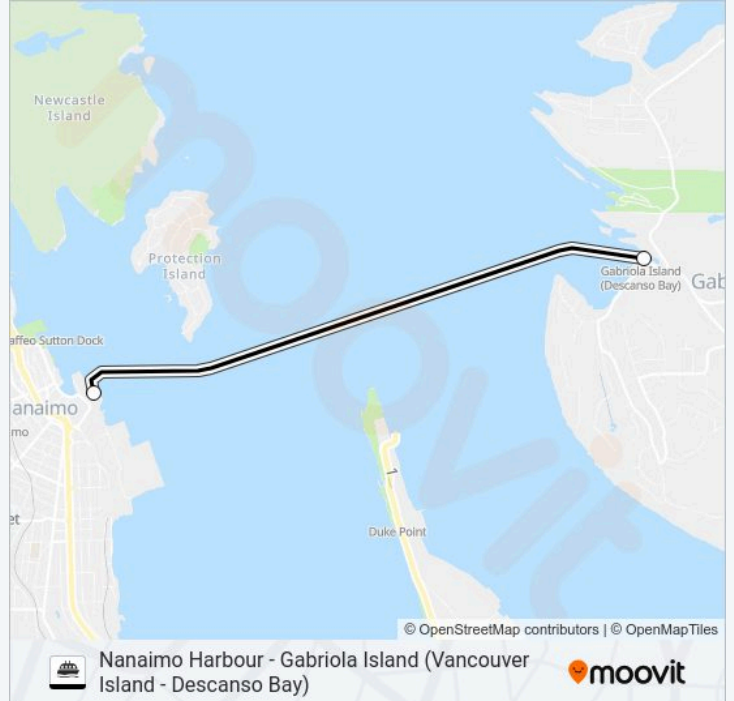

NANAIMO HARBOUR - GABRIOLA ISLAND (VANCOUVER ISLAND - DESCANSO BAY)

Nanaimo Harbour - Gabriola Island (Vancouver Island - Descanso Bay)

Get The App

The ferry line Nanaimo Harbour - Gabriola Island (Vancouver Island - Descanso Bay) has 2 routes. For regular weekdays, their operation hours are:

Direction: Gabriola Island (Descanso Bay)

2 stops

[VIEW LINE SCHEDULE](#)

Nanaimo Harbour Ferry Terminal

Gabriola Island Ferry Terminal

NANAIMO HARBOUR - GABRIOLA ISLAND (VANCOUVER ISLAND - DESCANSO BAY) ferry Time Schedule

Gabriola Island (Descanso Bay) Route Timetable:

Sunday	08:10 - 23:00
Monday	05:45 - 23:00
Tuesday	05:45 - 23:00
Wednesday	05:45 - 23:00
Thursday	05:45 - 23:00
Friday	05:45 - 23:00
Saturday	06:55 - 23:00

NANAIMO HARBOUR - GABRIOLA ISLAND (VANCOUVER ISLAND - DESCANSO BAY) ferry Info

Direction: Gabriola Island (Descanso Bay)

Stops: 2

Trip Duration: 25 min

Line Summary:

Direction: Nanaimo Harbour (Vancouver Island)