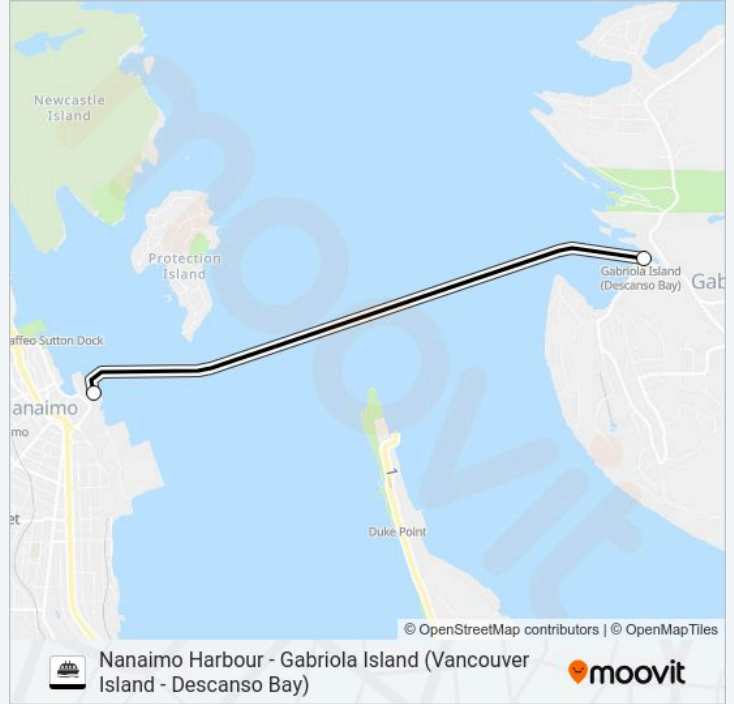

NANAIMO HARBOUR - GABRIOLA ISLAND (VANCOUVER ISLAND - DESCANSO BAY)

Nanaimo Harbour - Gabriola Island (Vancouver Island - Descanso Bay)

Get The App

The ferry line Nanaimo Harbour - Gabriola Island (Vancouver Island - Descanso Bay) has 2 routes. For regular weekdays, their operation hours are:

NANAIMO HARBOUR - GABRIOLA ISLAND (VANCOUVER ISLAND - DESCANSO BAY) ferry Info

Direction: Gabriola Island (Descanso Bay)

Stops: 2

Trip Duration: 25 min

Line Summary:

Direction: Nanaimo Harbour (Vancouver Island)

Sunday	06:20 - 22:30
Monday	05:15 - 22:30
Tuesday	05:15 - 22:30
Wednesday	05:15 - 21:40
Thursday	05:15 - 22:30
Friday	05:15 - 22:30
Saturday	06:20 - 22:30

NANAIMO HARBOUR - GABRIOLA ISLAND (VANCOUVER ISLAND - DESCANSO BAY) ferry Info

Direction: Nanaimo Harbour (Vancouver Island)

Stops: 2

Trip Duration: 25 min

Line Summary:

NANAIMO HARBOUR - GABRIOLA ISLAND (VANCOUVER ISLAND - DESCANSO BAY) ferry time schedules and route maps are available in an offline PDF at moovitapp.com. Use the Moovit App to see live bus times, train schedule or subway schedule, and step-by-step directions for all public transit in Southwest British Columbia.