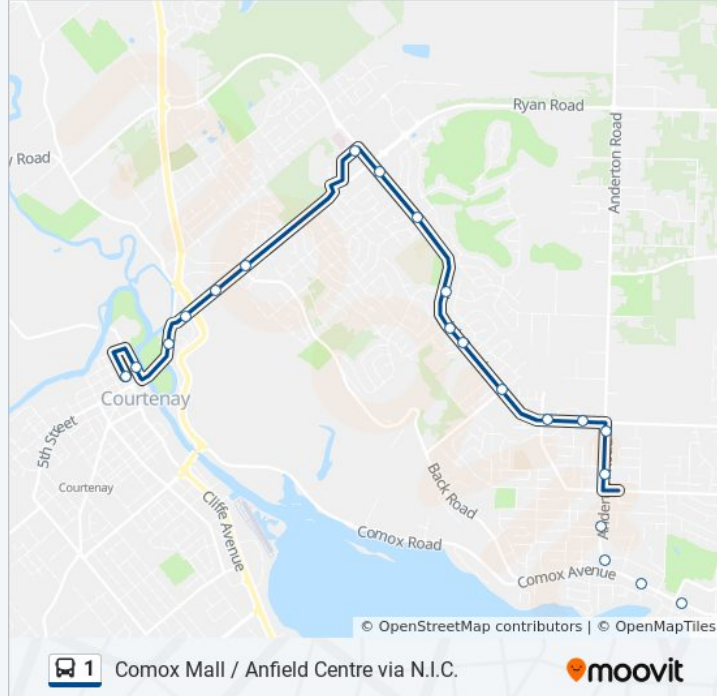

Comox at Ellis

Comox Mall Exch Bay B

Direction: Downtown

21 stops

[VIEW LINE SCHEDULE](#)

Comox Mall Exch Bay A

Comox at Ellis

Anderton at Buena Vista

Lerwick at Valley View

Lerwick at Malahat

Lerwick 470 Block

NIC Exchange Bay A

Ryan at Back

1 bus Time Schedule

Downtown Route Timetable:

Sunday	Not Operational
Monday	7:46 AM
Tuesday	7:46 AM
Wednesday	7:46 AM
Thursday	7:46 AM
Friday	7:46 AM
Saturday	7:55 AM - 8:05 PM

1 bus Info

Direction: Downtown

Stops: 21

Trip Duration: 17 min

Line Summary:

Ryan 1000 Block

Ryan at Puntledge

Old Island at Puntledge

Anderton at 3rd St

Downtown Exchange Bay A

1 bus time schedules and route maps are available in an offline PDF at moovitapp.com. Use the [Moovit App](#) to see live bus times, train schedule or subway schedule, and step-by-step directions for all public transit in Southwest British Columbia.