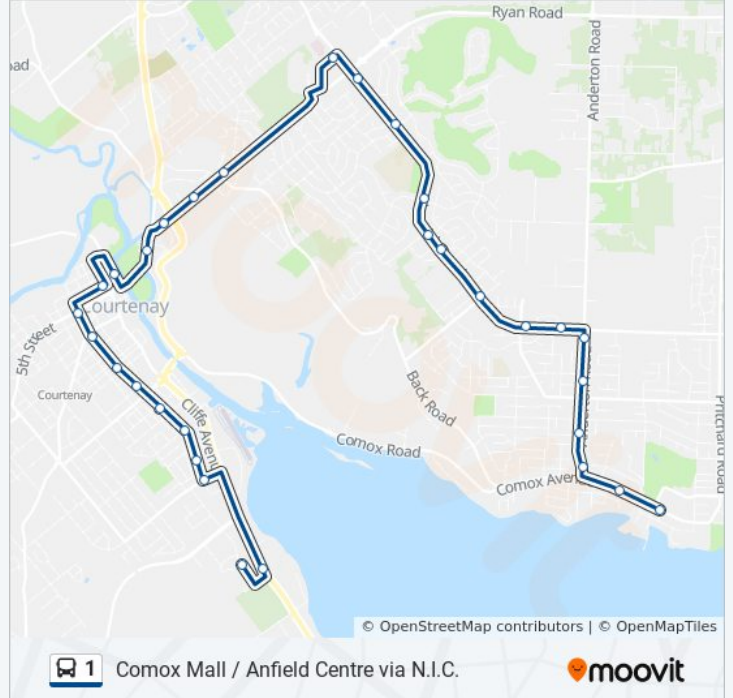

Use the Moovit App to find the closest 1 bus station near you and find out when is the next 1 bus arriving.

Direction: Anfield Centre via Downtown

31 stops

[VIEW LINE SCHEDULE](#)

Comox Mall Exch Bay A
 Comox at Ellis
 Anderton at Buena Vista
 Anderton at Mckenzie
 Anderton at Bolt
 Anderton at Guthrie
 Guthrie at Stadacona
 Guthrie at Aspen
 Lerwick at Mcdonald
 Lerwick at Inverclyde
 Lerwick 2100 Block
 Lerwick at Valley View
 Lerwick at Malahat
 Lerwick 470 Block
 NIC Exchange Bay A
 Ryan at Back
 Ryan 1000 Block
 Ryan at Puntledge
 Old Island at Puntledge
 Anderton at 3rd St
 Downtown Exchange

1 bus Info**Direction:** Anfield Centre via Downtown**Stops:** 31**Trip Duration:** 32 min**Line Summary:**

Fitzgerald at 5th St
 Fitzgerald at 8th St
 Fitzgerald at 13th St
 Fitzgerald at 16th Street
 Fitzgerald at 18th St
 Fitzgerald at 21st St
 Fitzgerald at 23rd St
 Driftwood Mall Exchange Bay B
 Cliffe at Anfield
 Anfield Centre

Direction: Comox Mall via N.I.C.

31 stops

[VIEW LINE SCHEDULE](#)

Anfield Centre
 Kilpatrick at 30th
 Kilpatrick at 29th St
 Driftwood Mall
 Driftwood Mall Exchange Bay A
 Fitzgerald at 21st St
 Fitzgerald at 19th
 Fitzgerald at 16th St
 Fitzgerald at 13th St
 Fitzgerald at 8th St
 Fitzgerald at 5th St
 4th St at Cliffe Ave
 5th St 70 Block
 Old Island at Puntledge
 Ryan at Puntledge
 Ryan 1140 Block
 NIC Exchange Bay B
 Lerwick 460 Block

1 bus Info

Direction: Downtown

Stops: 21

Trip Duration: 17 min

Line Summary:

Ryan 1000 Block

Ryan at Puntledge

Old Island at Puntledge