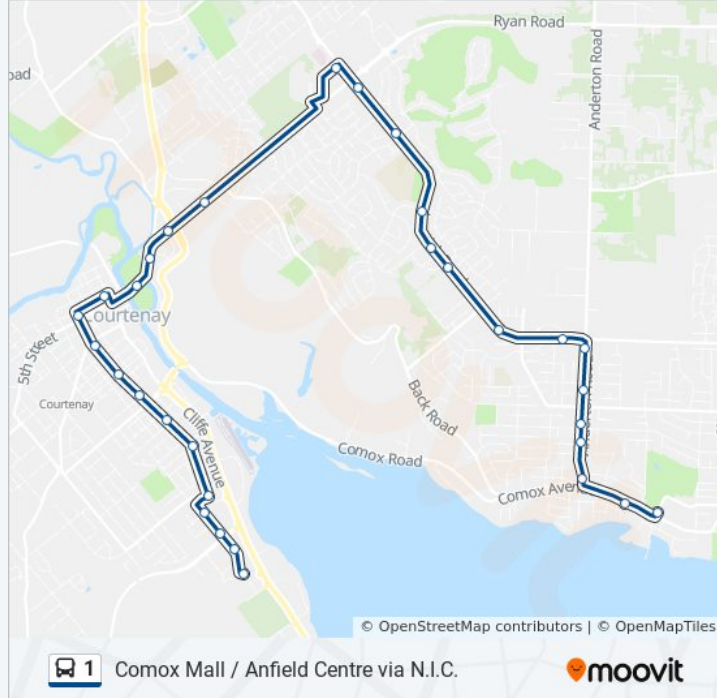

1 bus Info**Direction:** Anfield Centre via Downtown**Stops:** 31**Trip Duration:** 32 min**Line Summary:**

Fitzgerald at 5th St
 Fitzgerald at 8th St
 Fitzgerald at 13th St
 Fitzgerald at 16th Street
 Fitzgerald at 18th St
 Fitzgerald at 21st St
 Fitzgerald at 23rd St
 Driftwood Mall Exchange Bay B
 Cliffe at Anfield
 Anfield Centre

1 bus Info

Direction: Comox Mall via N.I.C.

Stops: 31

Trip Duration: 31 min

Line Summary:

Lerwick at Malahat

Lerwick at Valley View

Lerwick 2130 Block

Lerwick at Inverclyde

Guthrie 2260 Block

Guthrie at Stadacona

Anderton at Guthrie

Anderton at Bolt

Anderton at Robb

Anderton at Mckenzie

Anderton at Buena Vista

Comox at Ellis

Comox Mall Exch Bay B

Direction: Downtown

21 stops

[VIEW LINE SCHEDULE](#)

Comox Mall Exch Bay A

Comox at Ellis

Anderton at Buena Vista