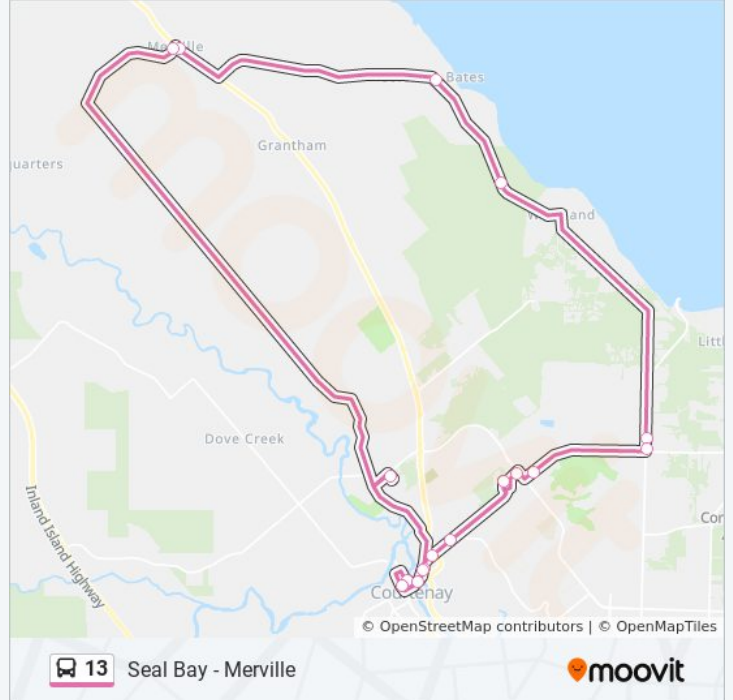

Direction: Seal Bay - Merville

18 stops

[VIEW LINE SCHEDULE](#)

Downtown Exchange Bay A

5th St 70 Block

Old Island at Puntledge

Ryan at Puntledge

Ryan 1140 Block

NIC Campus

NIC Exchange Bay B

Ryan 3070 Block

Anderton at Ryan

Anderton at Greenwood

Bates at Seal Bay Park

Bates Rd at Coleman Rd

Island Hwy N at Sackville

Merville Rd at Island Hwy

Comox Valley Sports Centre

Old Island at Puntledge

Anderton at 3rd St

Downtown Exchange Bay A

13 bus Time Schedule

Seal Bay - Merville Route Timetable:

Sunday	Not Operational
Monday	Not Operational
Tuesday	9:37 AM - 4:37 PM
Wednesday	Not Operational
Thursday	9:37 AM - 4:37 PM
Friday	Not Operational
Saturday	Not Operational

13 bus Info

Direction: Seal Bay - Merville

Stops: 18

Trip Duration: 52 min

Line Summary:

13 bus time schedules and route maps are available in an offline PDF at moovitapp.com. Use the [Moovit App](#) to see live bus times, train schedule or subway schedule, and step-by-step directions for all public transit in Southwest British Columbia.