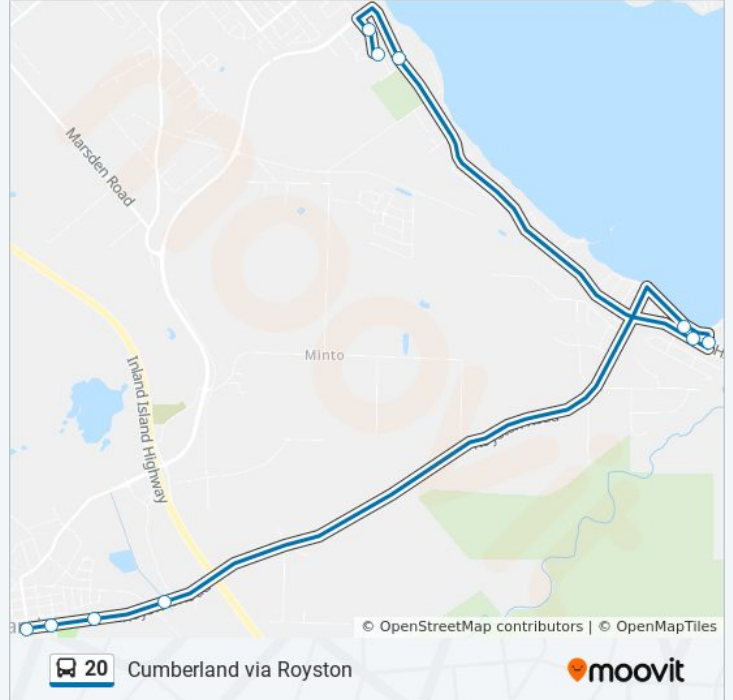

Direction: Cumberland via Royston

12 stops

[VIEW LINE SCHEDULE](#)

Driftwood Mall Exchange Bay A

Cliffe at Anfield

Anfield Centre

Kilpatrick at 30th

Cliffe at Anfield

Marine at Greig

Hayward at Island Hwy S

Island Hwy S 3970 Block

Dunsmuir at Union

Dunsmuir at Carlisle

Dunsmuir at Sixth

Dunsmuir at Fourth

20 bus Time Schedule

Cumberland via Royston Route Timetable:

Sunday	12:50 PM - 2:50 PM
Monday	10:25 AM - 4:51 PM
Tuesday	10:25 AM - 4:51 PM
Wednesday	10:25 AM - 4:51 PM
Thursday	10:25 AM - 4:51 PM
Friday	10:25 AM - 4:51 PM
Saturday	7:58 AM - 7:34 PM

20 bus Info

Direction: Cumberland via Royston

Stops: 12

Trip Duration: 15 min

Line Summary:

20 bus time schedules and route maps are available in an offline PDF at moovitapp.com. Use the [Moovit App](#) to see live bus times, train schedule or subway schedule, and step-by-step directions for all public transit in Southwest British Columbia.