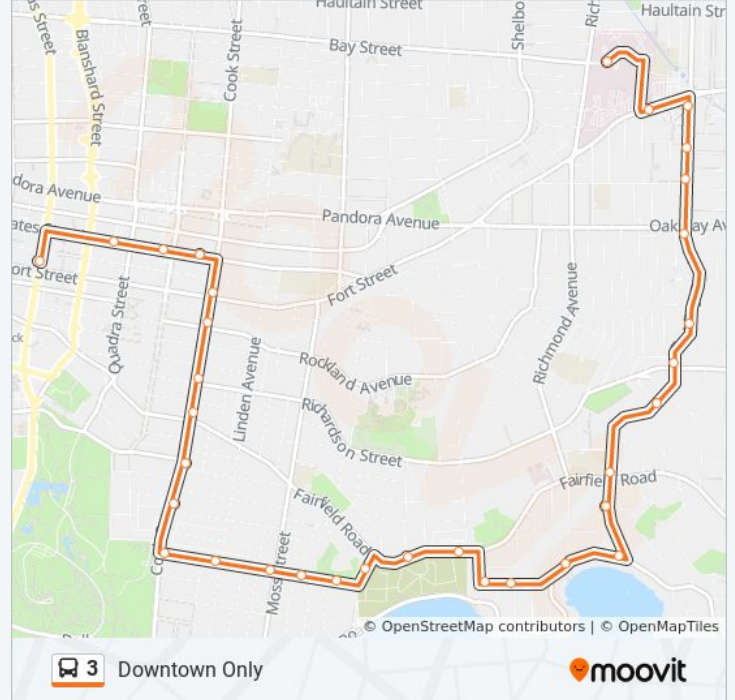

Use the Moovit App to find the closest 3 bus station near you and find out when is the next 3 bus arriving.

Direction: Downtown Only
 33 stops
[VIEW LINE SCHEDULE](#)

- Royal Jubilee Hospital
- Fort at Lee
- Foul Bay at Fort
- Foul Bay at Bouchier
- Foul Bay at Leighton
- Foul Bay at Oak Bay
- 900 Blk Fould Bay Rd
- Foul Bay at Richardson
- Foul Bay at Runnymede
- Foul Bay at Fairfield
- Foul Bay at Beaven
- Crescent at Foul Bay
- Crescent at Richmond
- Ross at Wildwood
- Ross at St Charles
- Fairfield at St Charles
- Fairfield at Arnold
- Memorial at May
- May at Eberts
- May at Olive
- May at Moss

Yates at Cook

Yates at Vancouver

Yates at Quadra

Douglas at Fort

Direction: James Bay

35 stops

[VIEW LINE SCHEDULE](#)

Royal Jubilee Hospital

Fort at Lee

Foul Bay at Fort

Foul Bay at Bouchier

Foul Bay at Leighton

Foul Bay at Oak Bay

900 Blk Fould Bay Rd

Foul Bay at Richardson

Foul Bay at Runnymede

Tuesday	6:03 AM - 8:26 PM
Wednesday	6:03 AM - 8:26 PM
Thursday	6:03 AM - 8:26 PM
Friday	7:42 AM - 7:26 PM
Saturday	7:15 AM - 8:22 PM

3 bus Info

Direction: James Bay - via Quimper Loop

Stops: 37

Trip Duration: 32 min