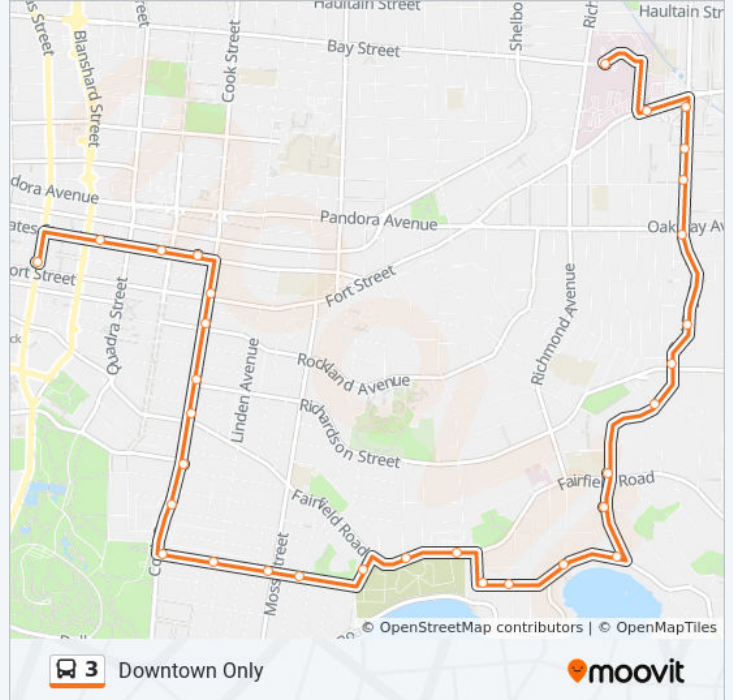

39 stops

[VIEW LINE SCHEDULE](#)

Royal Jubilee Hospital

Fort at Lee

Foul Bay at Fort

Foul Bay at Bouchier

Foul Bay at Leighton

Foul Bay at Oak Bay

3 bus Info

Direction: James Bay - via Linden

Stops: 39

Trip Duration: 35 min

Line Summary:

- Crescent at Foul Bay
- Crescent at Richmond
- Ross at Wildwood
- Ross at St Charles
- Fairfield at St Charles
- Fairfield at Arnold
- Memorial at May
- May at Eberts
- Eberts at Bushby
- Bushby at Joseph
- George at Moss
- Moss at Dallas
- Dallas at Wellington
- Linden at Faithful
- May at Linden
- May at Cook
- Cook at Oxford
- Cook at Southgate
- Cook at Fairfield
- Cook at Richardson
- Cook at Rockland
- Cook at Fort
- Yates at Cook
- Yates at Vancouver
- Yates at Quadra
- Douglas at Fort
- Douglas at Courtney
- Legislature Exchange

Direction: James Bay - via Quimper Loop

37 stops

[VIEW LINE SCHEDULE](#)

Royal Jubilee Hospital

3 bus Time Schedule

James Bay - via Quimper Loop Route Timetable:

Sunday	7:42 AM - 7:26 PM
Monday	6:03 AM - 8:26 PM

Line Summary:

 [3 bus Line Map](#)

Douglas at Fort

Douglas at Courtney

Legislature Exchange

Direction: Royal Jubilee - Cook St Village

45 stops

[VIEW LINE SCHEDULE](#)