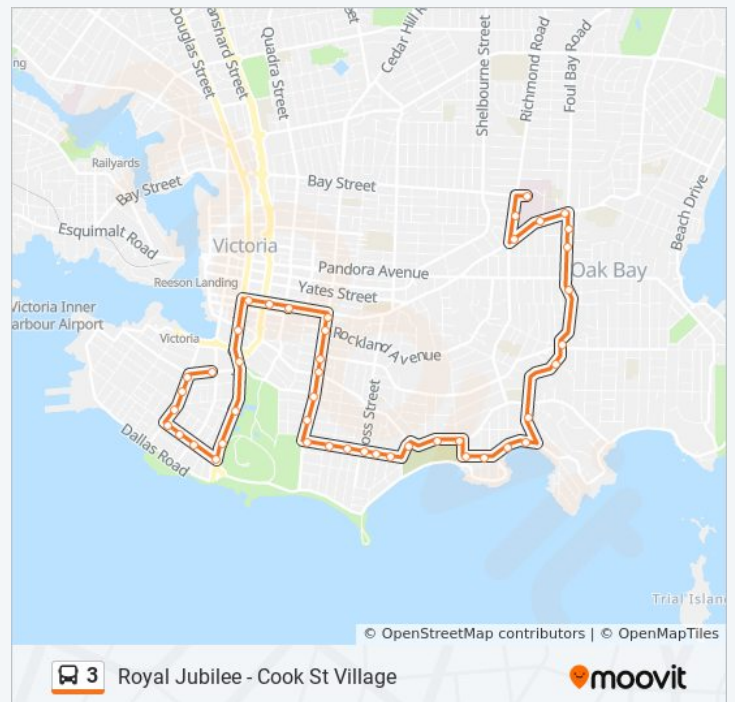

Line Summary:

 [3 bus Line Map](#)

Douglas at Fort

Douglas at Courtney

Legislature Exchange

Direction: Royal Jubilee - Cook St Village

45 stops

[VIEW LINE SCHEDULE](#)

May at Moss

May at Joseph

3 bus Time Schedule

Royal Jubilee - Cook St Village Route Timetable:

Sunday	8:10 AM - 7:53 PM
Monday	6:09 AM - 8:57 PM
Tuesday	6:09 AM - 8:57 PM
Wednesday	6:09 AM - 8:57 PM
Thursday	6:09 AM - 8:57 PM
Friday	8:10 AM - 7:53 PM
Saturday	7:13 AM - 8:21 PM

3 bus Info

Direction: Royal Jubilee - Cook St Village

Stops: 45

Trip Duration: 37 min

Line Summary:

May at Eberts

Memorial at Fairfield

Fairfield at Stannard