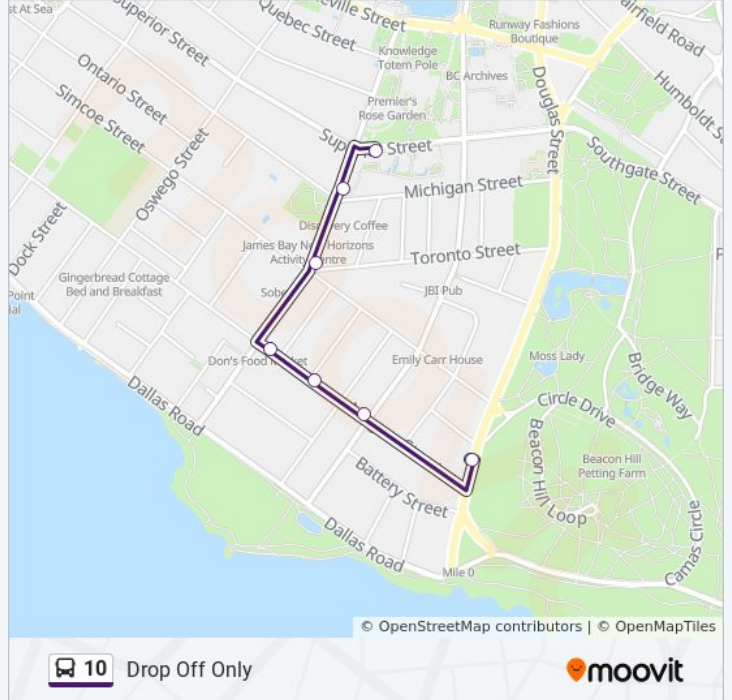

## Direction: Drop Off Only

7 stops

[VIEW LINE SCHEDULE](#)

Douglas at Beacon - Beacon Hill Park  
Niagara at Government  
Niagara at Clarence  
Niagara at Menzies  
Menzies at Toronto  
Menzies at Michigan  
Superior at Gov'T - Legislature Terminal

## 10 bus Info

**Direction:** Drop Off Only

**Stops:** 7

**Trip Duration:** 3 min

**Line Summary:**

**Direction: James Bay - via VIC West**

25 stops

[VIEW LINE SCHEDULE](#)

**10 bus Info**

**Direction:** James Bay - via VIC West

**Stops:** 25

**Trip Duration:** 25 min

**Line Summary:**

 [10 bus Line Map](#)

Johnson at Wharf

Johnson at Broad

**Direction: To VIC West Only**

15 stops

[VIEW LINE SCHEDULE](#)

Royal Jubilee Hospital

Fort at Lee

Fort at Richmond

Richmond at Denman

Bay at Shakespeare