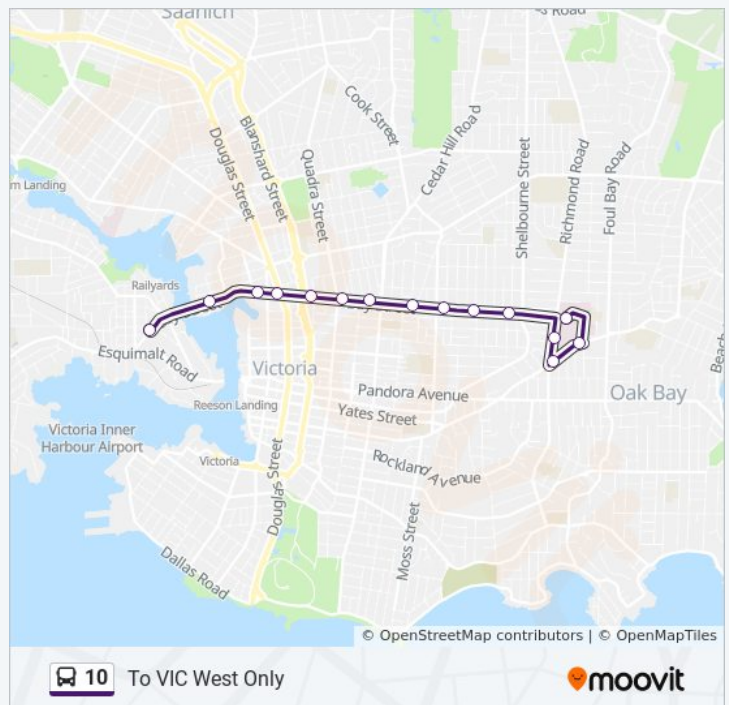

Bay at Howard

Royal Jubilee Hospital

Direction: To VIC West Only

15 stops

[VIEW LINE SCHEDULE](#)

Royal Jubilee Hospital

Fort at Lee

Fort at Richmond

Richmond at Denman

Bay at Shakespeare

Bay at Belmont

Bay at Roseberry

Bay at Cedar Hill

Bay at Prior (for Cook St)

Bay at Quadra

Bay at Dowler

Bay at Douglas

Bay at Rock Bay

Bay at Turner

Bay at Wilson

10 bus Time Schedule

To VIC West Only Route Timetable:

Sunday	8:10 PM
Monday	Not Operational
Tuesday	Not Operational
Wednesday	Not Operational
Thursday	Not Operational
Friday	8:10 PM
Saturday	Not Operational

10 bus Info

Direction: To VIC West Only

Stops: 15

Trip Duration: 10 min

Line Summary:

10 bus time schedules and route maps are available in an offline PDF at moovitapp.com. Use the [Moovit App](#) to see live bus times, train schedule or subway schedule, and step-by-step directions for all public transit in Southwest British Columbia.

[About Moovit](#) • [MaaS Solutions](#) • [Supported Countries](#) • [Mooviter Community](#)

Check Live Arrival Times