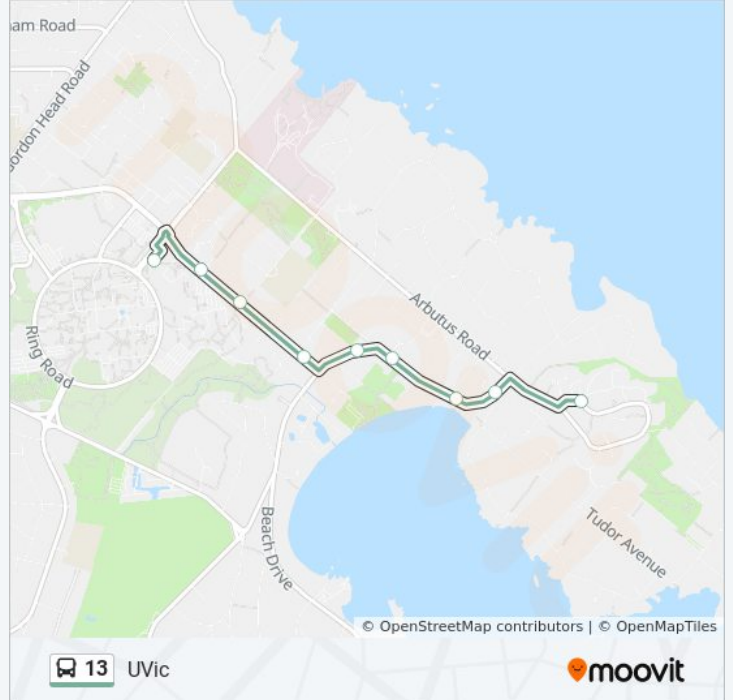

 13

Ten Mile Point

Get The App

The 13 bus line (Ten Mile Point) has 2 routes. For regular weekdays, their operation hours are:

(1) Ten Mile Point: 9:20 AM - 4:02 PM(2) UVic: 9:27 AM - 4:09 PM

Use the Moovit App to find the closest 13 bus station near you and find out when is the next 13 bus arriving.

Direction: Ten Mile Point

11 stops

[VIEW LINE SCHEDULE](#)

UVic Exchange

Sinclair at Clarndon

Cadboro Bay at Sinclair

Cadboro Bay at Maynard

Cadboro Bay at Cherrilee

Stops: 11

Trip Duration: 7 min

Line Summary:

Direction: UVic

9 stops

[VIEW LINE SCHEDULE](#)

- Arbutus at Juan De Fuca
- Telegraph Bay at Seaview
- Cadboro Bay at Dawe
- Cadboro Bay at Cherrilee
- Cadboro Bay at Maynard
- Sinclair at Hobbs
- Sinclair at Haro
- Sinclair at Clarndon
- UVic Exchange

13 bus Info

Direction: UVic

Stops: 9

Trip Duration: 5 min

Line Summary:

13 bus time schedules and route maps are available in an offline PDF at moovitapp.com. Use the [Moovit App](#) to see live bus times, train schedule or subway schedule, and step-by-step directions for all public transit in Southwest British Columbia.