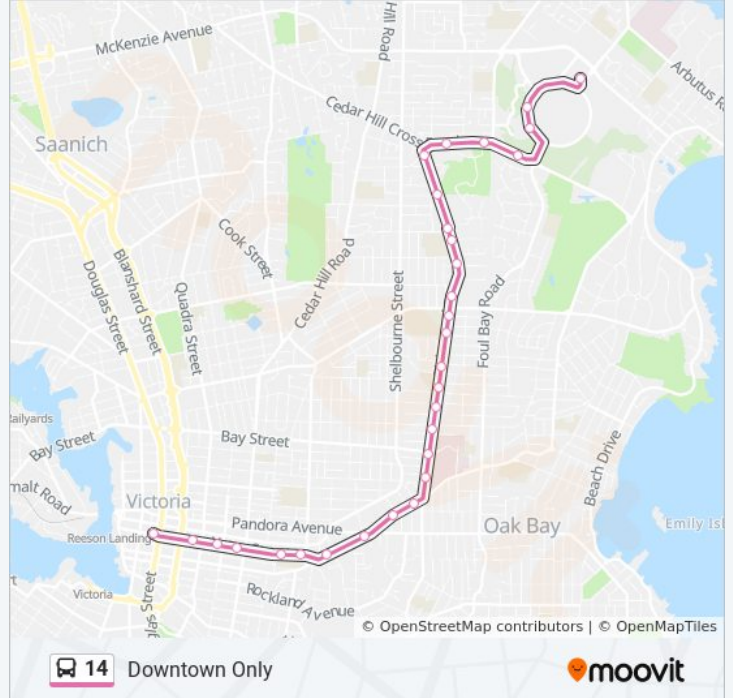

Use the Moovit App to find the closest 14 bus station near you and find out when is the next 14 bus arriving.

**Direction: Downtown Only**

30 stops

[VIEW LINE SCHEDULE](#)

- UVic Exchange
- Ring Rd. at McGill
- Ring Rd at Parking Lot 6
- Cedar Hill Cross Rd. at University Dr
- Cedar Hill Cross Rd. at Mayfair
- Cedar Hill Cross Rd. at Iona
- Richmond at Poplar
- Richmond at Cedar
- Richmond at Knight
- Richmond at Woodley
- Richmond at Ernest
- Richmond at Argyle - Camosun College
- Richmond at Watson
- Richmond at Forrester
- Richmond at Allenby
- Richmond at Carnarvon
- Richmond at Kings
- Richmond at Adanac
- Richmond at Bay - Royal Jubilee Hospital
- Richmond at Coronation
- Fort at Ashgrove

**14 bus Info**

**Direction:** Downtown Only

**Stops:** 30

**Trip Duration:** 25 min

**Line Summary:**

Fort at Morrison

Fort at Pandora - Oak Bay Junction

Fort at Stanley

Yates at Fernwood

Yates at Ormond

Yates at Cook

Yates at Vancouver

Yates at Quadra

Yates at Broad / Douglas

**Direction: UVic - via Richmond**

60 stops

[VIEW LINE SCHEDULE](#)

Victoria General Hospital

Watkiss Way at Hospital Way

Watkiss Wy at Helmcken - Eagle Creek Vlg

Helmcken at Hwy 1 N/B Ramp

Helmcken at Hwy 1 S/B Ramp

Helmcken at Werra

Helmcken at Caton