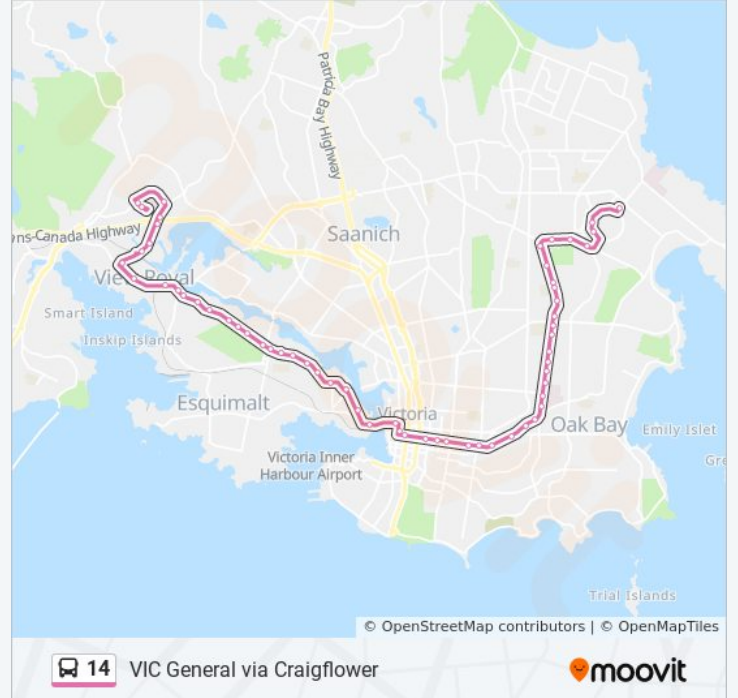

Use the Moovit App to find the closest 14 bus station near you and find out when is the next 14 bus arriving.

**Direction: Downtown Only**

30 stops

[VIEW LINE SCHEDULE](#)

- UVic Exchange
- Ring Rd. at McGill
- Ring Rd at Parking Lot 6
- Cedar Hill Cross Rd. at University Dr
- Cedar Hill Cross Rd. at Mayfair
- Cedar Hill Cross Rd. at Iona
- Richmond at Poplar
- Richmond at Cedar
- Richmond at Knight
- Richmond at Woodley
- Richmond at Ernest
- Richmond at Argyle - Camosun College
- Richmond at Watson
- Richmond at Forrester
- Richmond at Allenby
- Richmond at Carnarvon
- Richmond at Kings
- Richmond at Adanac
- Richmond at Bay - Royal Jubilee Hospital
- Richmond at Coronation
- Fort at Ashgrove

**14 bus Info**

**Direction:** Downtown Only

**Stops:** 30

**Trip Duration:** 25 min

**Line Summary:**

Fort at Morrison

Fort at Pandora - Oak Bay Junction

Fort at Stanley

### Direction: VIC General - via Craigflower

59 stops

[VIEW LINE SCHEDULE](#)

UVic Exchange

Ring Rd. at McGill

Ring Rd at Parking Lot 6

Cedar Hill Cross Rd. at University Dr

Cedar Hill Cross Rd. at Mayfair

Craigflower at Admirals

Island Hwy at Shoreline

Island Hwy at Glentana - Shoreline Sch

Island Hwy at Plowright

Helmcken at Island Hwy

Helmcken at Midwood

Helmcken at Parkcrest

Helmcken at Hwy 1 S/B Ramp