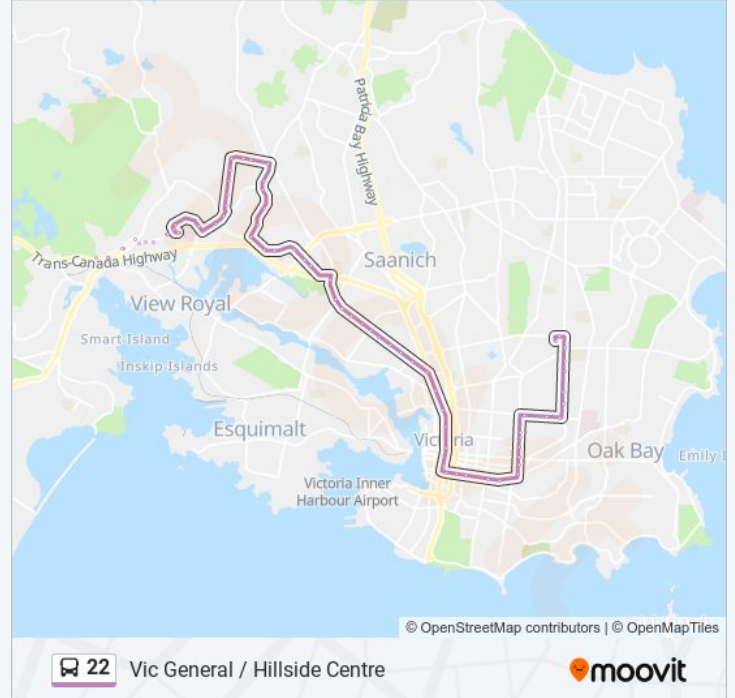

Use the Moovit App to find the closest 22 bus station near you and find out when is the next 22 bus arriving.

Direction: Hillside Ctr via Hastings

73 stops

[VIEW LINE SCHEDULE](#)

- Victoria General Hospital
- Watkiss Way at Stoneridge Dr
- Watkiss Way at Talcott Rd
- Watkiss Way at Burnside Rd W
- Watkiss Way at Creed Rd
- Watkiss Way at Marler Dr
- Watkiss Way at Flury Heights
- Watkiss Way at Marler Dr
- Watkiss Way at Creed Rd
- Watkiss Way at Burnside Rd W
- Watkiss Way at Talcott Rd
- Watkiss Way at Erskine Lane
- Watkiss Way at Hospital Way
- Victoria General Hospital
- Watkiss Way at Hospital Way
- Watkiss Way at Helmcken Rd
- Helmcken Rd at Camden Ave
- Helmcken Rd at Burnside Rd W
- Holland Ave at Helmcken Rd
- 3900 Blk Holland Ave
- Holland Ave at Blue Ridge Rd

Douglas St at Bay St

Douglas St at Discovery St

Douglas St at Pandora Ave

Douglas St at View St

Fort St at Douglas St

Fort St at Blanshard St

Fort St at Quadra St

Fort St at Cook St

Fort St at Linden Ave

Fernwood Rd at Yates St

Fernwood Rd at Johnson St

Fernwood Rd at Pandora Ave

Fernwood Rd at Grant St

Fernwood Rd at Gladstone St

Fernwood Rd at Pembroke St

Bay St at Fernwood Rd

Hillside Centre

Direction: To Downtown Only

19 stops

[VIEW LINE SCHEDULE](#)

Hillside Centre

Shelbourne St at Hillside Centre

Shelbourne St at Hillside Ave

Shelbourne St at Pearl St