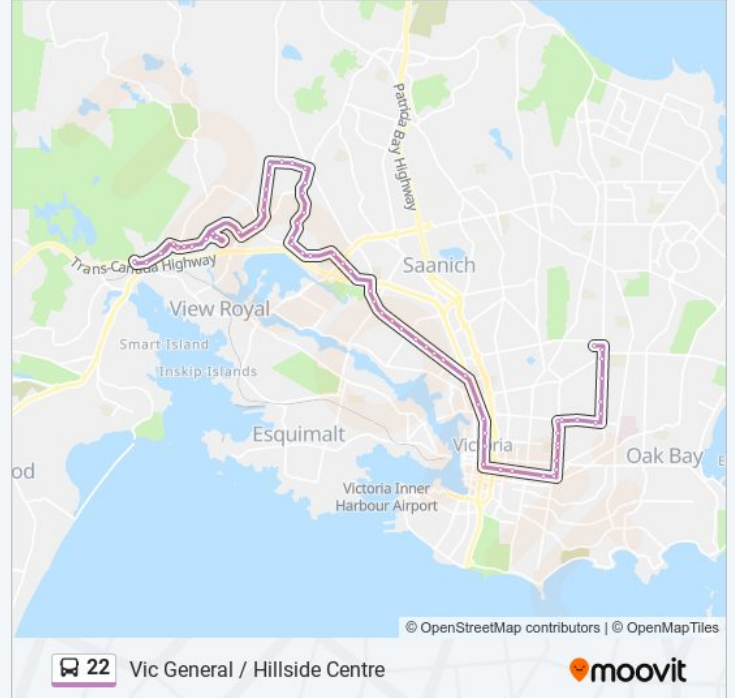

22 bus Info

Direction: VIC General - Watkiss Way via Hastings

Stops: 68

Trip Duration: 62 min

Line Summary:

Yates St at Fernwood Rd

Yates St at Ormond St

Yates St at Vancouver St

3900 Blk Wilkinson Rd

Wilkinson Rd at South Valley Dr

Wilkinson Rd at Glen Tara Lane

Hastings St at Interurban Rd

Hastings St at Santa Anita Ave

Hastings St at Auldfarm Lane

Holland Ave at Hastings St

4000 Blk Holland Ave