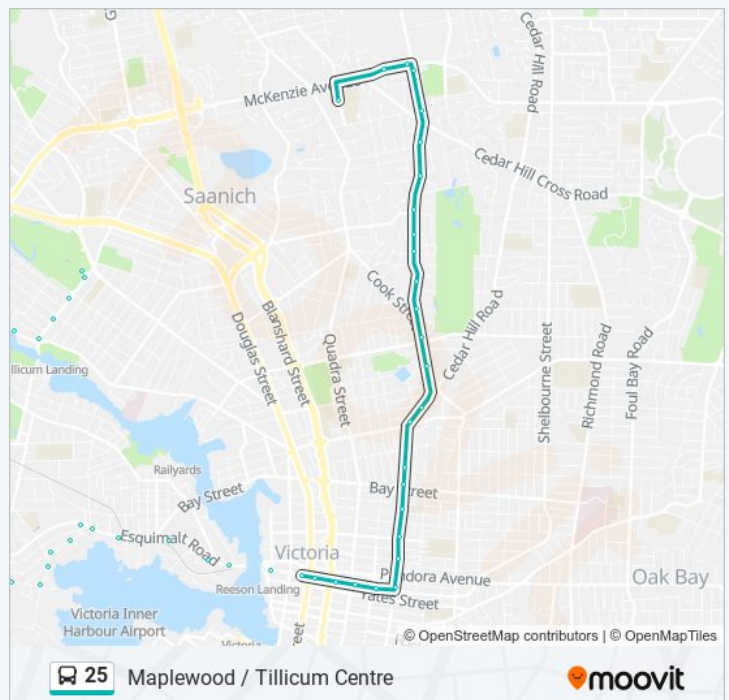

### 25 bus Info

**Direction:** Admirals Walk via Munro

**Stops:** 60

**Trip Duration:** 48 min

**Line Summary:**

Cook St at Bay St  
Cook St at Princess Ave  
Cook St at Caledonia Ave  
Cook St at Pandora Ave  
Yates St at Vancouver St  
Yates St at Quadra St  
Yates St at Douglas St  
Government St at Johnson St  
Pandora Ave at Store St  
Esquimalt Rd at Harbour Rd  
Esquimalt Rd at Tye Rd  
Esquimalt Rd at Sitkum Rd  
Esquimalt Rd at Catherine St  
Esquimalt Rd at Maitland St  
Esquimalt Rd at Dominion Rd  
Dunsmuir Rd at Garrett Pl  
Dunsmuir Rd at Head St  
Head St at Paradise St  
Gore St at Lyall St  
Lyll St at Macaulay St  
Lampson St at Lyall St  
Lampson St at Wychbury Ave  
Lampson St at Bewdley Ave  
Lampson St at Munro St  
Munro St at Kinver St  
Munro St at Plaskett Pl  
Fraser St at Bewdley Ave  
Fraser St at Wychbury Ave  
Lyll St at Fraser St  
Lyll St at Admirals Rd  
Admirals Rd at Esquimalt Rd  
Admirals Rd at Naden Way  
Admirals Rd at Colville Rd

Admirals Rd at Naden Way

Admirals Rd at Esquimalt Rd

Admirals Rd at Lyall St

Fraser St at Juno St

Fraser St at Wychbury Ave

Munro St at Fraser St

Munro St at Plaskett Pl

Munro St at Kinver St

**25 bus Time Schedule**

Maplewood Route Timetable:

Sunday	07:34 - 22:10
Monday	07:34 - 22:10
Tuesday	06:00 - 22:12
Wednesday	06:00 - 22:12
Thursday	06:00 - 22:12
Friday	06:00 - 22:12
Saturday	07:16 - 22:09

**25 bus Info**

**Direction:** Maplewood

**Stops:** 66

**Trip Duration:** 50 min

**Line Summary:**

Lampson St at Munro St

Lampson St at Bewdley Ave

Lampson St at Wychbury Ave