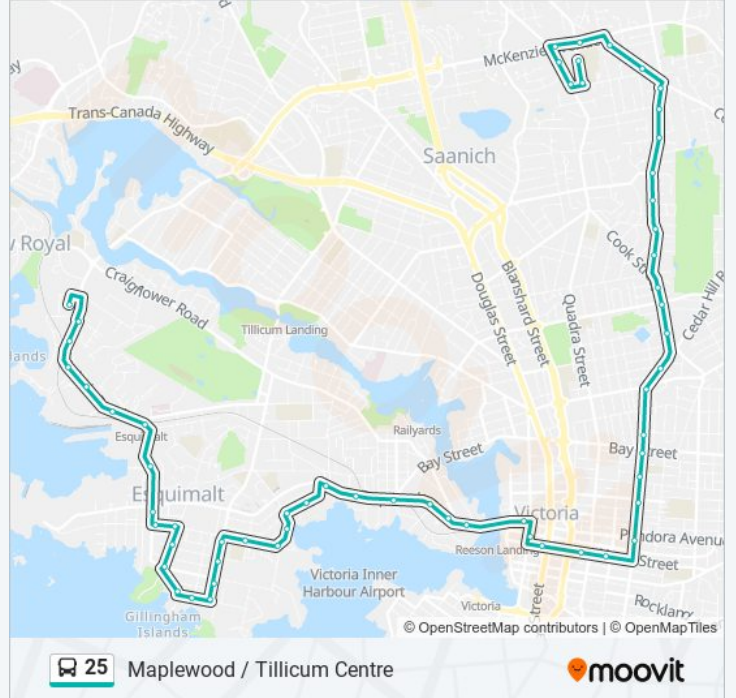

### Direction: Admirals Walk via Munro

60 stops

[VIEW LINE SCHEDULE](#)

- Borden St at Mckenzie Ave
- Borden St at Reynolds Rd
- Quadra St at Reynolds Rd
- Quadra St at Mckenzie Ave South Side
- Mckenzie Ave at Quadra St
- Mckenzie Ave at Borden St
- Cedar Hill X Rd at Astra Pl
- Cedar Hill X Rd at Reynolds Rd
- Blenkinsop Rd at Cedar Hill X Rd
- Blenkinsop Rd at Union Rd
- Blenkinsop Rd at Judge Pl
- Blenkinsop Rd at Tattersall Dr
- Maplewood Rd at Pike St
- Maplewood Rd at Camrose Cres
- Maplewood Rd at Cook St
- Cook St at Slater St
- Cook St at Finlayson St
- Cook St at Summit Ave
- Cook St at Vista Hts
- Cook St at Hillside Ave
- Cook St at Haultain St

### 25 bus Info

**Direction:** Admirals Walk via Munro

**Stops:** 60

**Trip Duration:** 48 min

**Line Summary:**

Cook St at Bay St  
Cook St at Princess Ave  
Cook St at Caledonia Ave  
Cook St at Pandora Ave  
Yates St at Vancouver St  
Yates St at Quadra St  
Yates St at Douglas St  
Government St at Johnson St  
Pandora Ave at Store St  
Esquimalt Rd at Harbour Rd  
Esquimalt Rd at Tye Rd  
Esquimalt Rd at Sitkum Rd  
Esquimalt Rd at Catherine St  
Esquimalt Rd at Maitland St  
Esquimalt Rd at Dominion Rd  
Dunsmuir Rd at Garrett Pl  
Dunsmuir Rd at Head St  
Head St at Paradise St  
Gore St at Lyall St  
Lyll St at Macaulay St  
Lampson St at Lyall St  
Lampson St at Wychbury Ave  
Lampson St at Bewdley Ave  
Lampson St at Munro St  
Munro St at Kinver St  
Munro St at Plaskett Pl  
Fraser St at Bewdley Ave  
Fraser St at Wychbury Ave  
Lyll St at Fraser St  
Lyll St at Admirals Rd  
Admirals Rd at Esquimalt Rd  
Admirals Rd at Naden Way  
Admirals Rd at Colville Rd

Admirals Rd at Coles St

Admirals Rd at Caroline Rd

Admirals Rd at Maplebank Rd

Admirals Rd at Seenupin Rd

Admirals Rd at Lekwammen Dr

Admirals Walk Shopping Centre

**Direction: Maplewood**

66 stops