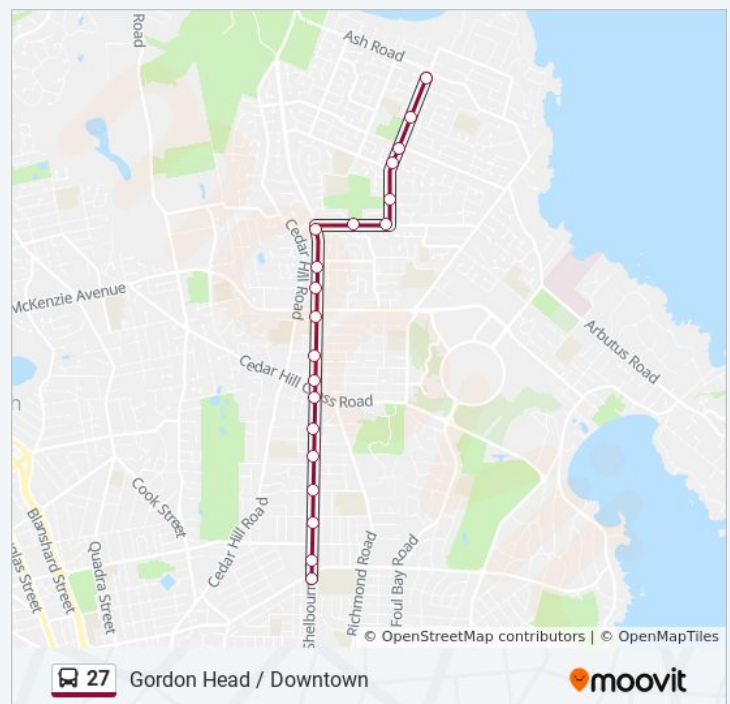

Direction: To Hillside Only

20 stops

[VIEW LINE SCHEDULE](#)

Tyndall at Grandview
Tyndall at Hillcrest
Tyndall at San Juan
Tyndall at Kenmore
Tyndall at San Pedro
Feltham at Tyndall
Feltham at Lambrick
Shelbourne at Feltham
Shelbourne at Glencraig
Shelbourne at University Hgths S.C.
Shelbourne at Mckenzie
Shelbourne at Mortimer
Shelbourne at Broadmead
Shelbourne at Cedar Hill Cross Rd.
Shelbourne at Pear
Shelbourne at Cedar
Shelbourne at Knight
Shelbourne at Mcrae
Shelbourne at N. Dairy - Hillside Ctr.
Hillside at Shelbourne - Hillside Ctr.

Direction: To Mckenzie Only

11 stops

[VIEW LINE SCHEDULE](#)

Tyndall at Grandview
Tyndall at Hillcrest
Tyndall at San Juan
Tyndall at Kenmore

27 bus Time Schedule

To Hillside Only Route Timetable:

Sunday	2:36 AM - 3:05 AM
Monday	12:26 AM
Tuesday	Not Operational
Wednesday	Not Operational
Thursday	Not Operational
Friday	Not Operational
Saturday	12:26 AM

27 bus Info

Direction: To Hillside Only

Stops: 20

Trip Duration: 11 min

Line Summary:

27 bus Time Schedule

To Mckenzie Only Route Timetable:

Sunday	Not Operational
Monday	5:58 PM
Tuesday	5:58 PM
Wednesday	5:58 PM
Thursday	5:58 PM
Friday	Not Operational