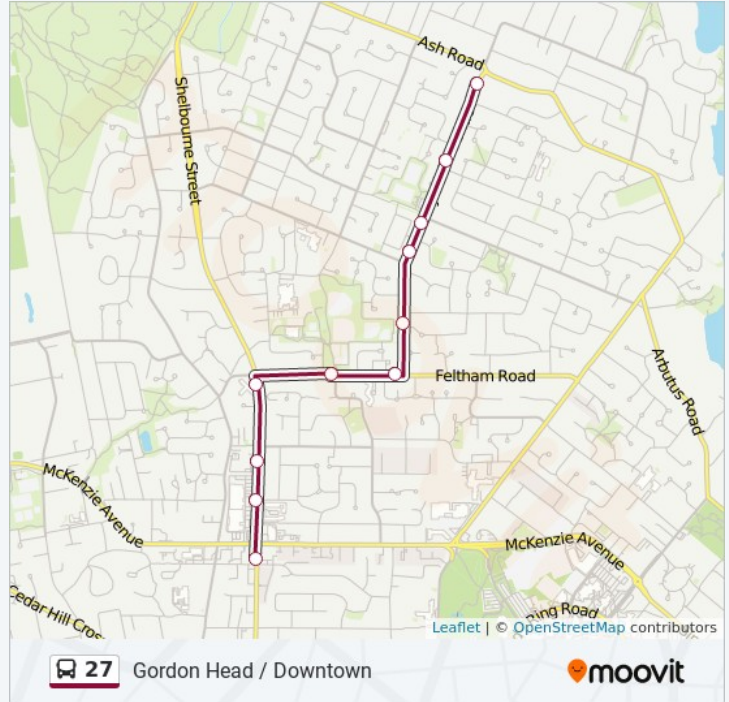

Tyndall at San Pedro

Feltham at Tyndall

Feltham at Lambrick

Shelbourne at Feltham

Shelbourne at Glencraig

Shelbourne at University Hgths S.C.

Shelbourne at Mckenzie

Saturday

Not Operational

27 bus Info

Direction: To Mckenzie Only

Stops: 11

Trip Duration: 8 min

Line Summary:

Direction: X Express - to Downtown

39 stops

[VIEW LINE SCHEDULE](#)

Shelbourne at Mckenzie

Shelbourne at Blair

Shelbourne at Feltham

Feltham at Lambrick

Feltham at Cabot

Tyndall at Feltham

Tyndall at San Pedro

27 bus Info

Direction: X Express - to Downtown

Stops: 39

Trip Duration: 39 min

Line Summary:

Tyndall at Leabrook

Ferndale at Seawood

Ferndale at Pomona