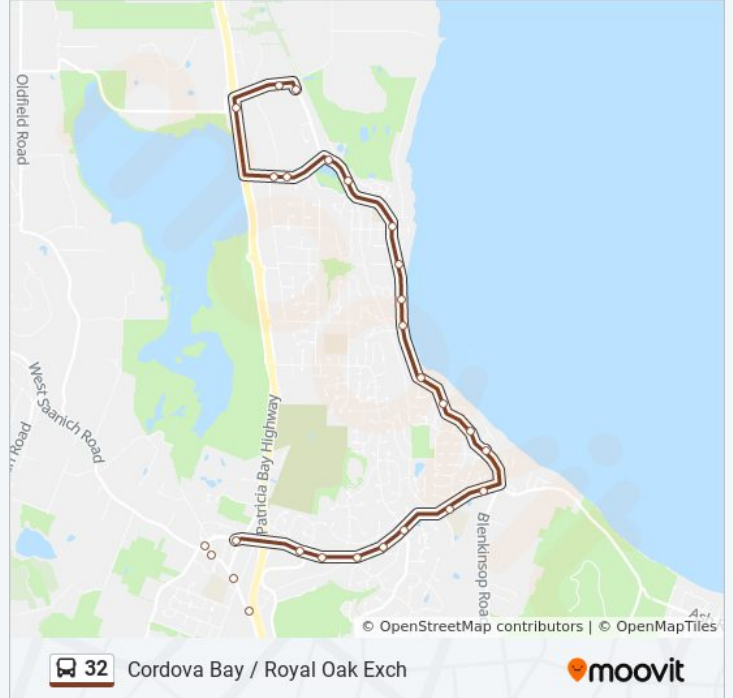

Direction: Cordova Bay

43 stops

[VIEW LINE SCHEDULE](#)

- Legislature Terminal
- Douglas at Blanshard - Royal BC Museum
- Douglas at Humboldt / Burdett
- Douglas at Fort
- Douglas at Pandora - City Hall
- Douglas at Fisgard
- Douglas at Discovery
- Douglas at Queens
- Douglas at Kings
- Douglas at Summit
- Douglas at Finlayson - Mayfair Mall
- Douglas at Cloverdale
- Douglas at Saanich
- Carey at Ravine - Uptown
- Vernon at Ravine - Saanich Mun. Hall
- West Saanich 4360 Block
- West Saanich at Royal Oak Shopping Ctr
- West Saanich at Elk Lake Dr.
- West Saanich at Pipeline
- Royal Oak at West Saanich
- Royal Oak Exch - Commonwealth Place
- Royal Oak at Falaise Dr - Broadmead Vlg

32 bus Info

Direction: Cordova Bay

Stops: 43

Trip Duration: 17 min

Line Summary:

Royal Oak Dr. at Chatterton
 Royal Oak Dr. at Royal Oak Av.
 Royal Oak at Tanglewood
 Royal Oak at Amblewood
 Royal Oak at Lochside
 Royal Oak at Firbank
 Cordova Bay at Timber
 Cordova Bay at Galey
 Cordova Bay at Sunnygrove
 Cordova Bay at Maxine
 Cordova Bay at Claremont
 Cordova Bay at Gloria
 Cordova Bay at Doumac
 Cordova Bay at Walema
 Cordova Bay at Sayward Hill
 Cordova Bay at Fowler
 Cordova Bay at Hill Rise
 Cordova Bay at Alderley
 Hwy 17 at Sayward
 Sayward at Fowler
 Fowler at Sayward

Direction: Downtown

37 stops

[VIEW LINE SCHEDULE](#)

Fowler at Sayward
 Fowler at Menawood
 Fowler at Cordova Bay
 Cordova Bay at Lochside
 Cordova Bay at Sutcliffe
 Cordova Bay at Doumac
 Cordova Bay at Gloria
 Cordova Bay at Haliburton