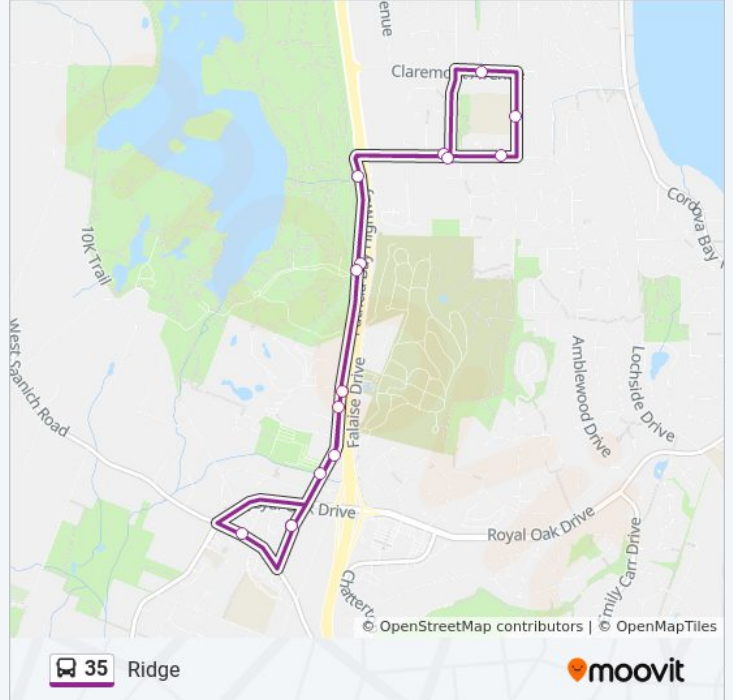

### Direction: Ridge

15 stops

[VIEW LINE SCHEDULE](#)

Royal Oak Exch - Commonwealth Place

West Saanich at Pipeline

Elk Lake Dr. at Commonwealth Place

Elk Lake at Marsett

Elk Lake Dr. at Beaver Lake Access

Elk Lake Dr. at Commonwealth Place

Royal Oak Exch - Commonwealth Place

### 35 bus Time Schedule

Ridge Route Timetable:

Sunday	Not Operational
Monday	6:55 AM - 5:23 PM
Tuesday	6:55 AM - 5:23 PM
Wednesday	6:55 AM - 5:23 PM
Thursday	6:55 AM - 5:23 PM
Friday	Not Operational
Saturday	Not Operational

### 35 bus Info

**Direction:** Ridge

**Stops:** 15

**Trip Duration:** 17 min

**Line Summary:**

35 bus time schedules and route maps are available in an offline PDF at [moovitapp.com](https://moovitapp.com). Use the [Moovit App](#) to see live bus times, train schedule or subway schedule, and step-by-step directions for all public transit in Southwest British Columbia.