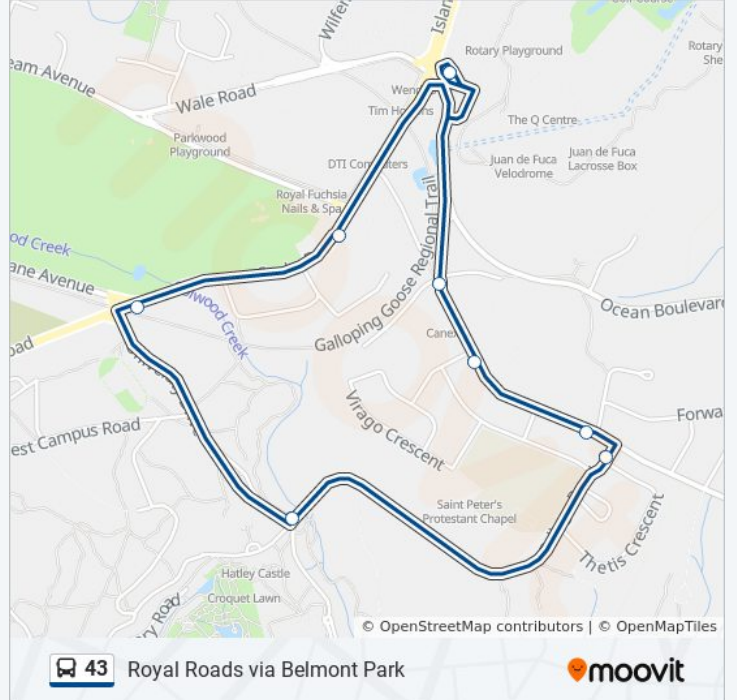

Royal Roads via Belmont Park

Get The App

The 43 bus line Royal Roads via Belmont Park has one route. For regular weekdays, their operation hours are:
(1) Belmont Park - Royal Roads: 7:00 AM - 6:00 PM
Use the Moovit App to find the closest 43 bus station near you and find out when is the next 43 bus arriving.

Direction: Belmont Park - Royal Roads

9 stops

[VIEW LINE SCHEDULE](#)

- Colwood Exch / Westshore Rec Ctr
- Belmont at Ocean Blvd
- Belmont at Egerton
- Belmont at Lascelles
- College at Thetis
- Royal Roads University / Hatley Castle
- Sooke Rd. at Aldeane - Royal Roads U.
- Sooke Rd. at Goldstream
- Colwood Exch / Westshore Rec Ctr

43 bus Time Schedule

Belmont Park - Royal Roads Route Timetable:

Sunday	Not Operational
Monday	7:00 AM - 6:00 PM
Tuesday	7:00 AM - 6:00 PM
Wednesday	7:00 AM - 6:00 PM
Thursday	7:00 AM - 6:00 PM
Friday	Not Operational
Saturday	Not Operational

43 bus Info

Direction: Belmont Park - Royal Roads

Stops: 9

Trip Duration: 10 min

Line Summary:

43 bus time schedules and route maps are available in an offline PDF at moovitapp.com. Use the [Moovit App](#) to see live bus times, train schedule or subway schedule, and step-by-step directions for all public transit in Southwest British Columbia.