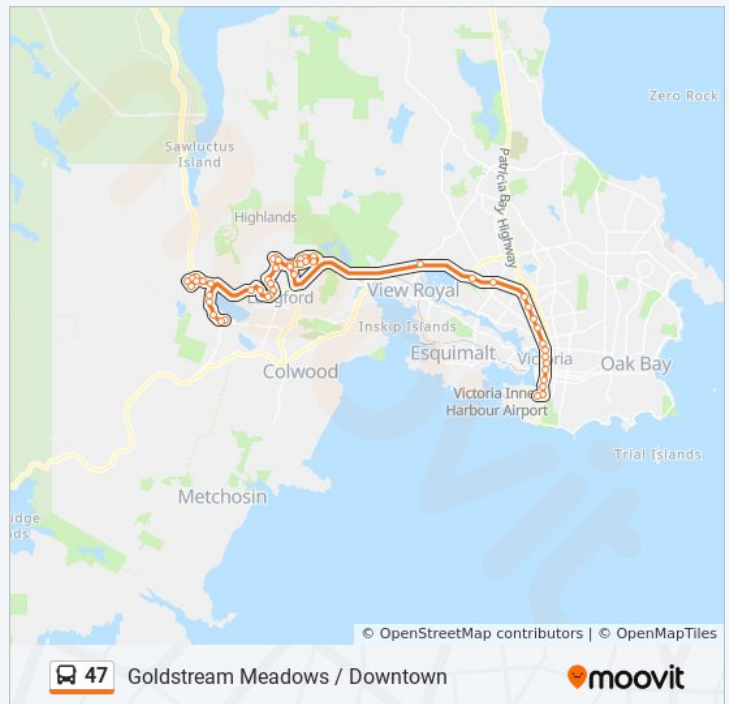

47 bus Info

Direction: Goldstream Mdws - via Thetis Hgts

Stops: 54

Trip Duration: 67 min

Line Summary:

Setchfield at Treanor

Setchfield at High Forest

Florence Lake at Setchfield