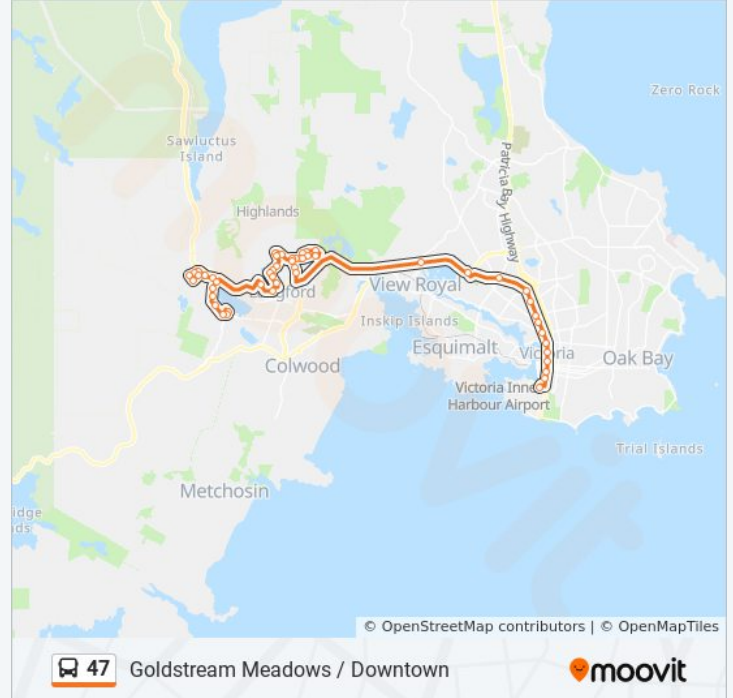

Douglas at Finlayson

Douglas at Summit/Burnside Rd E

Douglas at Hillside / Gorge

Douglas at Bay St.

Douglas at Discovery

Douglas at Pandora - City Hall/Cormorant

Douglas at Fort

Douglas at Courtney

Legislature Exchange

Direction: Goldstream Mdws - via Thetis Hgts
54 stops

[VIEW LINE SCHEDULE](#)

- Legislature Exchange
- Douglas at Blanshard - Royal BC Museum
- Douglas at Humboldt / Burdett
- Douglas at Fort
- Douglas at Pandora - City Hall
- Douglas at Fisgard
- Douglas at Discovery
- Douglas at Queens
- Douglas at Kings
- Douglas at Summit
- Douglas at Finlayson - Mayfair Mall
- Douglas at Cloverdale
- Douglas at Saanich
- Hwy 1 at Tillicum
- Hwy 1 at Mckenzie
- Trans-Canada Hwy at Helmcken
- Millstream at Sunshine TCE
- Millstream at Treanor
- Treanor at Belair
- Treanor at Selwyn
- Bellamy at Phelps
- Phelps at Sabina
- Phelps at Heather Ann
- Treanor at Rockcliffe
- Treanor at Cottier
- Treanor at Bellamy
- Treanor at Hoylake
- Treanor at Belair
- Treanor at Camli
- Treanor at Misty

47 bus Info

Direction: Goldstream Mdws - via Thetis Hgts

Stops: 54

Trip Duration: 67 min

Line Summary:

Setchfield at Treanor

Setchfield at High Forest

Florence Lake at Setchfield