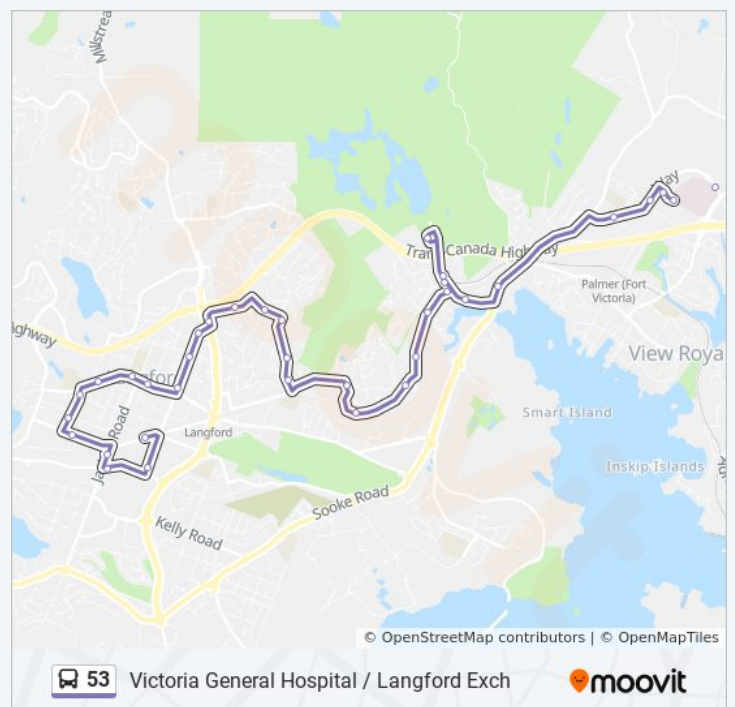

Douglas at Blanshard - Royal BC Museum

Douglas at Humboldt / Burdett

Douglas at Fort

Douglas at Pandora - City Hall

Douglas at Fisgard

Douglas at Discovery

Douglas at Queens

Douglas at Kings

Douglas at Summit

Douglas at Finlayson - Mayfair Mall

Douglas at Cloverdale

Douglas at Saanich

Hwy 1 at Tillicum

Hwy 1 at Mckenzie

Watkiss Wy at Helmcken - Eagle Creek Vlg

Hospital Way at Watkiss Way

Victoria General Hospital

Watkiss Way at Stoneridge

Watkiss Way at Talcott

Burnside Rd W at Watkiss Way

Island Hwy at Six Mile Rd

Six Mile Rd. at Damon

Six Mile Rd. at Chilco

Thetis Lake Parking Lot

Six Mile Rd. at Chilco

Atkins at Anya

Atkins at Myra

Atkins at Country

Atkins 370 Block

Atkins at Crystalview

Selwyn at Selwyn Oaks

Selwyn at Downhome

Selwyn at Leckfield

Tuesday 7:37 AM - 7:47 PM

Wednesday 7:37 AM - 7:47 PM

Thursday 7:37 AM - 7:47 PM

Friday 7:36 AM - 8:28 PM

Saturday 7:36 AM - 8:28 PM

53 bus Info

Direction: Langford Exch - via Atkins

Stops: 50

Trip Duration: 37 min

Line Summary: