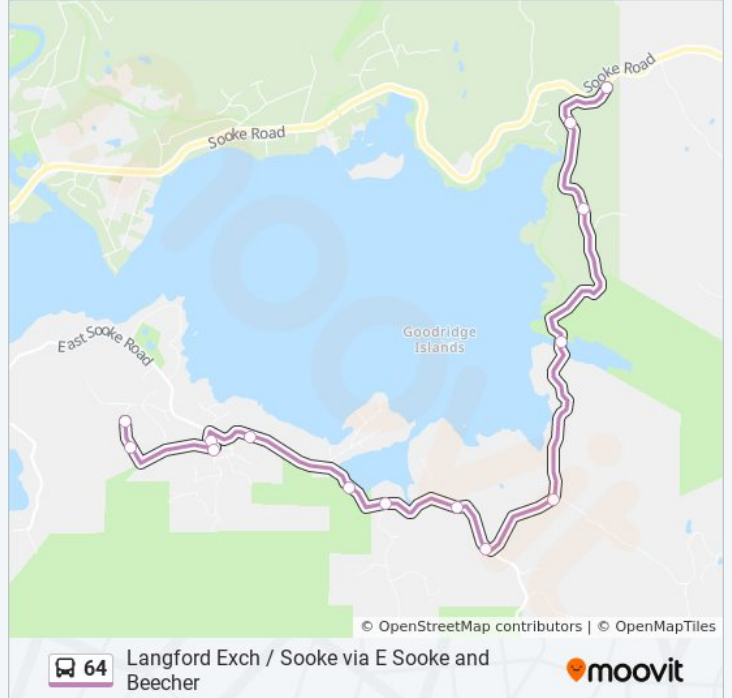

Gillespie 1890 Block

Gillespie at Sooke

Sooke at Gillespie

64 bus Time Schedule

To 17 Mile House Route Timetable:

Sunday	Not Operational
Monday	6:14 AM - 6:41 PM
Tuesday	6:14 AM - 6:41 PM
Wednesday	6:14 AM - 6:41 PM
Thursday	6:14 AM - 6:41 PM
Friday	Not Operational
Saturday	Not Operational

64 bus Info

Direction: To 17 Mile House

Stops: 15

Trip Duration: 21 min

Line Summary:

Direction: To 17 Mile House - via East Sooke

61 stops

[VIEW LINE SCHEDULE](#)