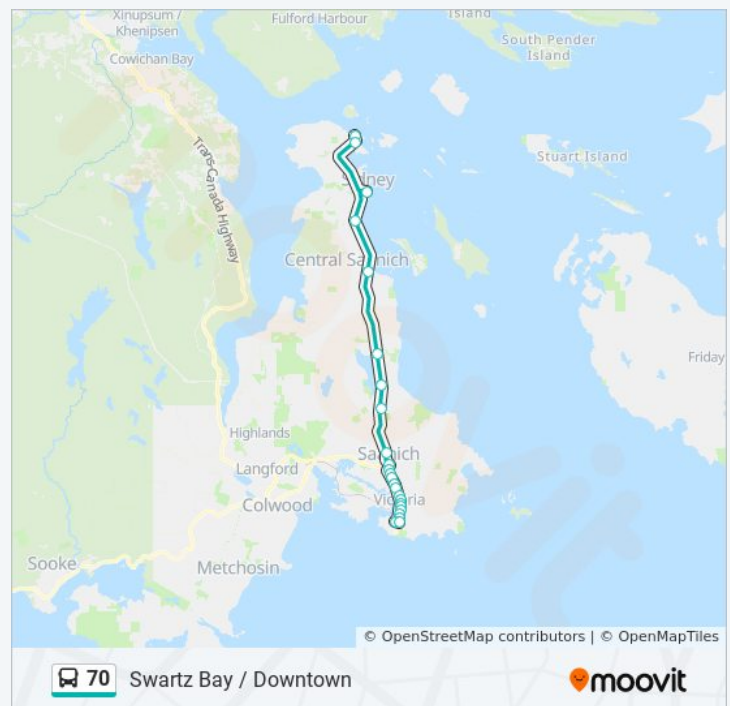

## Direction: Swartz Bay Ferry - via Hwy #17

24 stops

[VIEW LINE SCHEDULE](#)

Legislature Exchange  
Douglas at Blanshard - Royal BC Museum  
Douglas at Humboldt / Burdett  
Douglas at Fort  
Douglas at Pandora - City Hall  
Douglas at Fisgard  
Douglas at Discovery  
Douglas at Queens  
Douglas at Kings  
Douglas at Summit  
Douglas at Finlayson - Mayfair Mall  
Douglas at Cloverdale  
Douglas at Saanich  
Carey at Ravine - Uptown  
Vernon at Ravine - Saanich Mun. Hall  
Hwy 17 at Mckenzie  
Royal Oak Exch / Broadmead Vlg  
Hwy 17 at Haliburton  
Hwy 17 at Sayward  
Hwy 17 at Mt Newton X  
Mctavish Exch - Airport Connections  
Fifth at Beacon - Sidney Town Ctr  
Lands End at Hwy 17 S/B Ramp  
Swartz Bay Ferry Terminal

## Direction: To Gorge Only - via Hwy #17

13 stops

[VIEW LINE SCHEDULE](#)

Hwy 17 S/B Ramp at Lands End Rd

## 70 bus Time Schedule

Swartz Bay Ferry - via Hwy #17 Route Timetable:

|           |                   |
|-----------|-------------------|
| Sunday    | 5:47 AM - 9:56 PM |
| Monday    | 5:45 AM - 9:53 PM |
| Tuesday   | 5:45 AM - 9:53 PM |
| Wednesday | 5:45 AM - 9:53 PM |
| Thursday  | 5:45 AM - 9:53 PM |
| Friday    | 5:47 AM - 9:56 PM |
| Saturday  | 7:28 AM - 9:56 PM |

## 70 bus Info

**Direction:** Swartz Bay Ferry - via Hwy #17

**Stops:** 24

**Trip Duration:** 57 min

**Line Summary:**