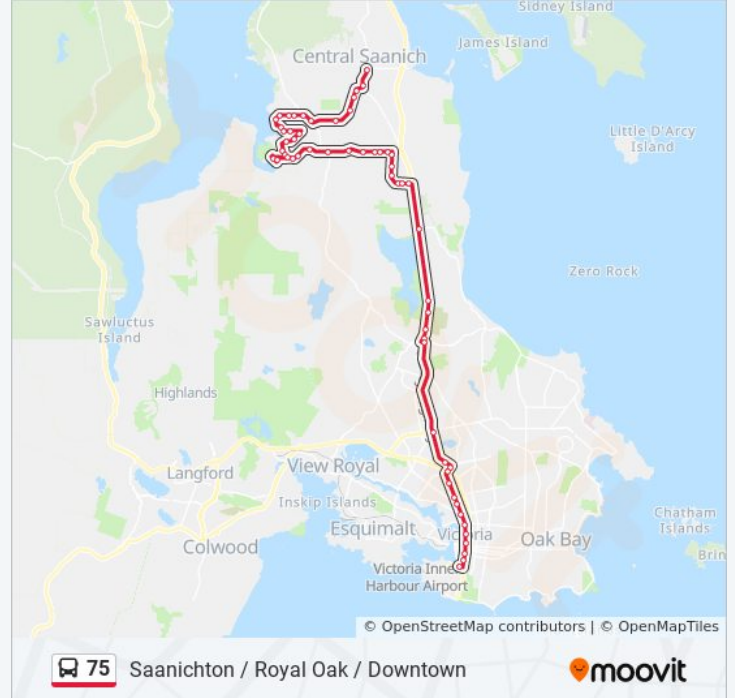

Elk Lake Dr. at Beaver Lake Access

Elk Lake at Marsett

Elk Lake Dr. at Commonwealth Place

Royal Oak Exchange

Hwy 17 at Mckenzie

Blanshard at Ravine - Uptown

Saanich at Blanshard - Uptown

Saanich at Oak - Uptown

Douglas at Cloverdale

Douglas at Finlayson

Douglas at Summit/Burnside Rd E

Douglas at Hillside / Gorge

Douglas at Bay St.

Douglas at Discovery

Douglas at Pandora - City Hall/Cormorant

Douglas at Fort

Douglas at Courtney

Legislature Terminal (Belleville St)

Direction: Royal Oak Exch - to 30 Downtown

42 stops

[VIEW LINE SCHEDULE](#)

Saanichton Exchange Bay B

East Saanich at Prosser

Wallace at Hovey