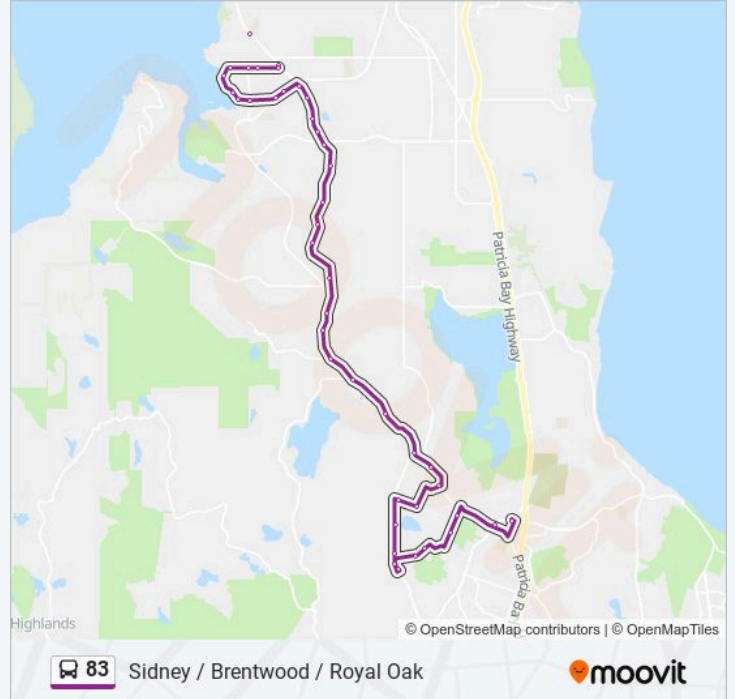

W Saanich Rd at Shaker Church Rd

W Saanich Rd at Verdier Ave

Verdier Ave at W Saanich Rd

Verdier Ave at Holly Park Rd

Verdier Ave at Hagan Rd

Verdier Ave at Brentwood Dr

Brentwood Dr at Verdier Ave

Brentwood Dr at Sluggett Rd

Brentwood Dr at Marchant Rd

Marchant Rd at Hagan Rd

Wallace Dr at Marchant Rd

Wallace Dr at Sluggett Rd

W Saanich Rd at Wallace Dr

W Saanich Rd at Marchant Rd

W Saanich Rd at Carriage Lane

W Saanich Rd at Kersey Rd

W Saanich Rd at Benvenuto Ave

W Saanich Rd at Old W Saanich Rd

6300 Blk W Saanich Rd

W Saanich Rd at Durrance Rd

W Saanich Rd at Glen Nevis Rd

5800 Blk W Saanich Rd

W Saanich Rd at Wallace Dr

W Saanich Rd at Matterhorn Dr

W Saanich Rd at Hartland Ave

W Saanich Rd at Prospect Lake Rd

W Saanich Rd at Observatory Rd

W Saanich Rd at Interurban Rd

W Saanich Rd at Beaver Rd

Beaver Lake Rd at W Saanich Rd

Beaver Rd at Quayle Rd

Quayle Rd at Elk Rd