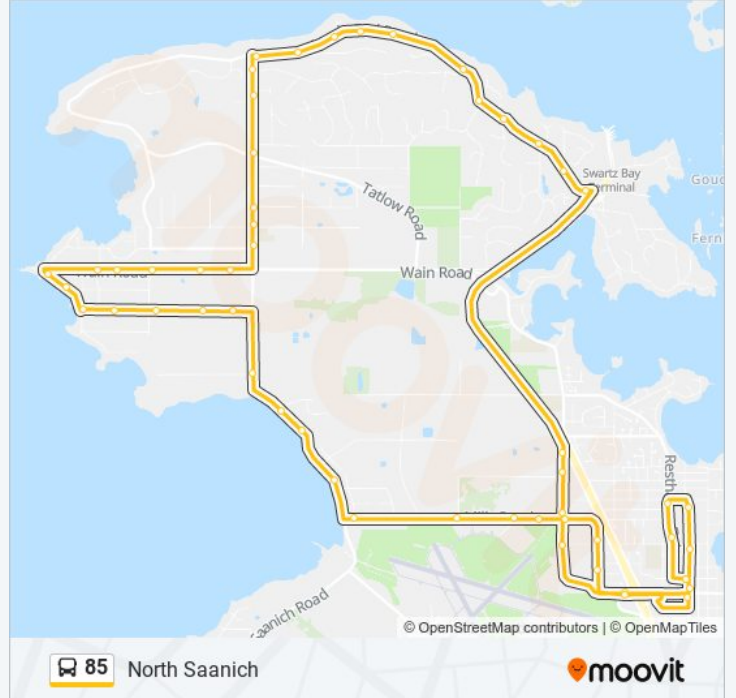

Direction: North Saanich

54 stops

[VIEW LINE SCHEDULE](#)

- James White Blvd at Fifth St
- Fifth St at Beacon Ave - Sidney Town Ctr
- Beacon Ave W at Hwy 17
- Galaran Rd at Skylark Lane
- Galaran Rd at Henry Ave W
- Mills Rd W at Mcdonald Park Rd
- 1900 Blk Mills Rd
- Mills Rd at Avenger Way
- Mills Rd at Littlewood Rd
- Mills Rd at W Saanich Rd
- W Saanich Rd at Tapping Rd
- W Saanich Rd at Wsikum Creek
- W Saanich Rd at Totem Lane
- W Saanich Rd at Towner Park Rd
- Downey Rd at W Saanich Rd
- 800 Blk Downey Rd
- Downey Rd at Derrick Rd
- 600 Blk Downey Rd
- Downey Rd at Madrona Dr
- Madrona Dr at Cromar Rd
- Madrona Dr at Wain Rd
- Wain Rd at Deep Cove Rd

Lands End Rd at Cloake Hill Rd

Lands End Rd at Seabreeze Rd

1400 Blk Lands End Rd

Lands End Rd at Howcrest Rd

Lands End Rd at Oceanspray Dr

Lands End Rd at Hedgerow Dr

Lands End Rd at Elderberry Way

Lands End Rd at Greenpark Dr

Lands End Rd at Woodpecker Pl

Lands End Rd at Hwy 17

Mcdonald Park Rd at Hwy 17

Mcdonald Park Rd at Glamorgan Rd

Mcdonald Park Rd at Mills Rd

Mcdonald Park Rd at Henry Ave W

Beacon Ave W at Hwy 17

Fifth St at Beacon Ave - Sidney Town Ctr

Fifth St at Henry Ave

Fifth St at Malaview Ave

Resthaven Dr at Malaview Ave

Resthaven Dr at Henry Ave

James White Blvd at Fifth St

85 bus time schedules and route maps are available in an offline PDF at moovitapp.com. Use the [Moovit App](#) to see live bus times, train schedule or subway schedule, and step-by-step directions for all public transit in Southwest British Columbia.